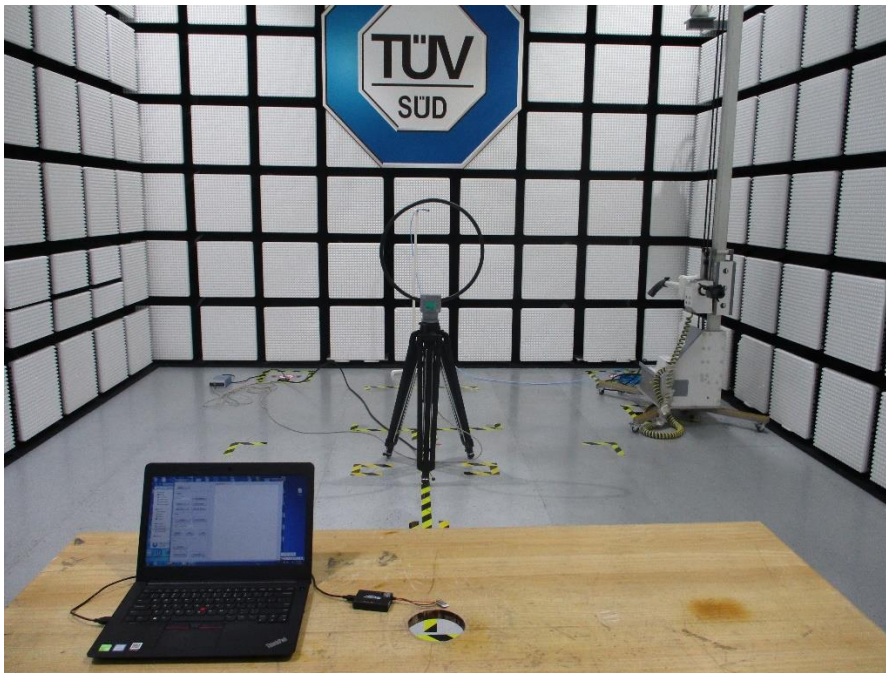

PHOTOGRAPHS OF TEST SET UP

Field Strength and Harmonics Test Setup

Radiated Emission Setup
9kHz ~ 30MHz

30MHz ~ 1GHz

1GHz ~ 18GHz

Conducted emission Test Setup