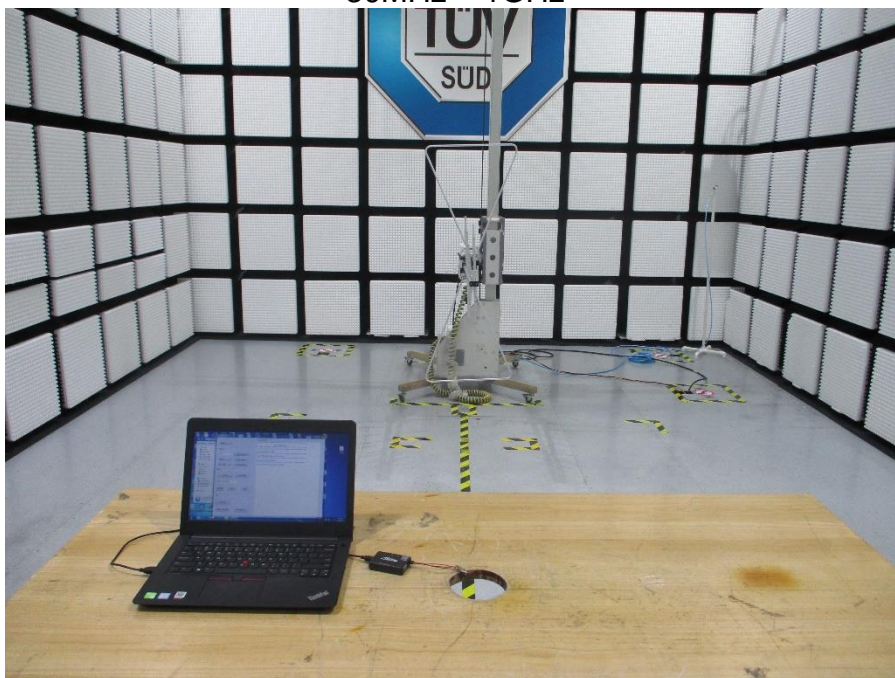

PHOTOGRAPHS OF TEST SET UP

Field Strength and Harmonics Test Setup

Radiated Emission Setup
9kHz ~ 30MHz

30MHz ~ 1GHz

1GHz ~ 18GHz

Conducted emission Test Setup