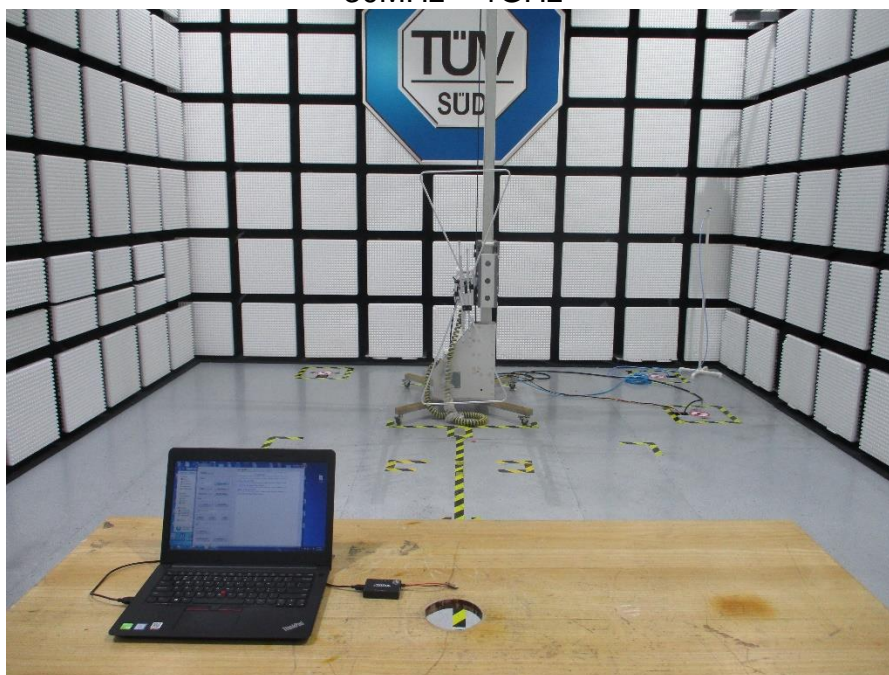

PHOTOGRAPHS OF TEST SET UP

Field Strength and Harmonics Test Setup

Radiated Emission Setup
9kHz ~ 30MHz

30MHz ~ 1GHz

1GHz ~ 18GHz

Conducted emission Test Setup