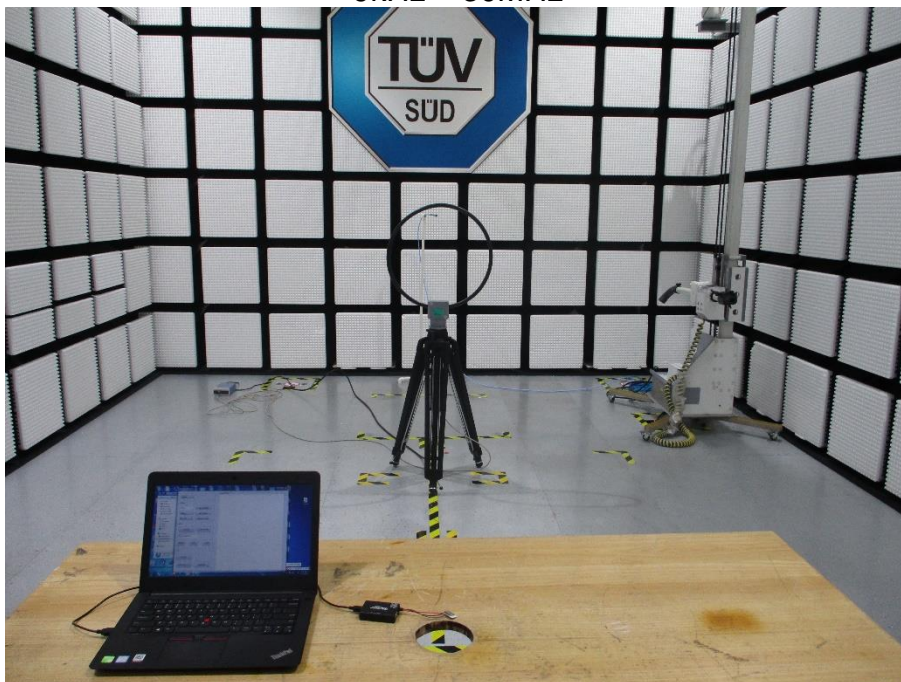

PHOTOGRAPHS OF TEST SET UP

Field Strength and Harmonics Test Setup

Radiated Emission Setup
9kHz ~ 30MHz

30MHz ~ 1GHz

1GHz ~ 18GHz

Conducted emission Test Setup