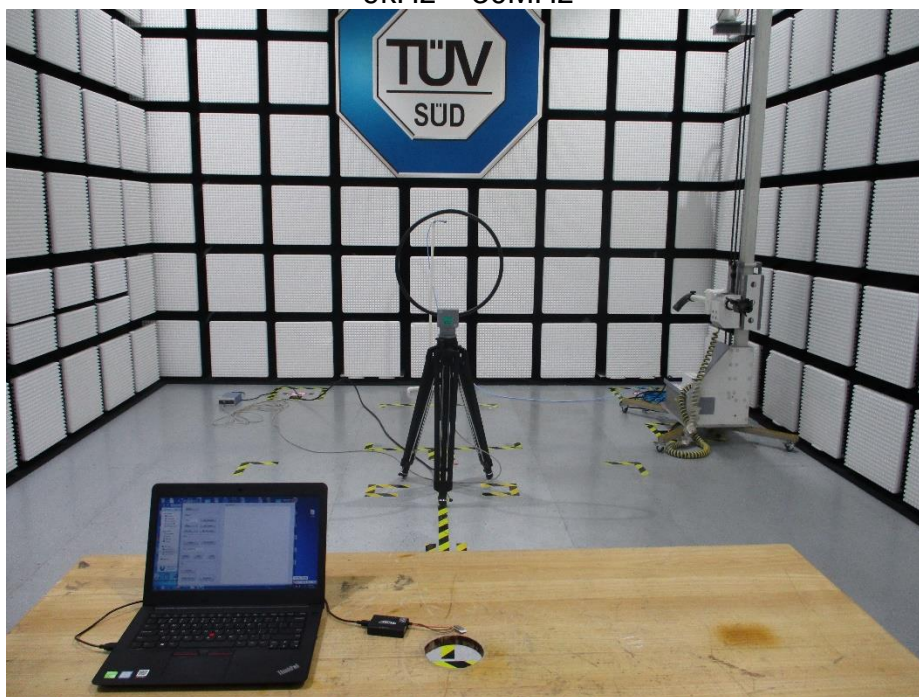

PHOTOGRAPHS OF TEST SET UP

Field Strength and Harmonics Test Setup

Radiated Emission Setup
9kHz ~ 30MHz

30MHz ~ 1GHz

1GHz ~ 18GHz

Conducted emission Test Setup