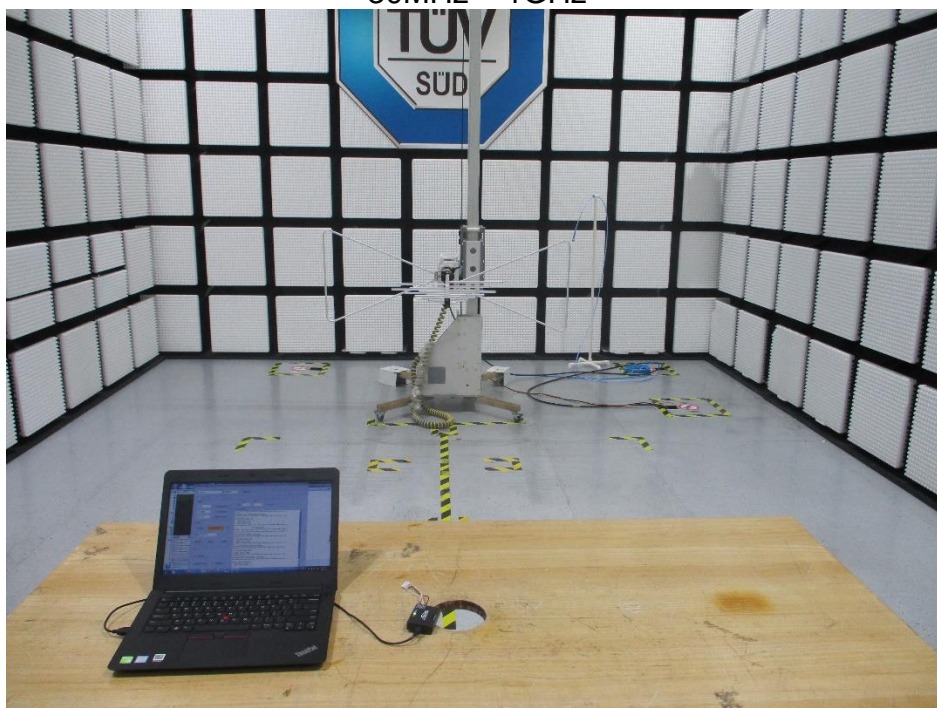

PHOTOGRAPHS OF TEST SET UP

Field Strength and Harmonics Test Setup

Radiated Emission Setup
9kHz ~ 30MHz

30MHz ~ 1GHz

1GHz ~ 18GHz

Conducted emission Test Setup