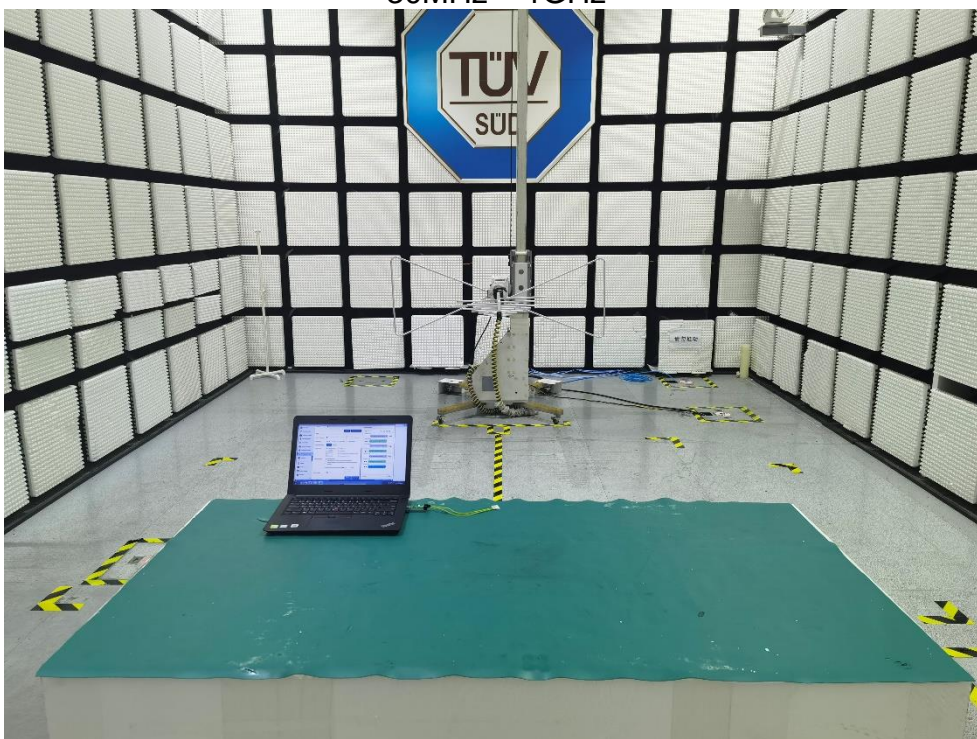

**PHOTOGRAPHS OF TEST SET UP**

**Field Strength and Harmonics Test Setup**

Radiated Emission Setup  
9kHz ~ 30MHz

30MHz ~ 1GHz

1GHz ~ 18GHz

18GHz ~ 25GHz

**Conducted emission Test Setup**