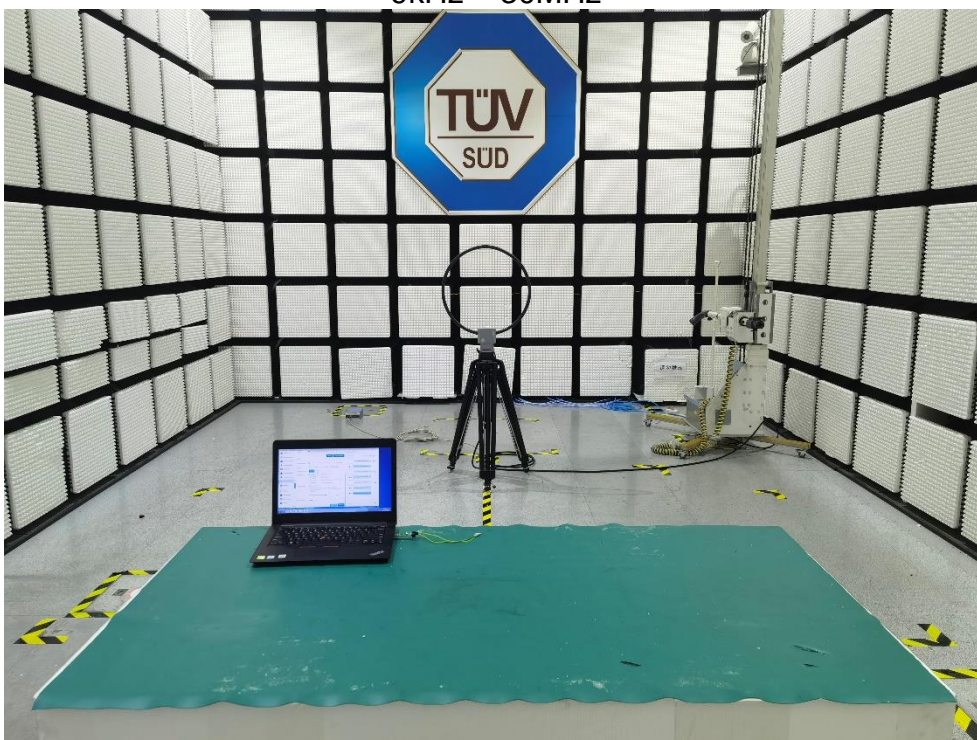

**PHOTOGRAPHS OF TEST SET UP**

**Field Strength and Harmonics Test Setup**

Radiated Emission Setup  
9kHz ~ 30MHz

30MHz ~ 1GHz

1GHz ~ 18GHz

18GHz ~ 25GHz

**Conducted emission Test Setup**