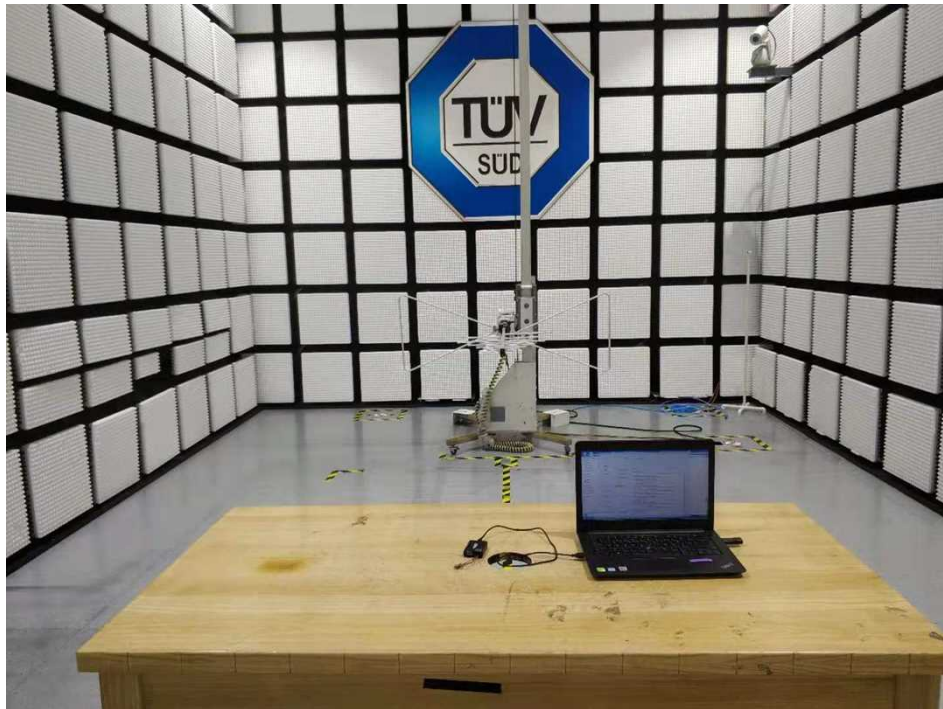

**PHOTOGRAPHS OF TEST SET UP**

**Field Strength and Harmonics Test Setup**

**Radiated Emission Setup**

30MHz ~ 1GHz

1GHz ~ 18GHz

**Conducted emission Test Setup**