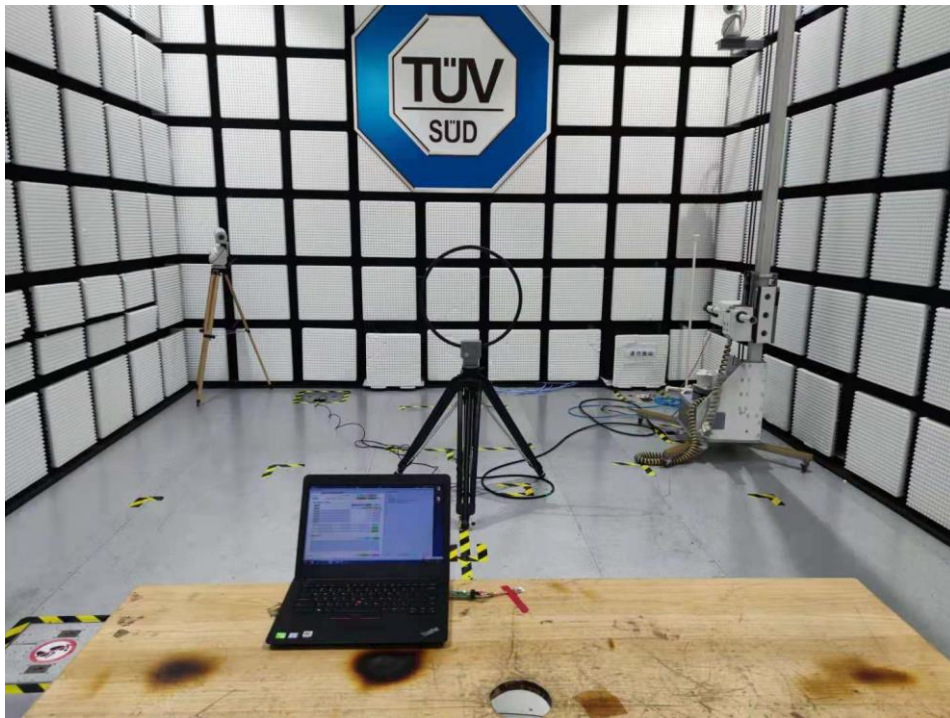

PHOTOGRAPHS OF TEST SET UP

Field Strength and Harmonics Test Setup

Radiated Emission Setup
9kHz ~ 30MHz

30MHz ~ 1GHz

1GHz ~ 18GHz

18GHz ~ 25GHz

Conducted emission Test Setup