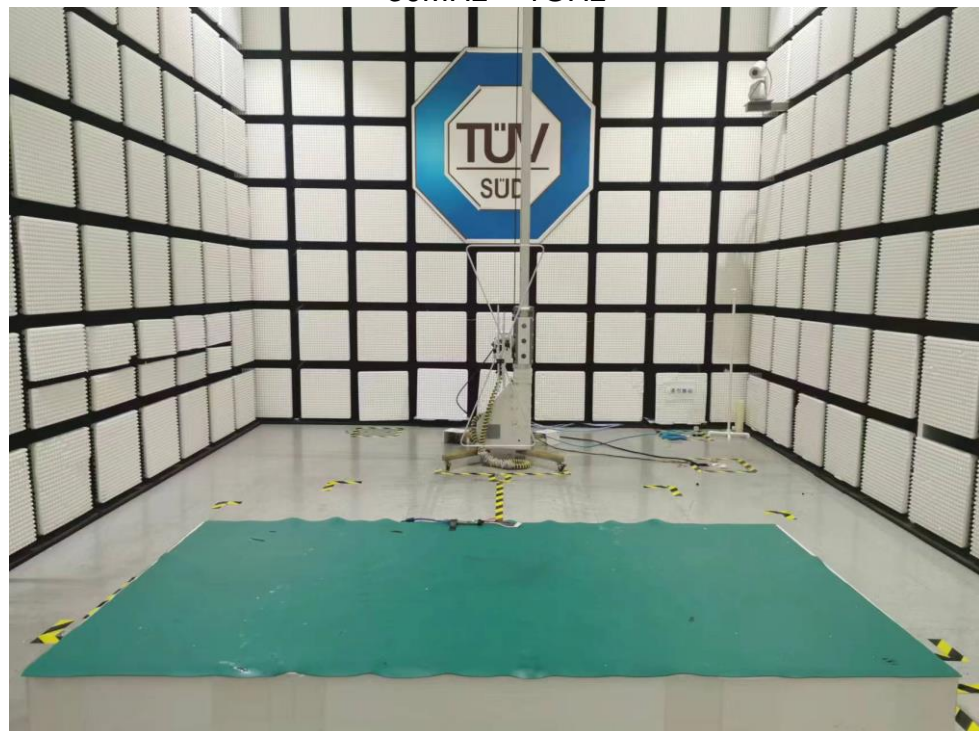

PHOTOGRAPHS OF TEST SET UP

Field Strength and Harmonics Test Setup

Radiated Emission Setup
9kHz ~ 30MHz

30MHz ~ 1GHz

1GHz ~ 18GHz

18GHz ~ 25GHz

close-up setup photo