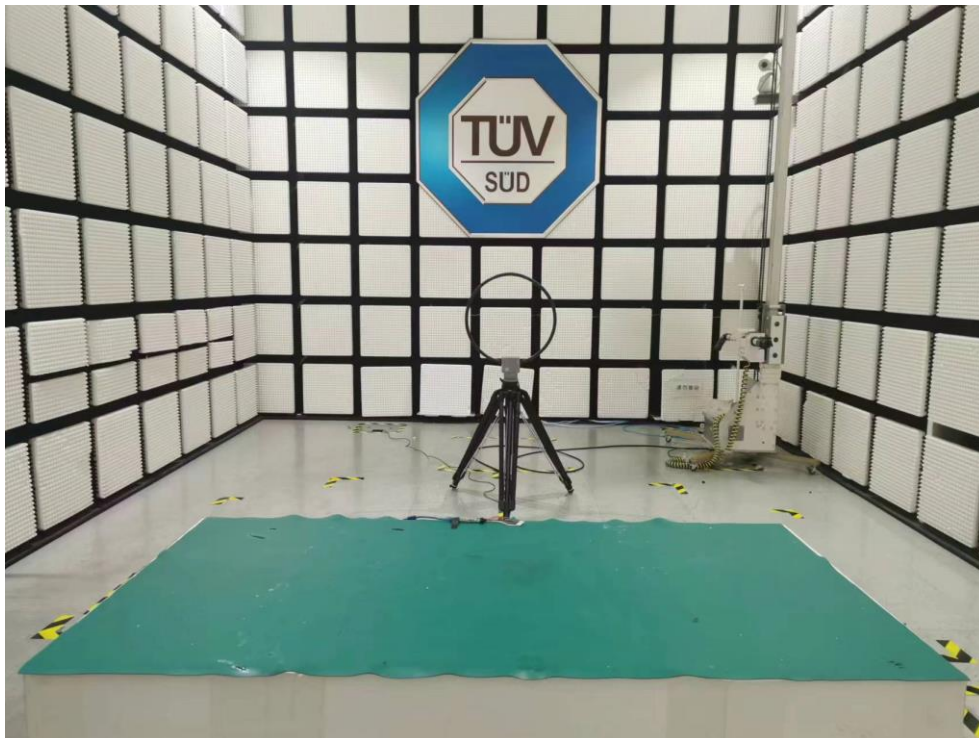

PHOTOGRAPHS OF TEST SET UP

Field Strength and Harmonics Test Setup

Radiated Emission Setup
9kHz ~ 30MHz

30MHz ~ 1GHz

1GHz ~ 18GHz

18GHz ~ 25GHz

close-up setup photo