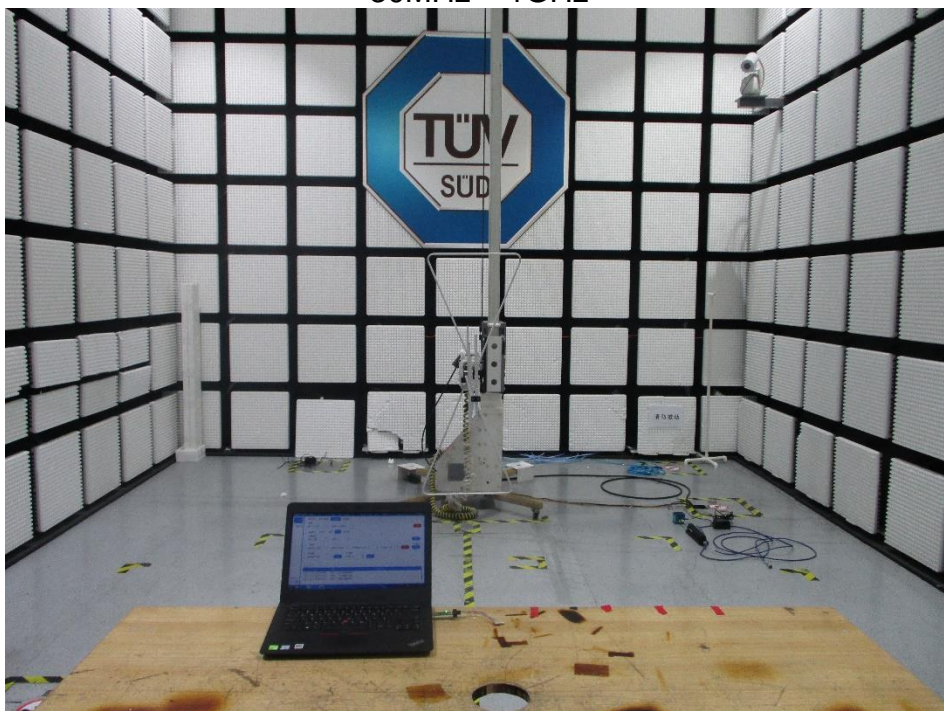

PHOTOGRAPHS OF TEST SET UP

Field Strength and Harmonics Test Setup

Radiated Emission Setup
9kHz ~ 30MHz

30MHz ~ 1GHz

1GHz ~ 18GHz

18GHz ~ 25GHz

Conducted emission Test Setup