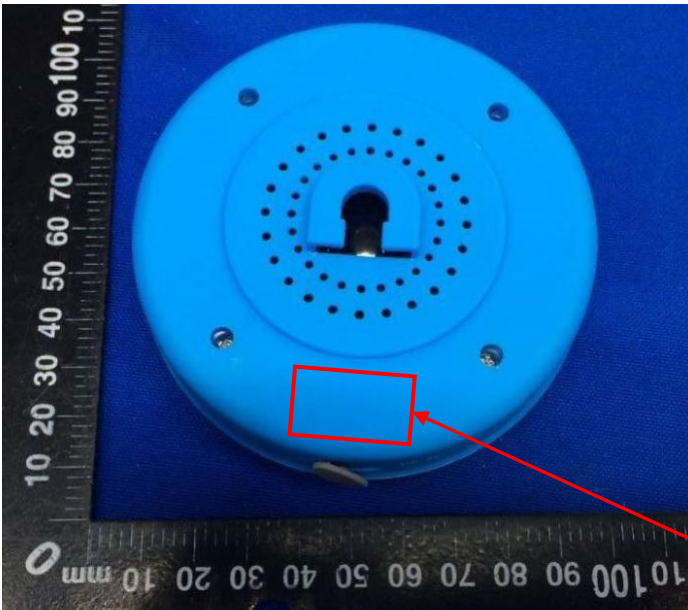

Label Artwork and Location

Model: 72XXX

Label:

Wireless shower speaker
Model: 72XXX
FCC ID: 2AND872XXX
IC ID: 23749-72XXX

Size: L*W=20*10 mm

Location