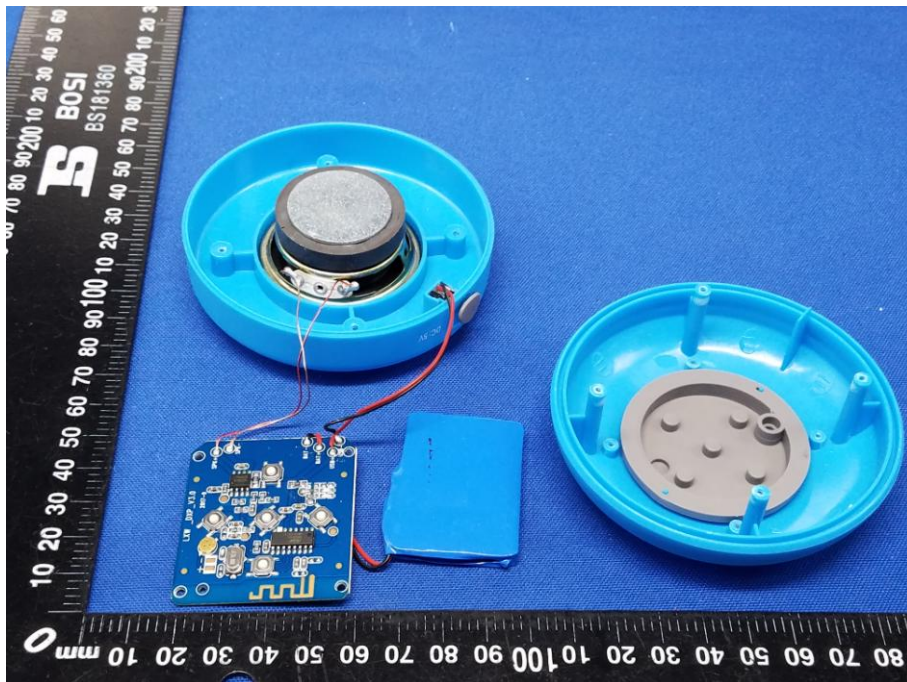

Appendix B: Photographs of EUT

Product: Wireless shower speaker

Model: 72XXX

Internal Photos

Antenna