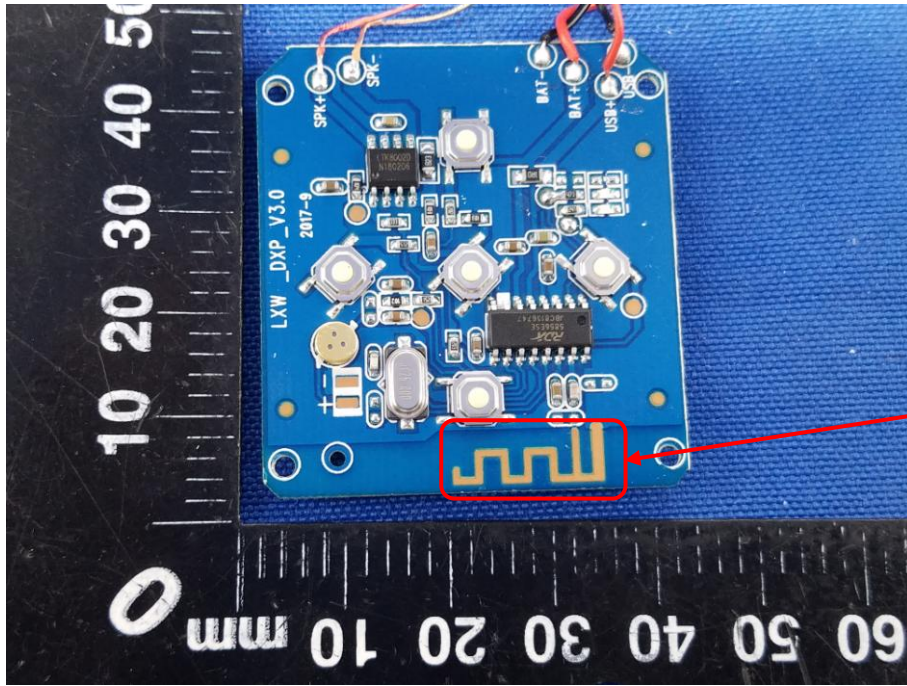

Appendix B: Photographs of EUT

Product: Wireless shower speaker

Model: 72XXX

Internal Photos

Antenna