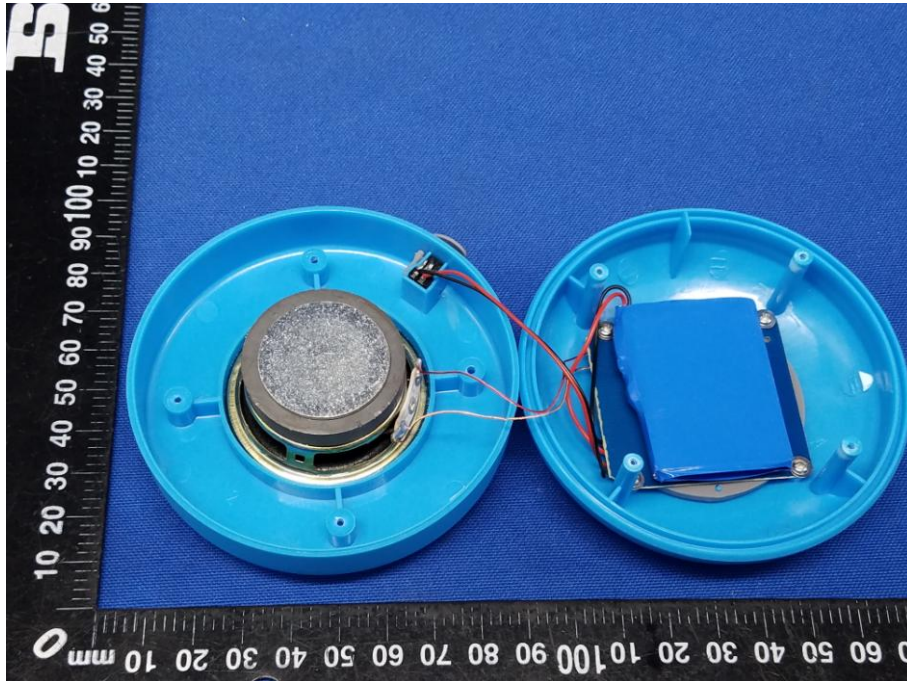

Appendix B: Photographs of EUT

Product: Wireless shower speaker

Model: 72XXX

Internal Photos

Antenna