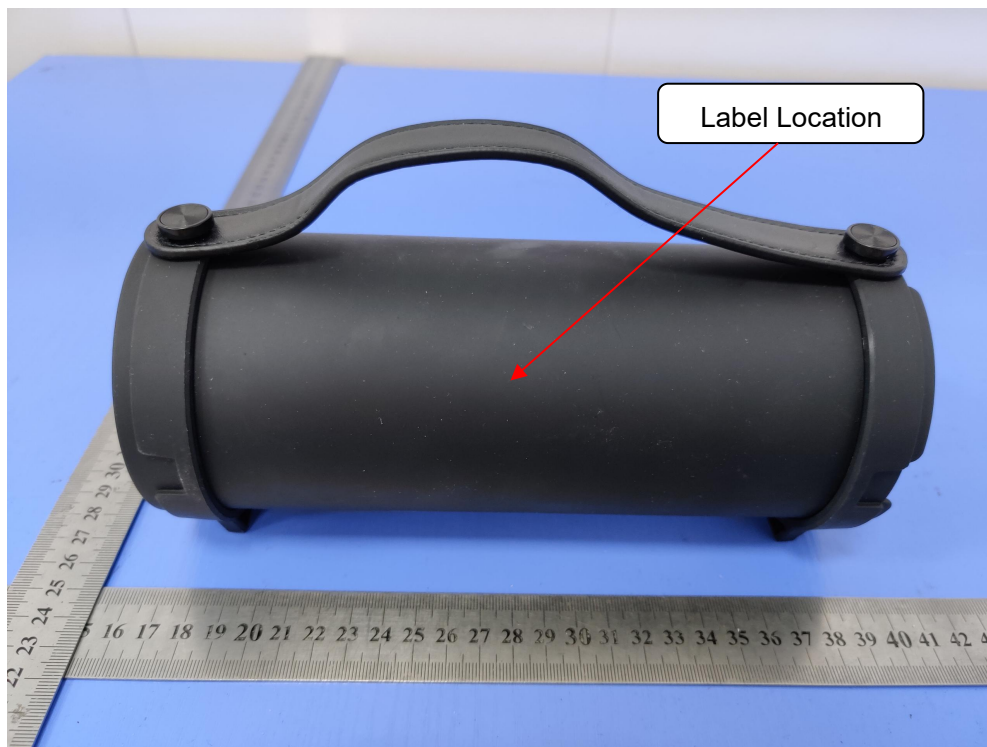

Label and Location

True Wireless Speaker
MN: HSP-50
Input: DC5V/1A
FCC ID: 2AND8-HSP50.
IC: 23749- HSP50

Size: L3.0cm*W2.0cm

Material: Tagboard
Glue: adhesive sticker
Font color: White
Label color: Black