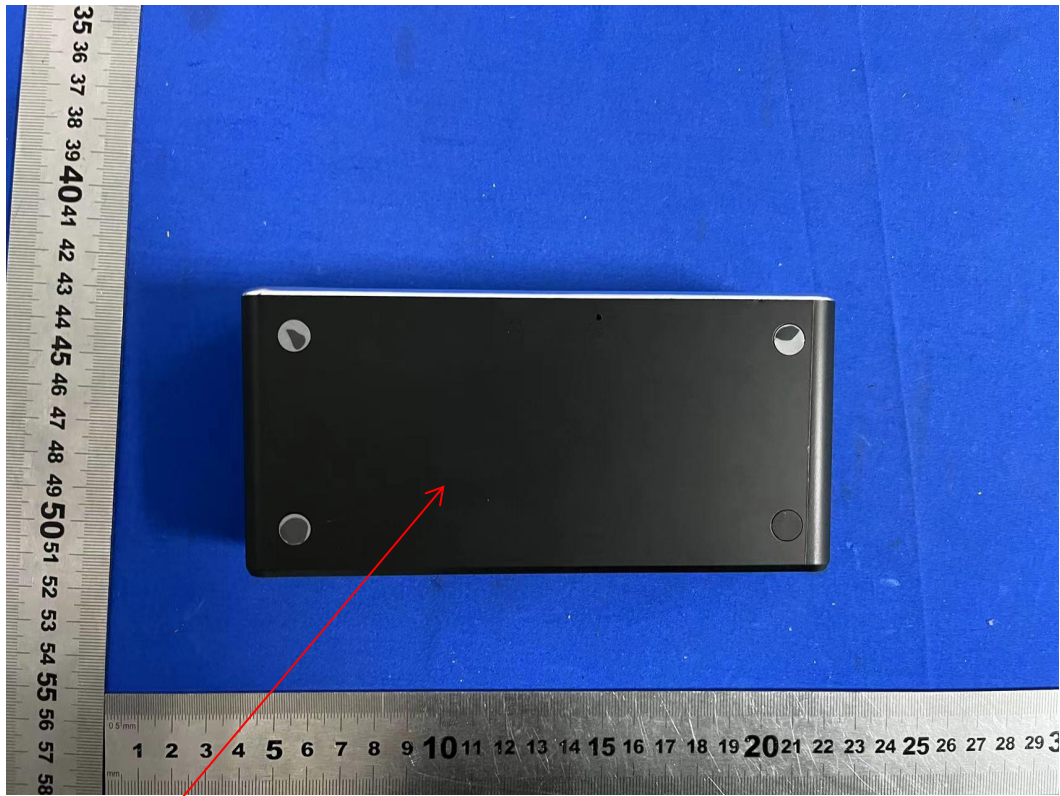

Label and Label Location

L*W: 10mm*5mm

label and White font