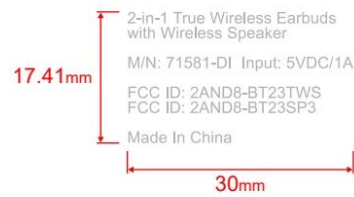

LABEL AND LOCATION

FCC ID: 2AND8-BT23TWS for Wireless Earbuds

FCC ID: 2AND8-BT23SP3 for Wireless Speaker

2-in-1 True Wireless Earbuds
with Wireless Speaker
M/N: 71581-DI Input: 5VDC/1A
FCC ID: 2AND8-BT23TWS
FCC ID: 2AND8-BT23SP3
Made In China

颜色 : PANTONE Cool Gray 5 C

Note: The Earbuds do not contain enough place for the label. The label is place on the speaker(charging for the earphone) together used with the earpone