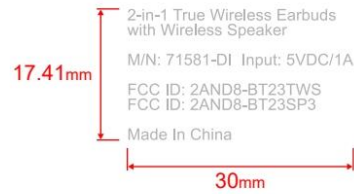

LABEL AND LOCATION

FCC ID: 2AND8-BT23TWS for Wireless Earbuds

FCC ID: 2AND8-BT23SP3 for Wireless Speaker

颜色 : PANTONE Cool Gray 5 C 

Note: The Earbuds do not contain enough place for the label. The label is place on the speaker(charging for the earphone) together used with the earpone