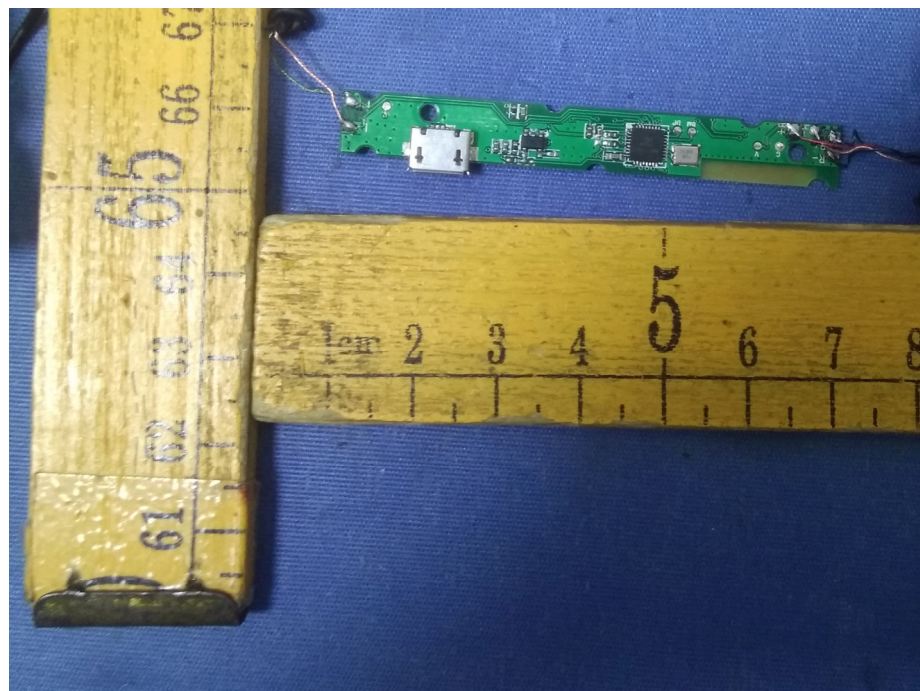

Reference No.: WTS19S01006536W

### Model 73032 - Internal Photos

Reference No.: WTS19S01006536W

Reference No.: WTS19S01006536W