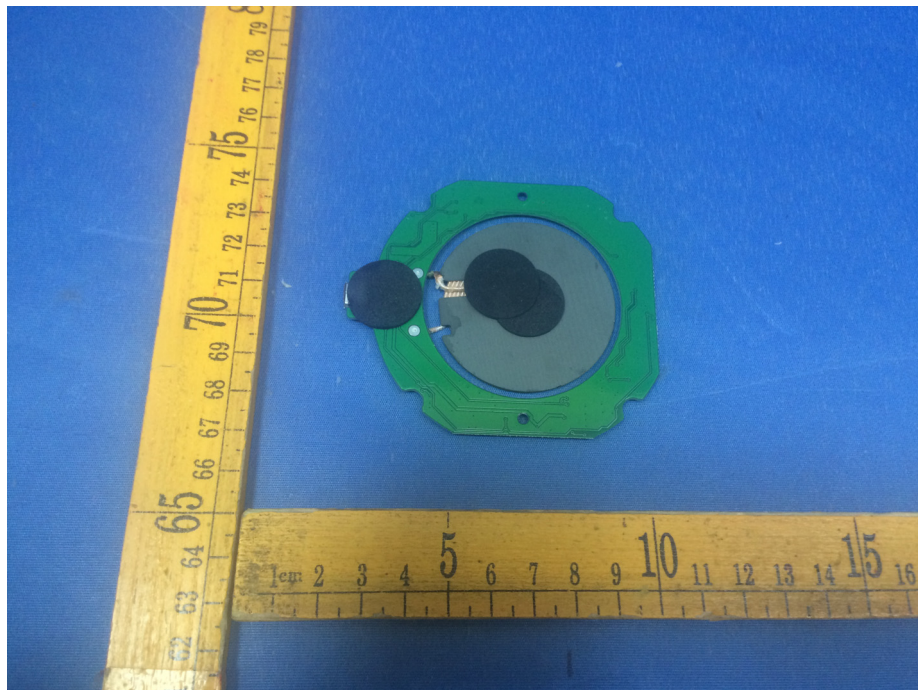

Reference No.: WTS18S12132322-3W

Model 72XXL-I - Internal Photos

Reference No.: WTS18S12132322-3W

Reference No.: WTS18S12132322-3W