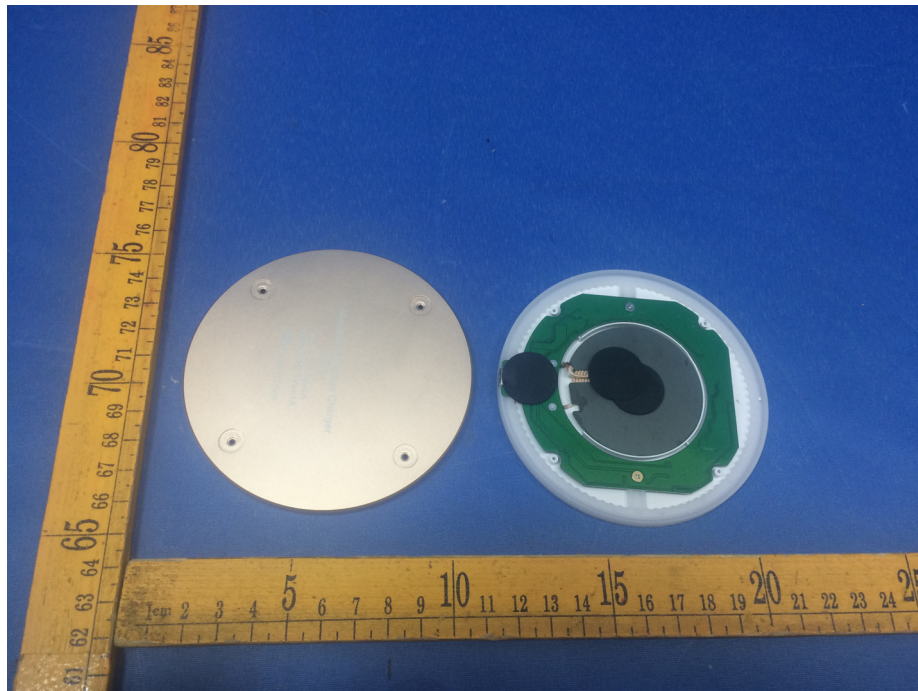

Reference No.: WTS18S12132322-3W

Model 72XXL-I - Internal Photos

Reference No.: WTS18S12132322-3W

Reference No.: WTS18S12132322-3W