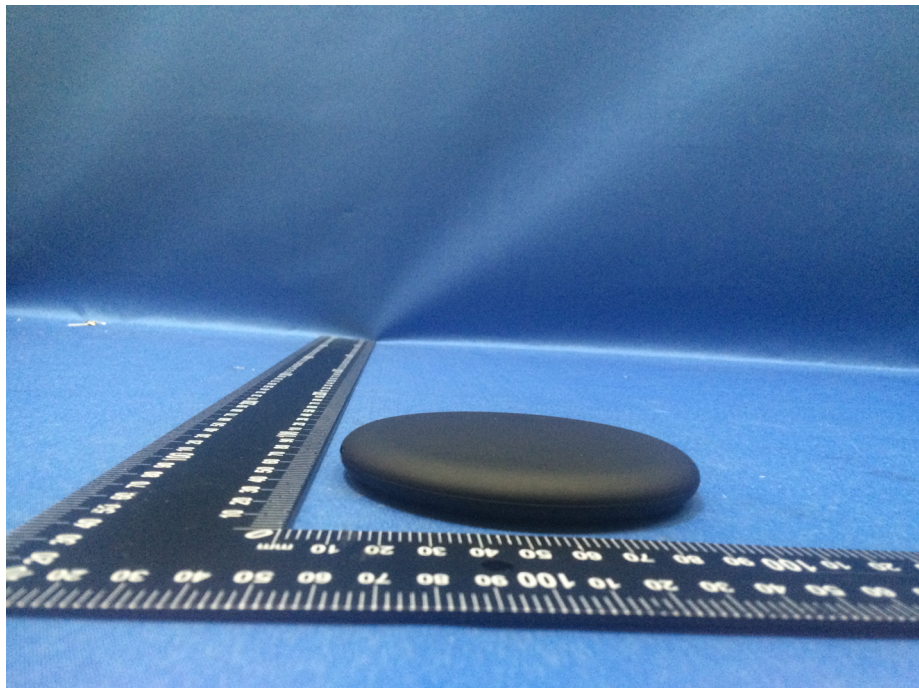

Photographs - Constructional Details

Model 72887-DR - External Photos

White

Reference No.: WTS18S08120829-3W

Reference No.: WTS18S08120829-3W

Reference No.: WTS18S08120829-3W

Black

Reference No.: WTS18S08120829-3W