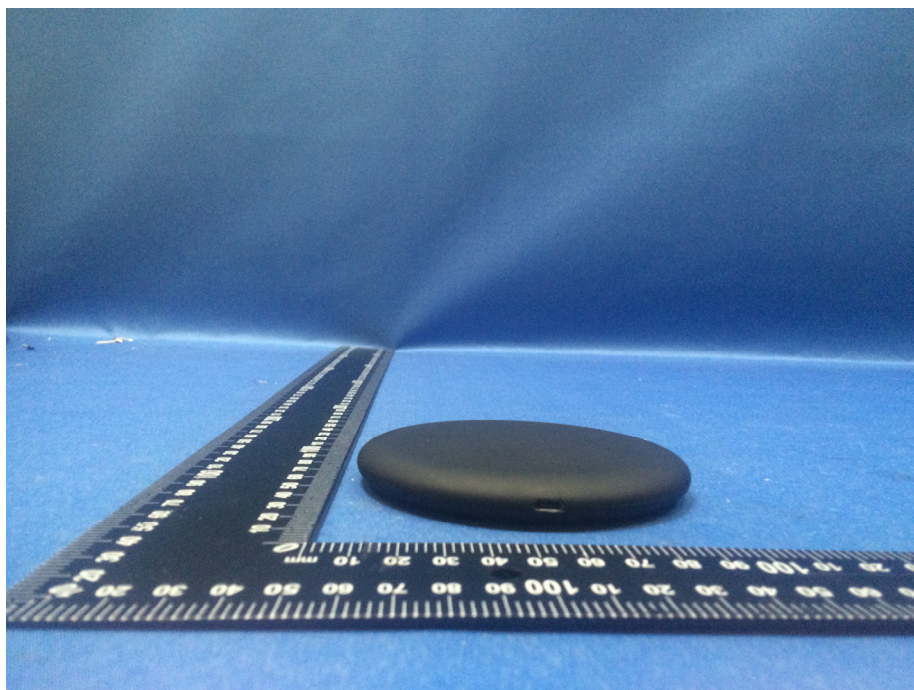

Photographs - Constructional Details

Model 72887-DR - External Photos

White

Reference No.: WTS18S08120829-3W

Reference No.: WTS18S08120829-3W

Reference No.: WTS18S08120829-3W

Black

Reference No.: WTS18S08120829-3W

Reference No.: WTS18S08120829-3W

Reference No.: WTS18S08120829-3W

Reference No.: WTS18S08120829-3W