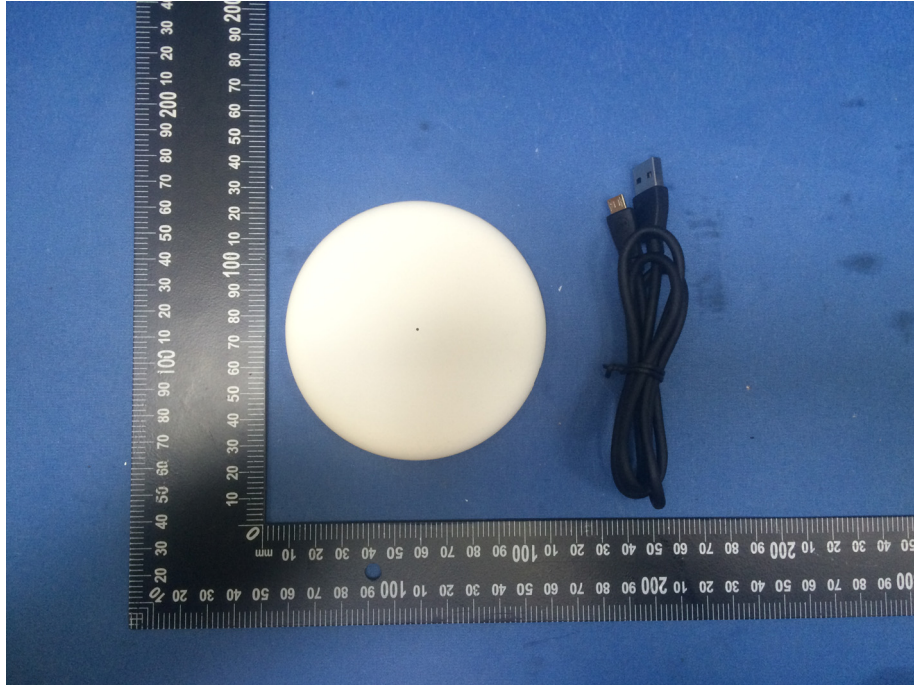

Photographs - Constructional Details

Model 72887-DR - External Photos

White

Reference No.: WTS18S08120829-3W

Reference No.: WTS18S08120829-3W

Reference No.: WTS18S08120829-3W

Black

Reference No.: WTS18S08120829-3W

Reference No.: WTS18S08120829-3W

Reference No.: WTS18S08120829-3W

Reference No.: WTS18S08120829-3W