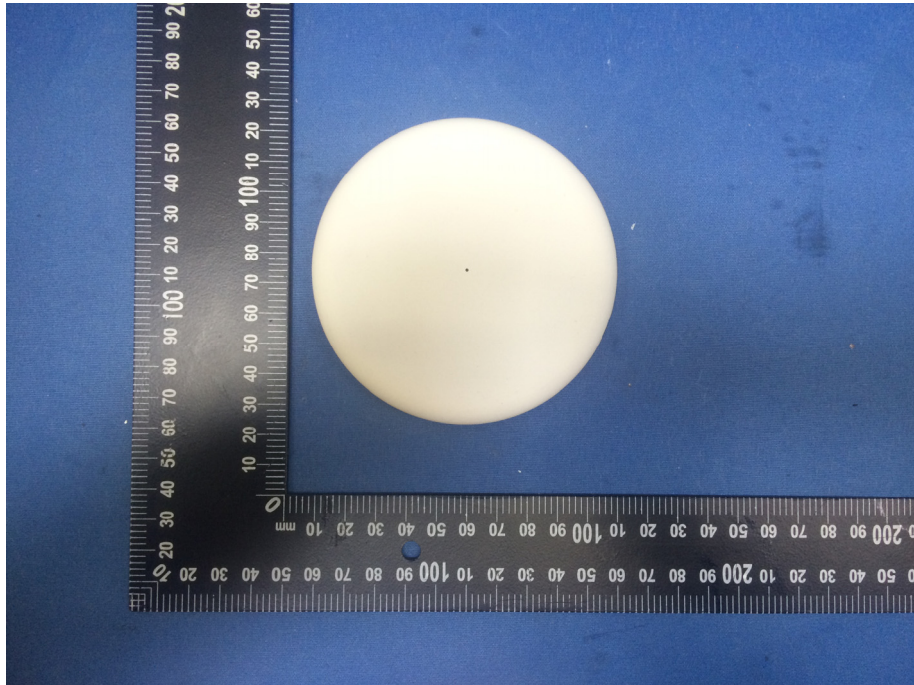

Photographs - Constructional Details

Model 72887-DR - External Photos

White

Reference No.: WTS18S08120829-3W

Reference No.: WTS18S08120829-3W

Reference No.: WTS18S08120829-3W

Black

Reference No.: WTS18S08120829-3W

Reference No.: WTS18S08120829-3W

Reference No.: WTS18S08120829-3W

Reference No.: WTS18S08120829-3W