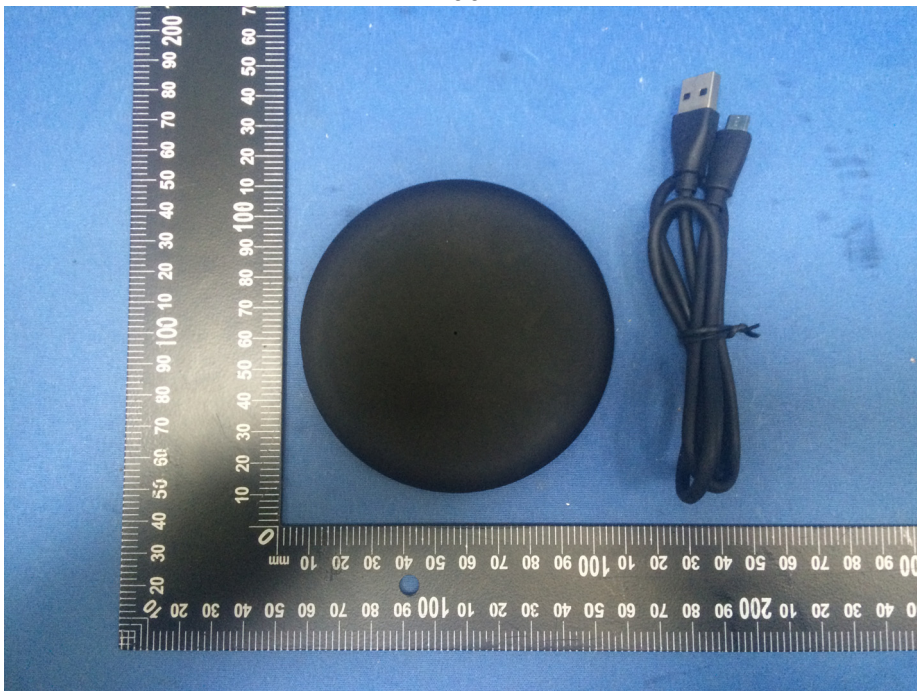

Photographs - Constructional Details

Model 72887-DR - External Photos

White

Reference No.: WTS18S08120829-3W

Reference No.: WTS18S08120829-3W

Reference No.: WTS18S08120829-3W

Black

Reference No.: WTS18S08120829-3W

Reference No.: WTS18S08120829-3W

Reference No.: WTS18S08120829-3W

Reference No.: WTS18S08120829-3W