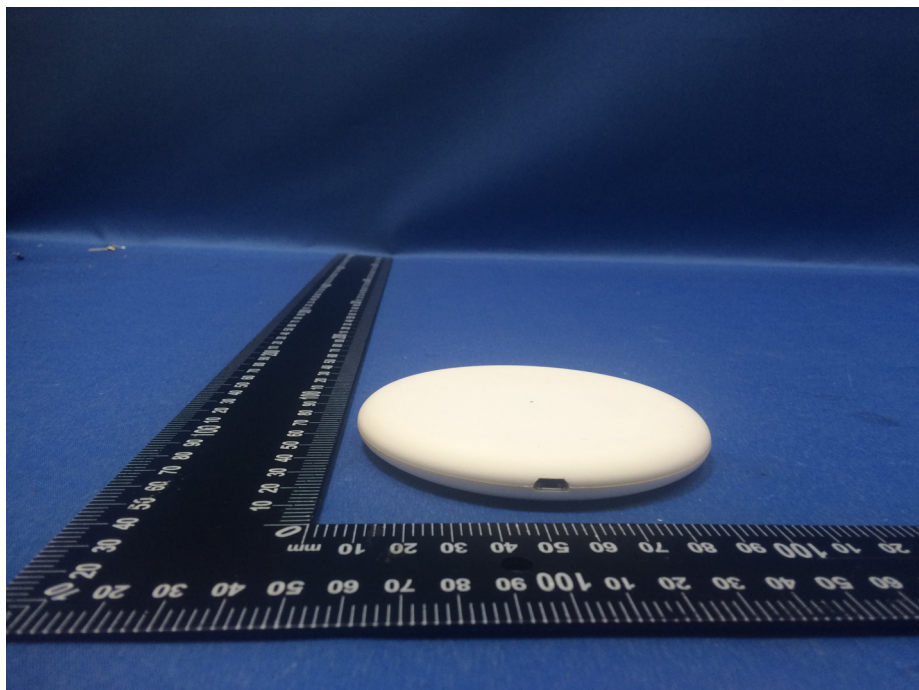

Photographs - Constructional Details

Model 72887-DR - External Photos

White

Reference No.: WTS18S08120829-3W

Reference No.: WTS18S08120829-3W

Reference No.: WTS18S08120829-3W

Black

Reference No.: WTS18S08120829-3W

Reference No.: WTS18S08120829-3W

Reference No.: WTS18S08120829-3W

Reference No.: WTS18S08120829-3W