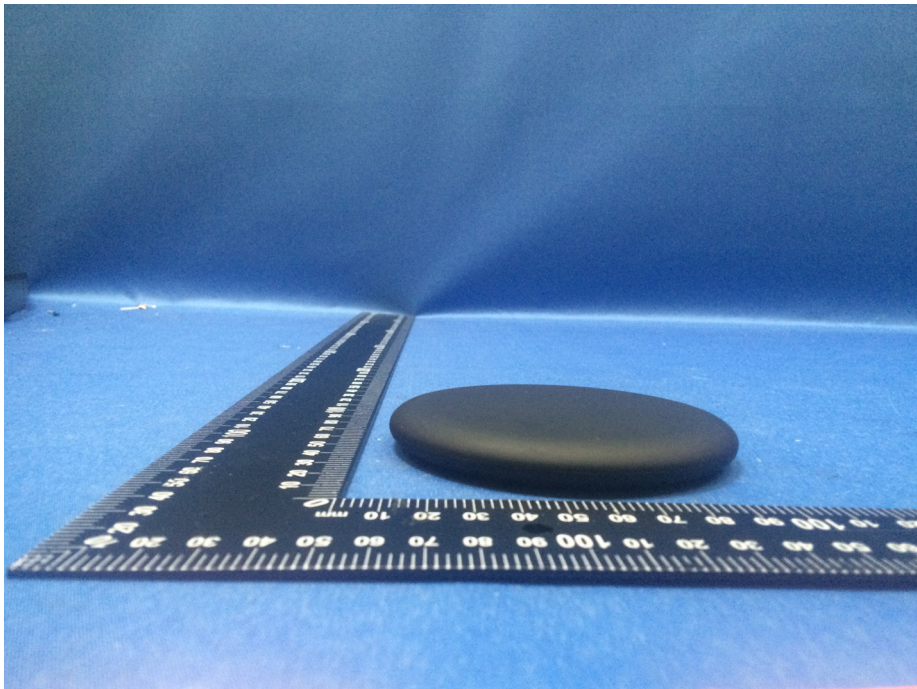

Photographs - Constructional Details

Model 72887-DR - External Photos

White

Reference No.: WTS18S08120829-3W

Reference No.: WTS18S08120829-3W

Reference No.: WTS18S08120829-3W

Black

Reference No.: WTS18S08120829-3W

Reference No.: WTS18S08120829-3W

Reference No.: WTS18S08120829-3W

Reference No.: WTS18S08120829-3W