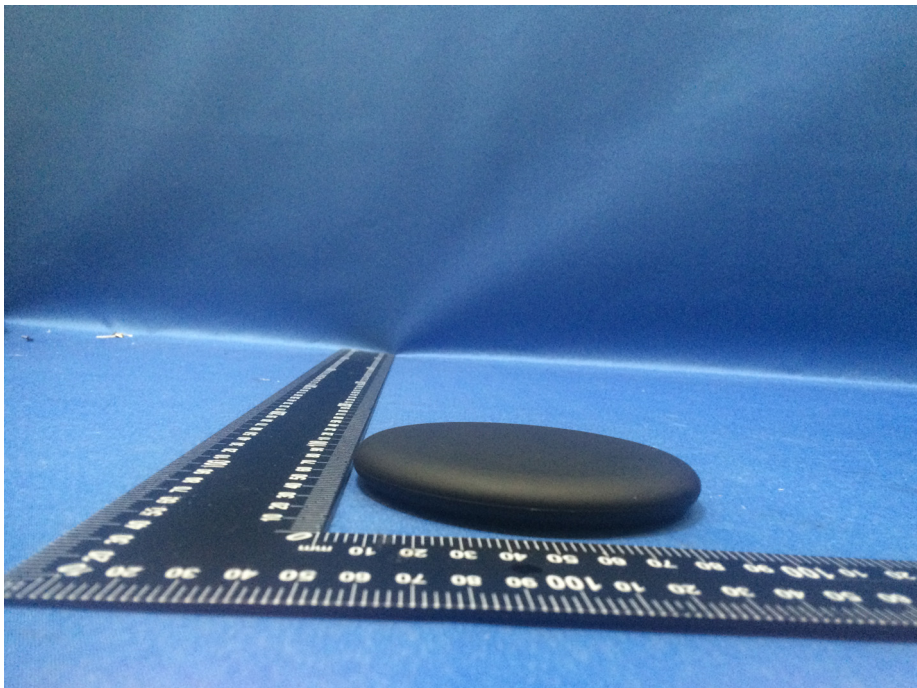

Reference No.: WTS18S08120829-3W