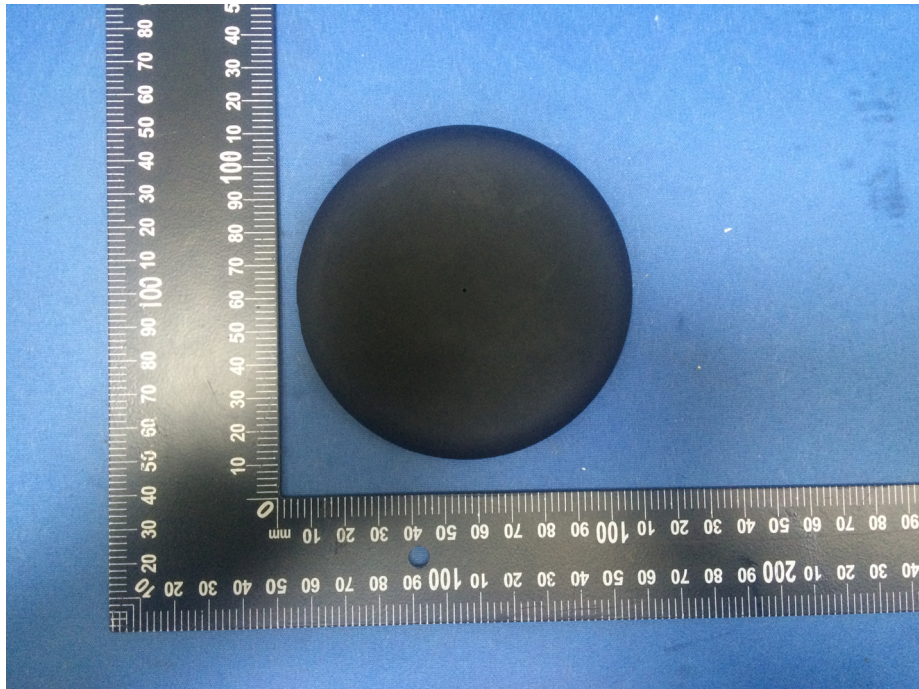

Photographs - Constructional Details

Model 72887-DR - External Photos

White

Reference No.: WTS18S08120829-3W

Reference No.: WTS18S08120829-3W

Reference No.: WTS18S08120829-3W

Black

Reference No.: WTS18S08120829-3W

Reference No.: WTS18S08120829-3W

Reference No.: WTS18S08120829-3W

Reference No.: WTS18S08120829-3W