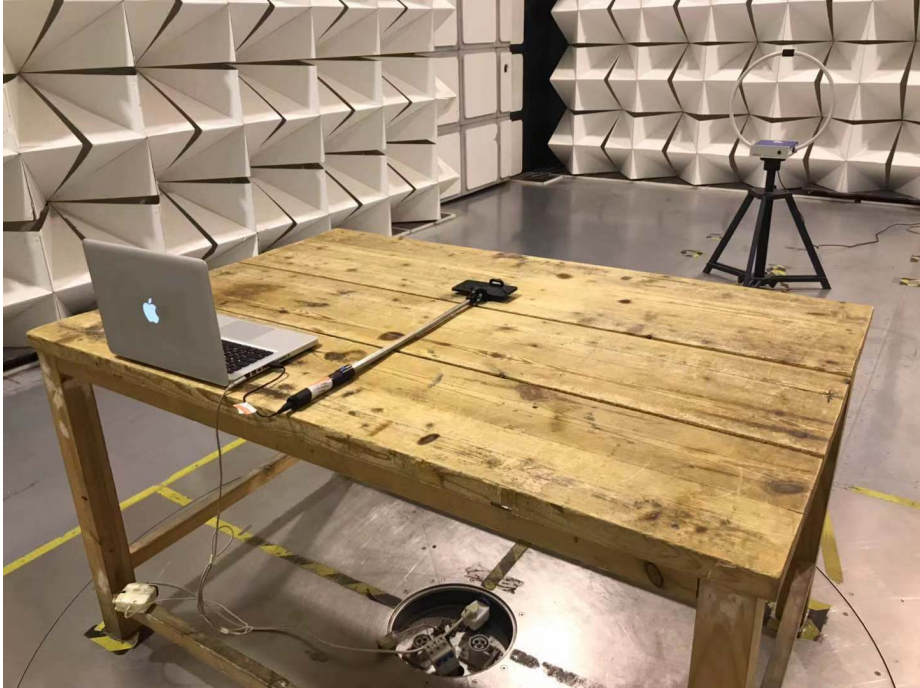

Photographs—Model 72984-I Test Setup Photos

Radiated Spurious Emissions

Test frequency from 9 kHz to 30 MHz

Test frequency from 30 MHz to 1 GHz

Test frequency Above 1 GHz

Conducted Emission