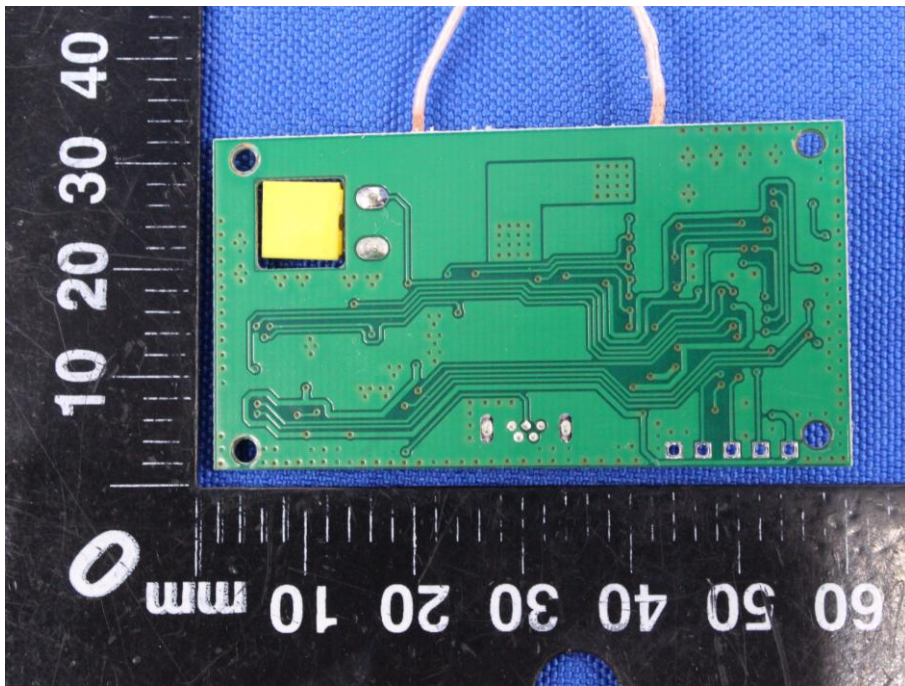

Appendix B: Photographs of EUT

Product: wireless charger

Model: 72794

Internal Photos

Antenna