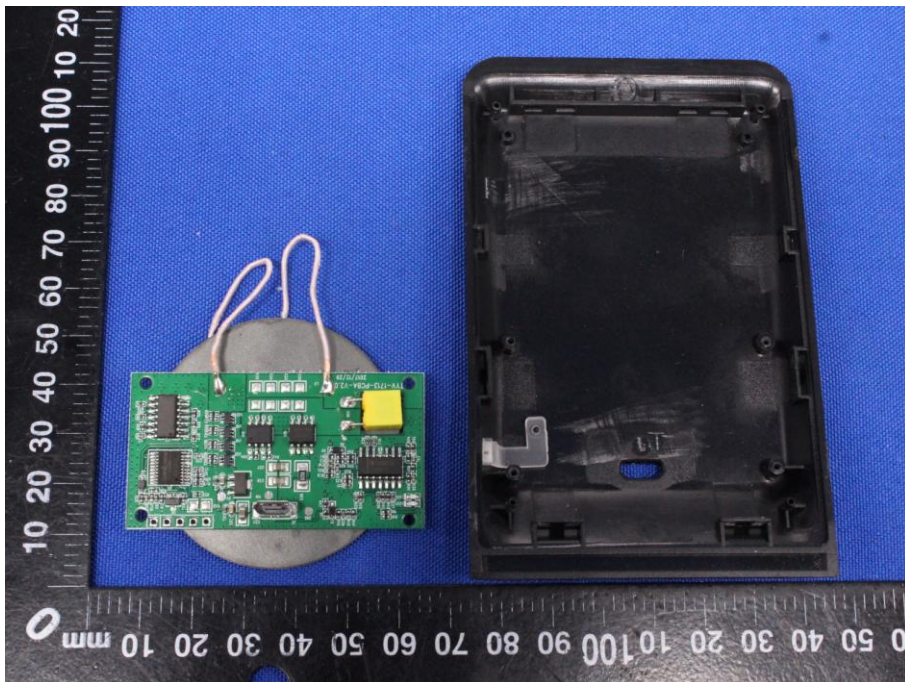

Appendix B: Photographs of EUT

Product: wireless charger

Model: 72794

Internal Photos

Antenna