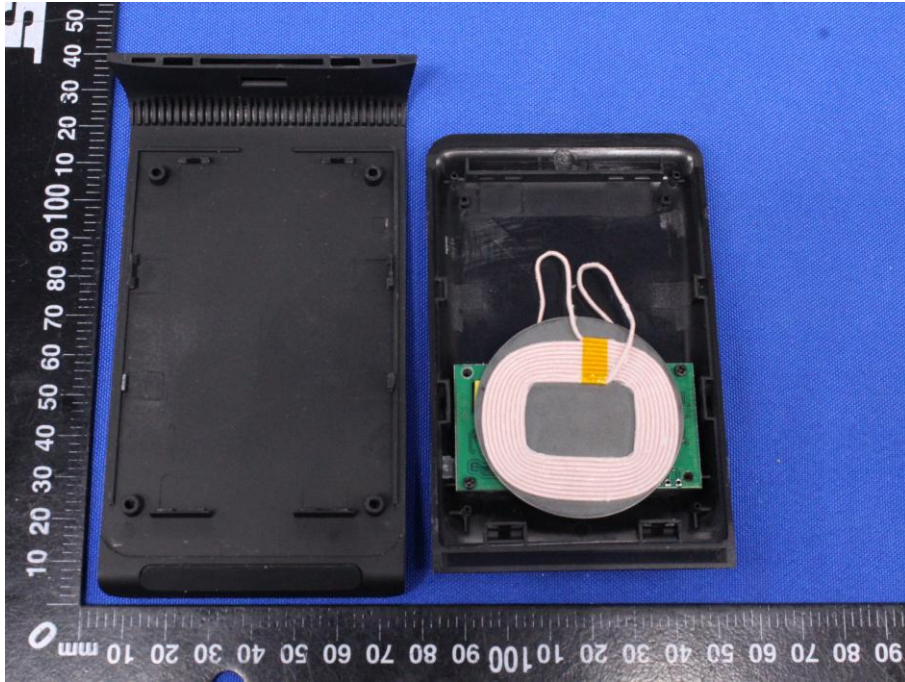

Appendix B: Photographs of EUT

Product: wireless charger

Model: 72794

Internal Photos

Antenna