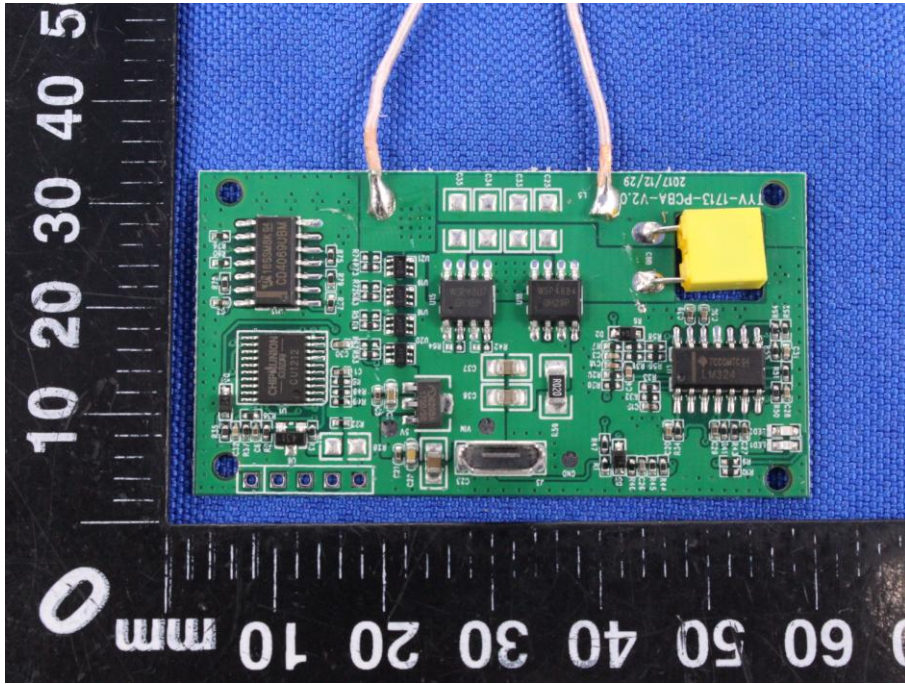

Appendix B: Photographs of EUT

Product: wireless charger

Model: 72794

Internal Photos

Antenna