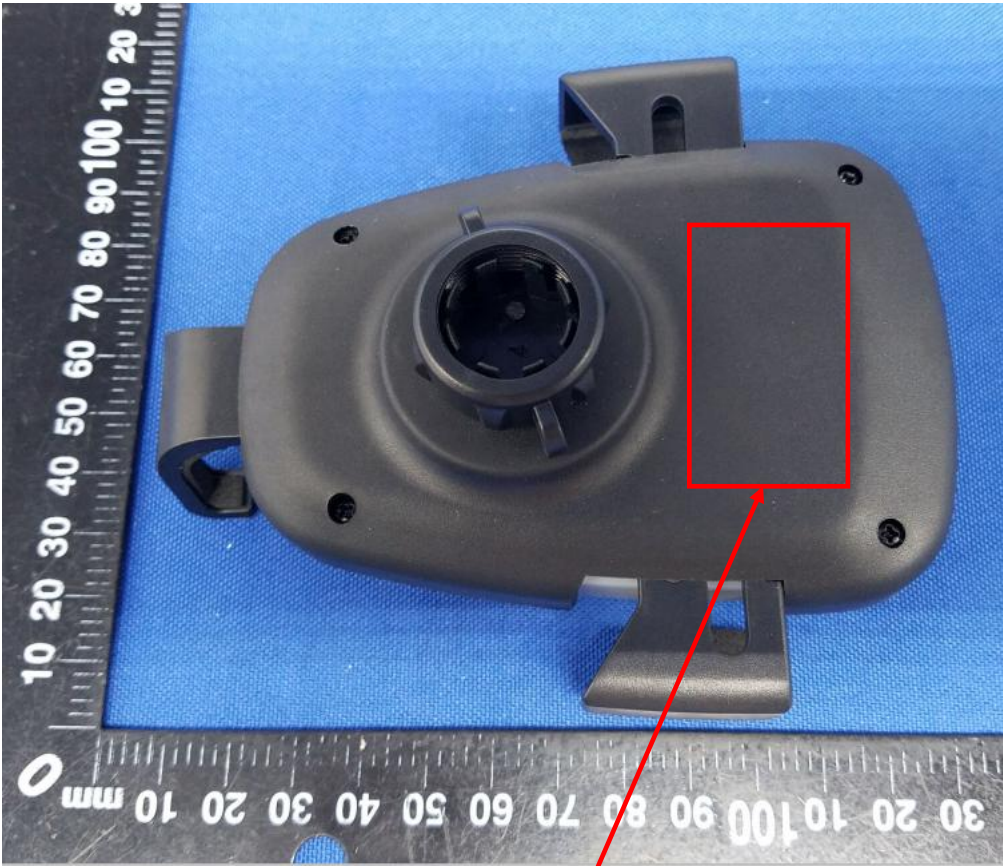

Label Artwork and Location

Model: 72792

Label:

wireless car charger
Model: 72792
FCC ID: 2AND8-72792
IC: 23749-CAR72792

Size: L*W=28*20mm

Location