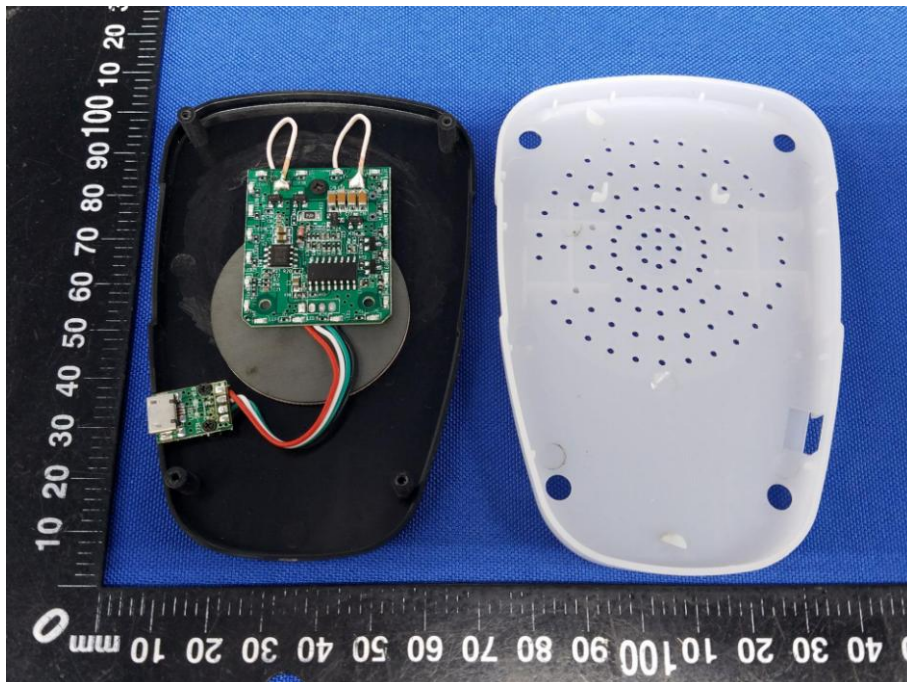

## Appendix B: Photographs of EUT

Product: wireless car charger

Model: 72792

Internal Photos

Antenna