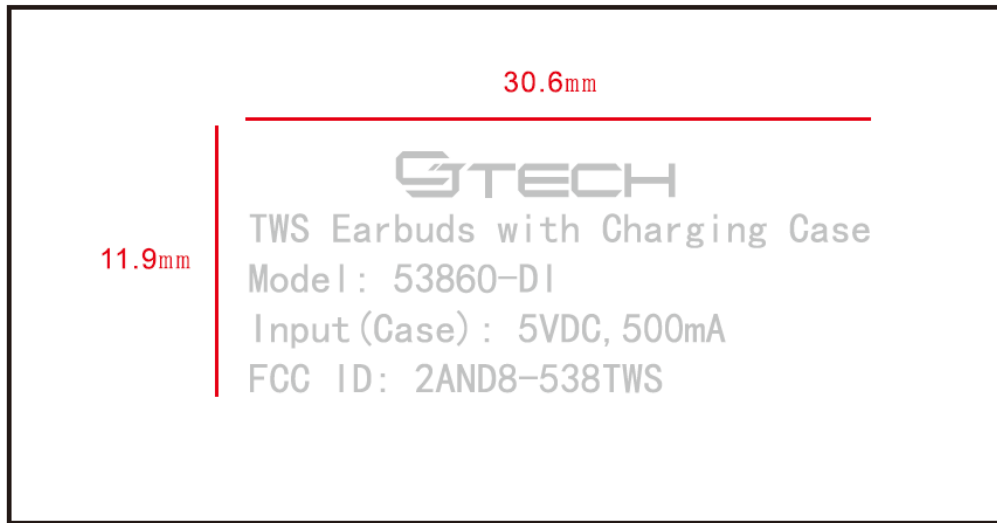

Label and Location

Size: L30.6mm\*W11.9mm

Label Location: The earbuds are too small, and the label is placed on the user manual.