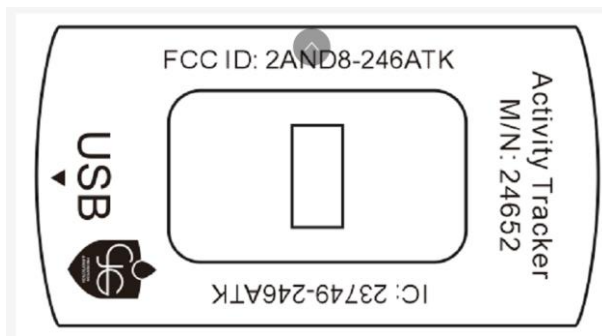

Label and Location

Size: L1.5cm*W1.0cm