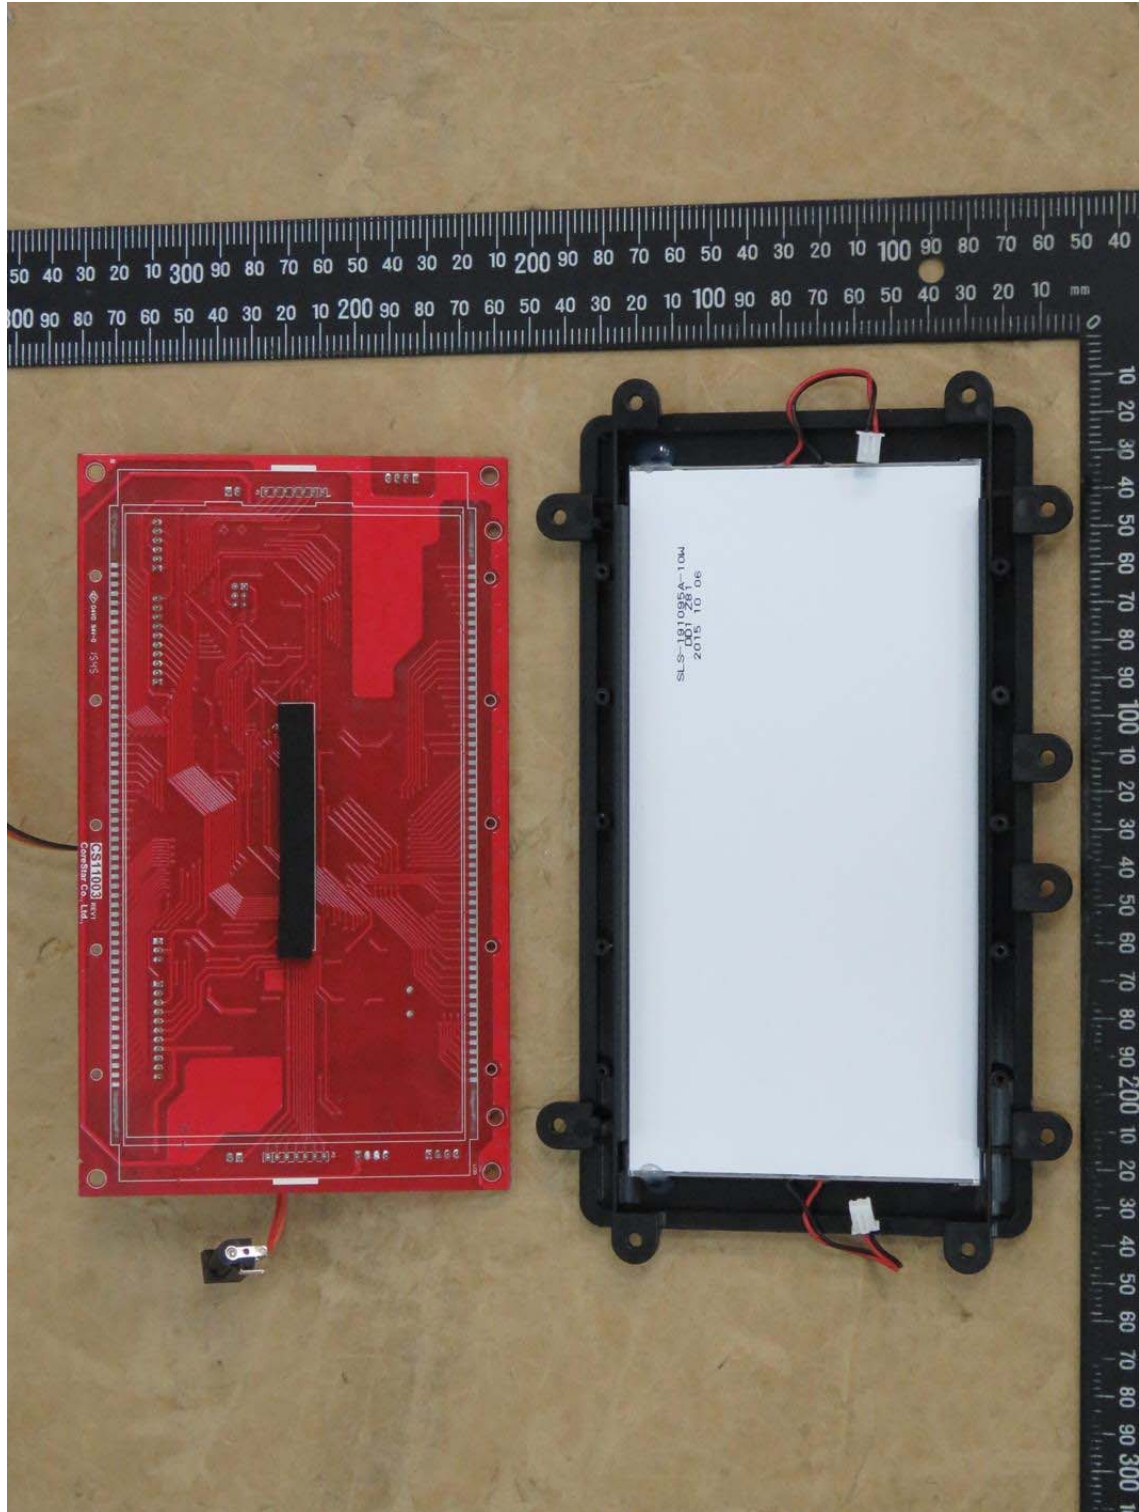

Registration number: W6M21706-17049-C-1

FCC ID: 2ANCG-CS63024-00

Internal Photos

Registration number: W6M21706-17049-C-1
FCC ID: 2ANCG-CS63024-00

Worldwide Testing Services(Taiwan) Co., Ltd.

Registration number: W6M21706-17049-C-1
FCC ID: 2ANCG-CS63024-00