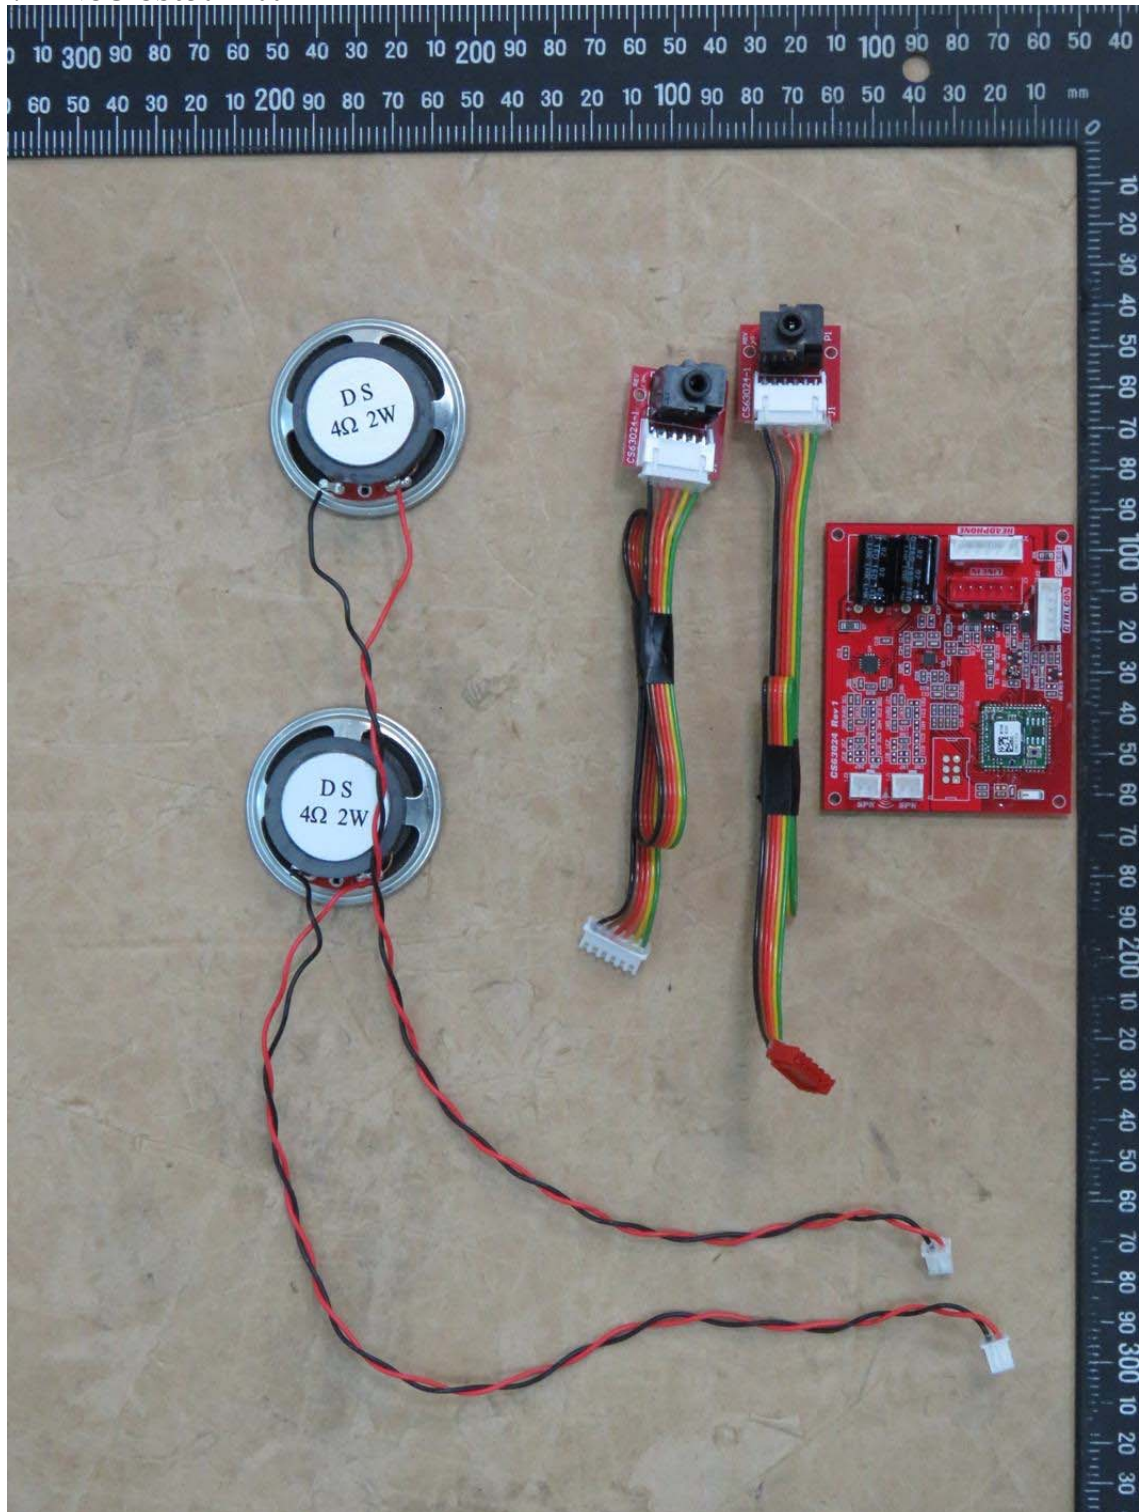

Registration number: W6M21706-17049-C-1

FCC ID: 2ANCG-CS63024-00

Internal Photos

Registration number: W6M21706-17049-C-1
FCC ID: 2ANCG-CS63024-00

Worldwide Testing Services(Taiwan) Co., Ltd.

Registration number: W6M21706-17049-C-1
FCC ID: 2ANCG-CS63024-00

Registration number: W6M21706-17049-C-1
 FCC ID: 2ANCG-CS63024-00

Registration number: W6M21706-17049-C-1
FCC ID: 2ANCG-CS63024-00

Registration number: W6M21706-17049-C-1
 FCC ID: 2ANCG-CS63024-00

Registration number: W6M21706-17049-C-1
FCC ID: 2ANCG-CS63024-00