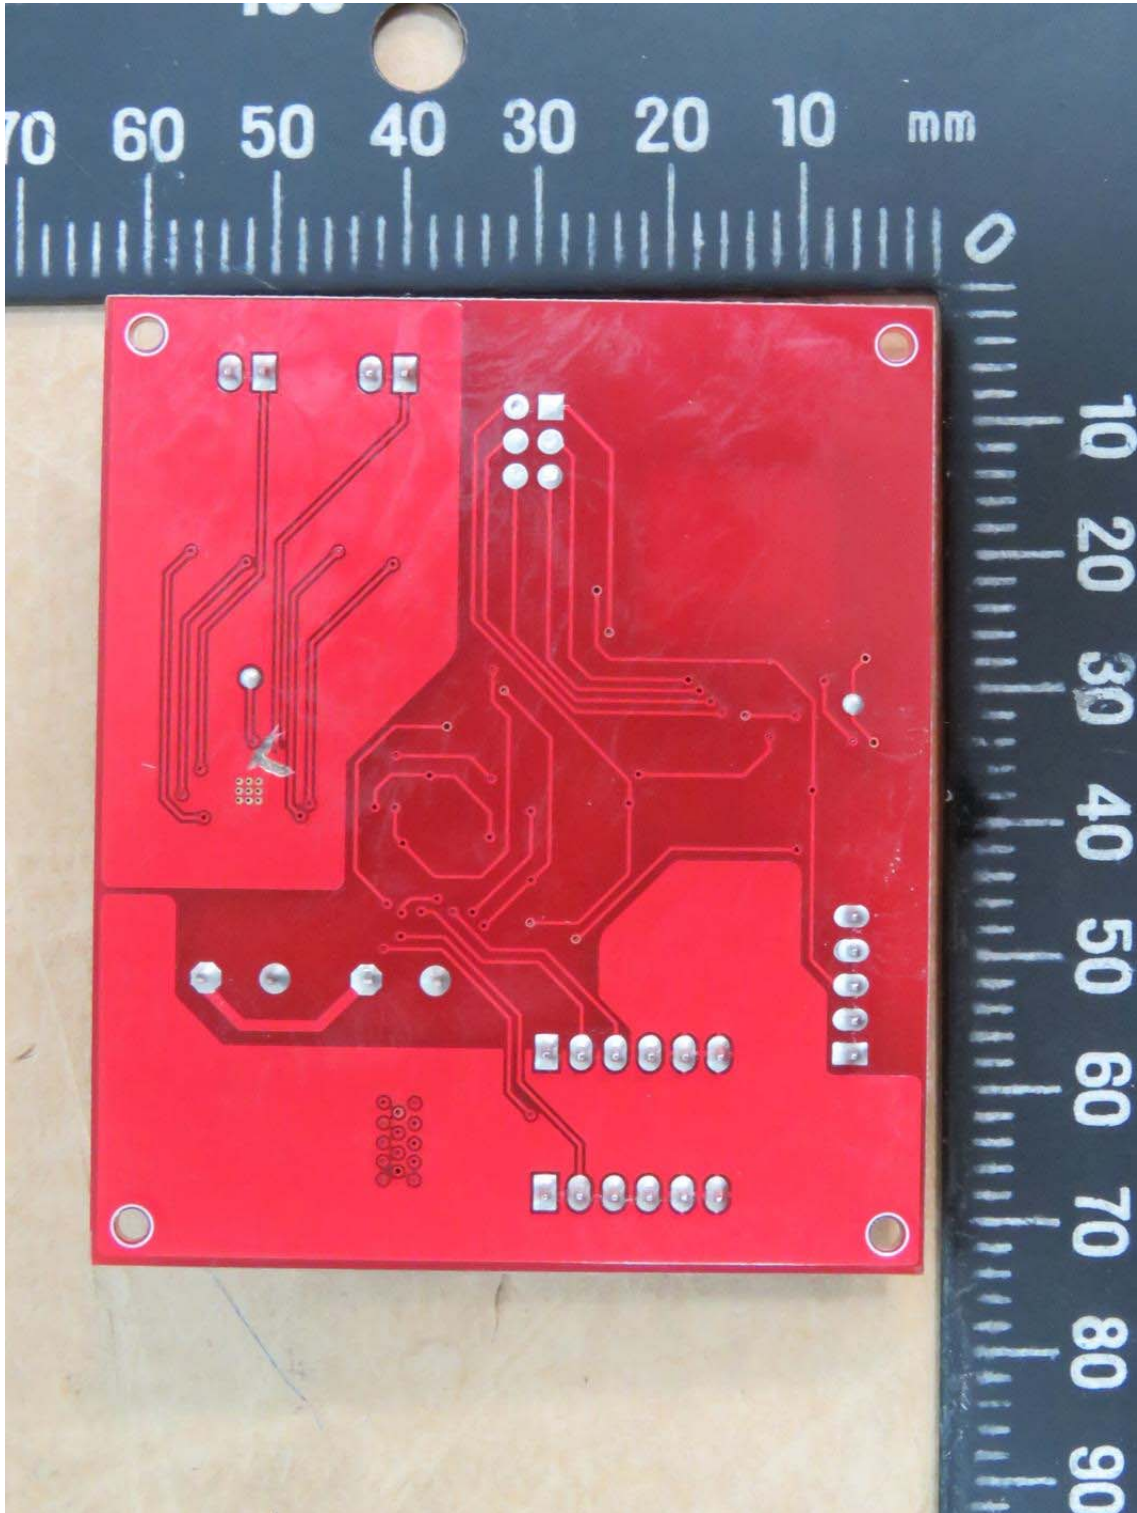

Registration number: W6M21706-17049-C-1

FCC ID: 2ANCG-CS63024-00

Internal Photos

Registration number: W6M21706-17049-C-1
FCC ID: 2ANCG-CS63024-00

Worldwide Testing Services(Taiwan) Co., Ltd.

Registration number: W6M21706-17049-C-1
FCC ID: 2ANCG-CS63024-00

Registration number: W6M21706-17049-C-1
 FCC ID: 2ANCG-CS63024-00

Registration number: W6M21706-17049-C-1
FCC ID: 2ANCG-CS63024-00

Registration number: W6M21706-17049-C-1
 FCC ID: 2ANCG-CS63024-00

Registration number: W6M21706-17049-C-1
FCC ID: 2ANCG-CS63024-00