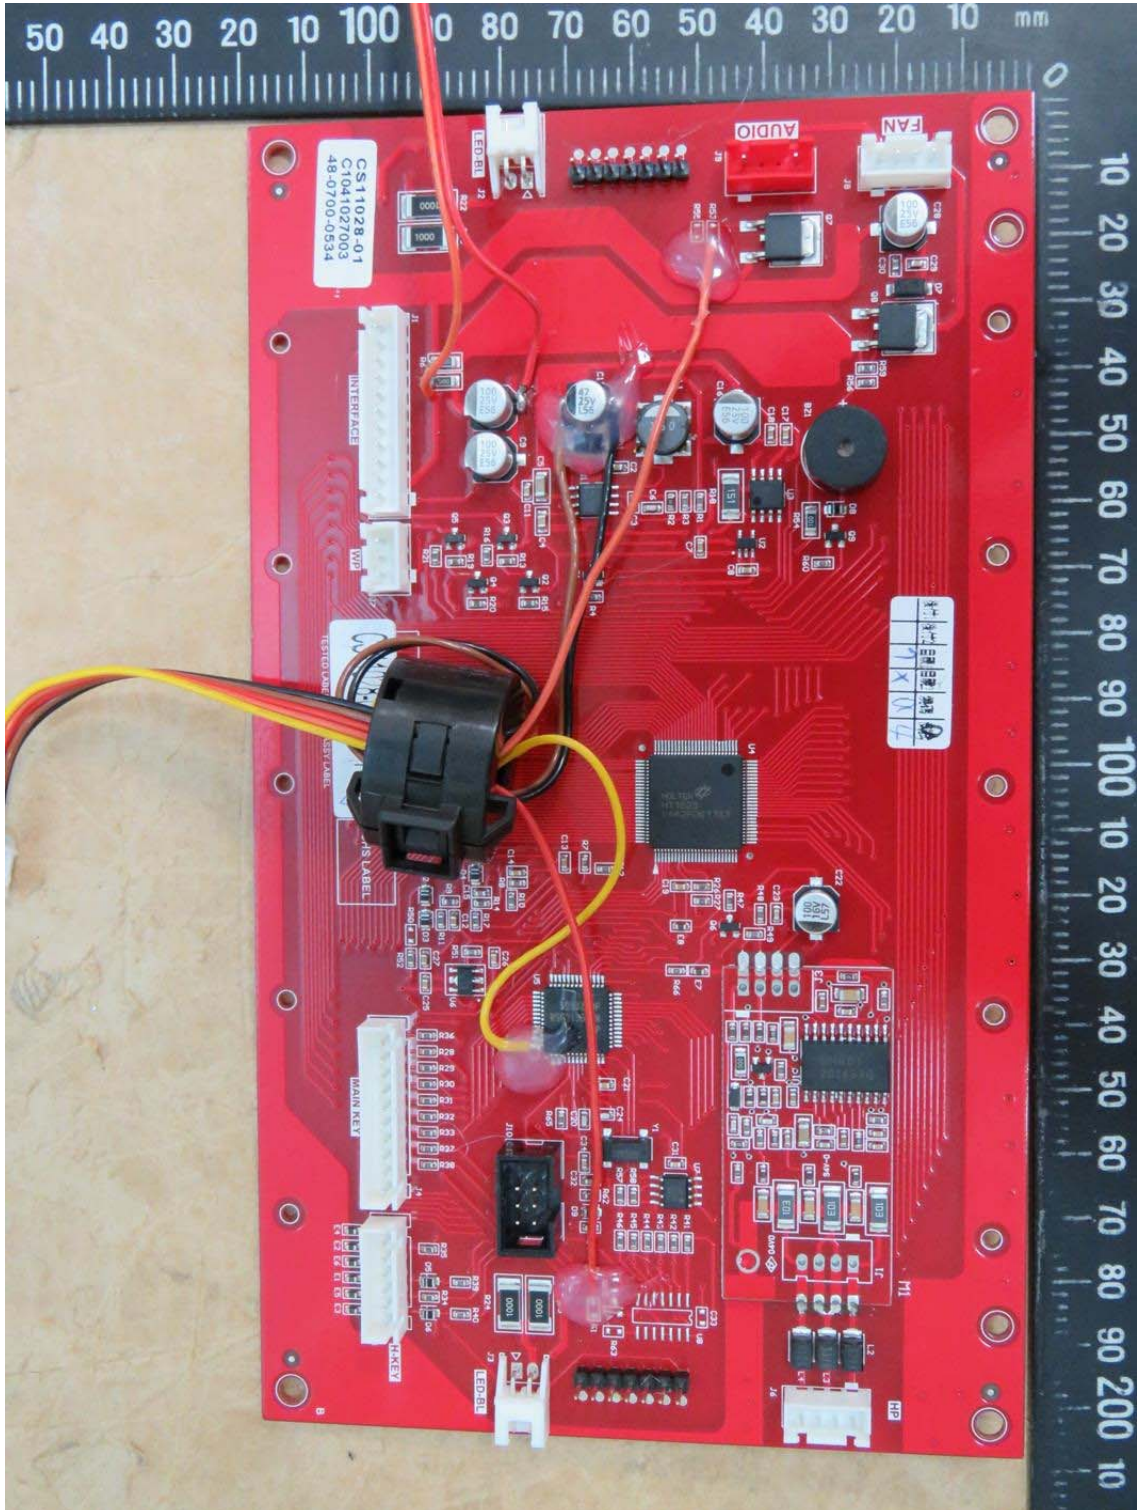

Registration number: W6M21706-17049-C-1

FCC ID: 2ANCG-CS63024-00

Internal Photos

Registration number: W6M21706-17049-C-1
FCC ID: 2ANCG-CS63024-00

Worldwide Testing Services(Taiwan) Co., Ltd.

Registration number: W6M21706-17049-C-1
FCC ID: 2ANCG-CS63024-00

Registration number: W6M21706-17049-C-1
 FCC ID: 2ANCG-CS63024-00

Registration number: W6M21706-17049-C-1
FCC ID: 2ANCG-CS63024-00

Registration number: W6M21706-17049-C-1
 FCC ID: 2ANCG-CS63024-00

Registration number: W6M21706-17049-C-1
FCC ID: 2ANCG-CS63024-00