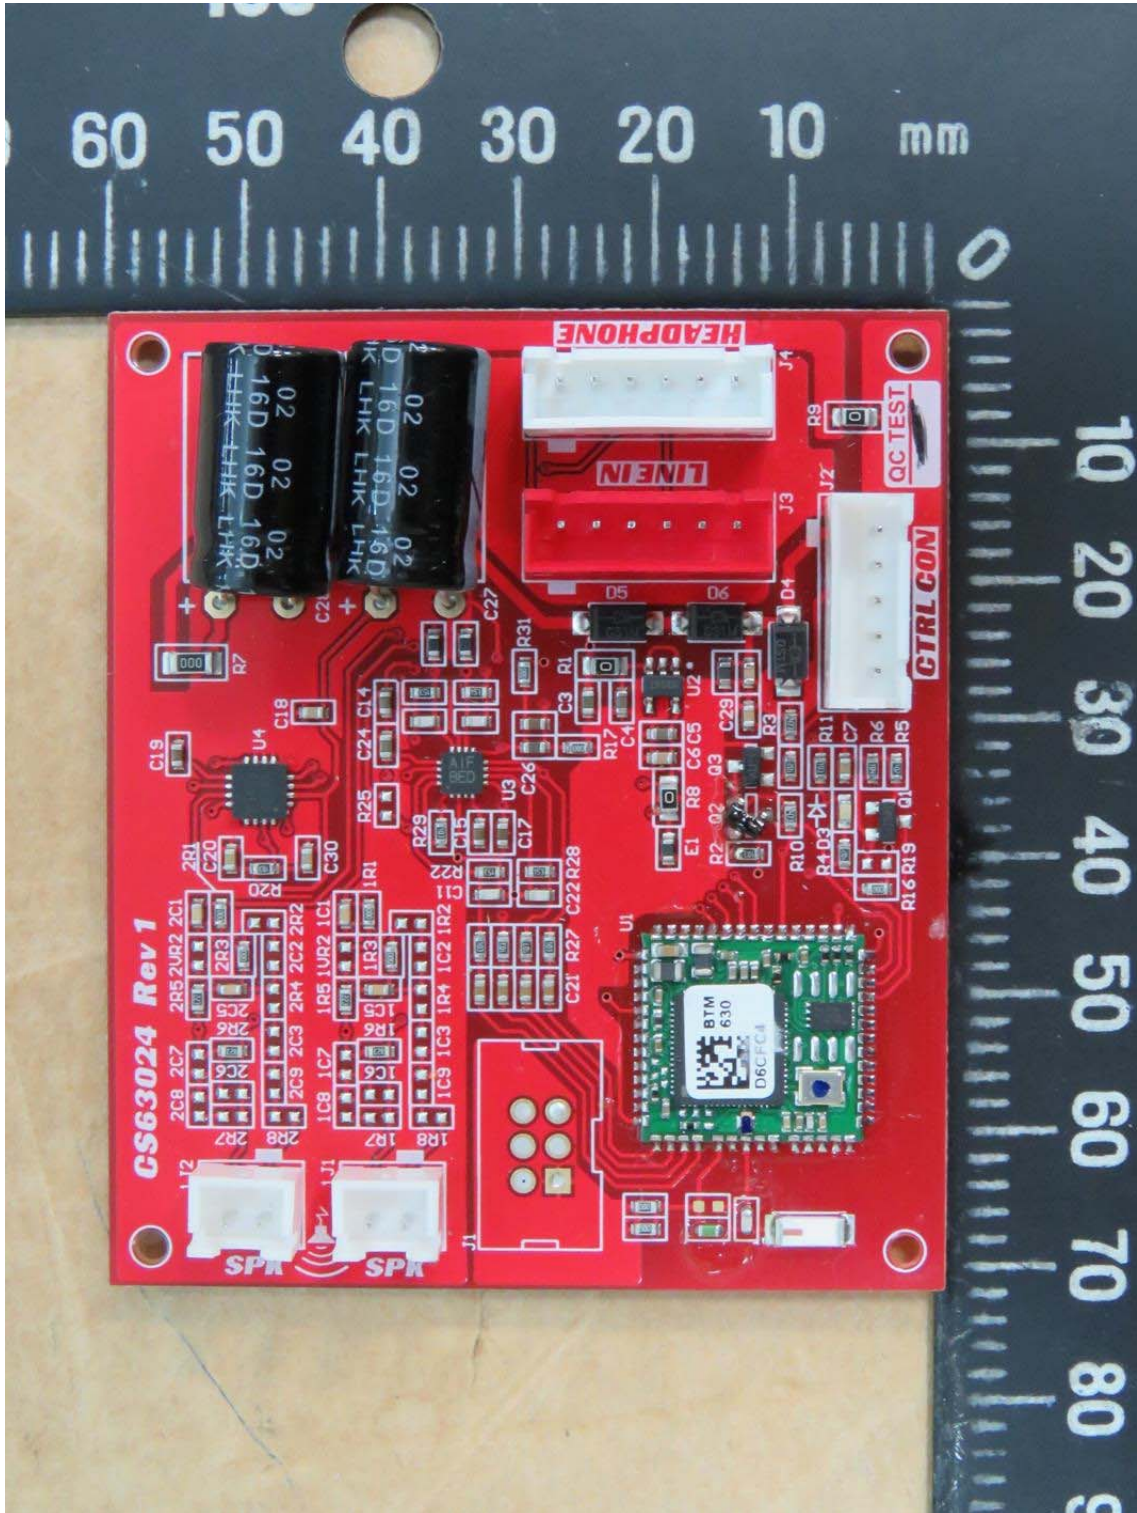

Registration number: W6M21706-17049-C-1

FCC ID: 2ANCG-CS63024-00

Internal Photos

Registration number: W6M21706-17049-C-1
FCC ID: 2ANCG-CS63024-00

Worldwide Testing Services(Taiwan) Co., Ltd.

Registration number: W6M21706-17049-C-1
FCC ID: 2ANCG-CS63024-00

Registration number: W6M21706-17049-C-1
 FCC ID: 2ANCG-CS63024-00

Registration number: W6M21706-17049-C-1
FCC ID: 2ANCG-CS63024-00

Registration number: W6M21706-17049-C-1
 FCC ID: 2ANCG-CS63024-00

Registration number: W6M21706-17049-C-1
FCC ID: 2ANCG-CS63024-00