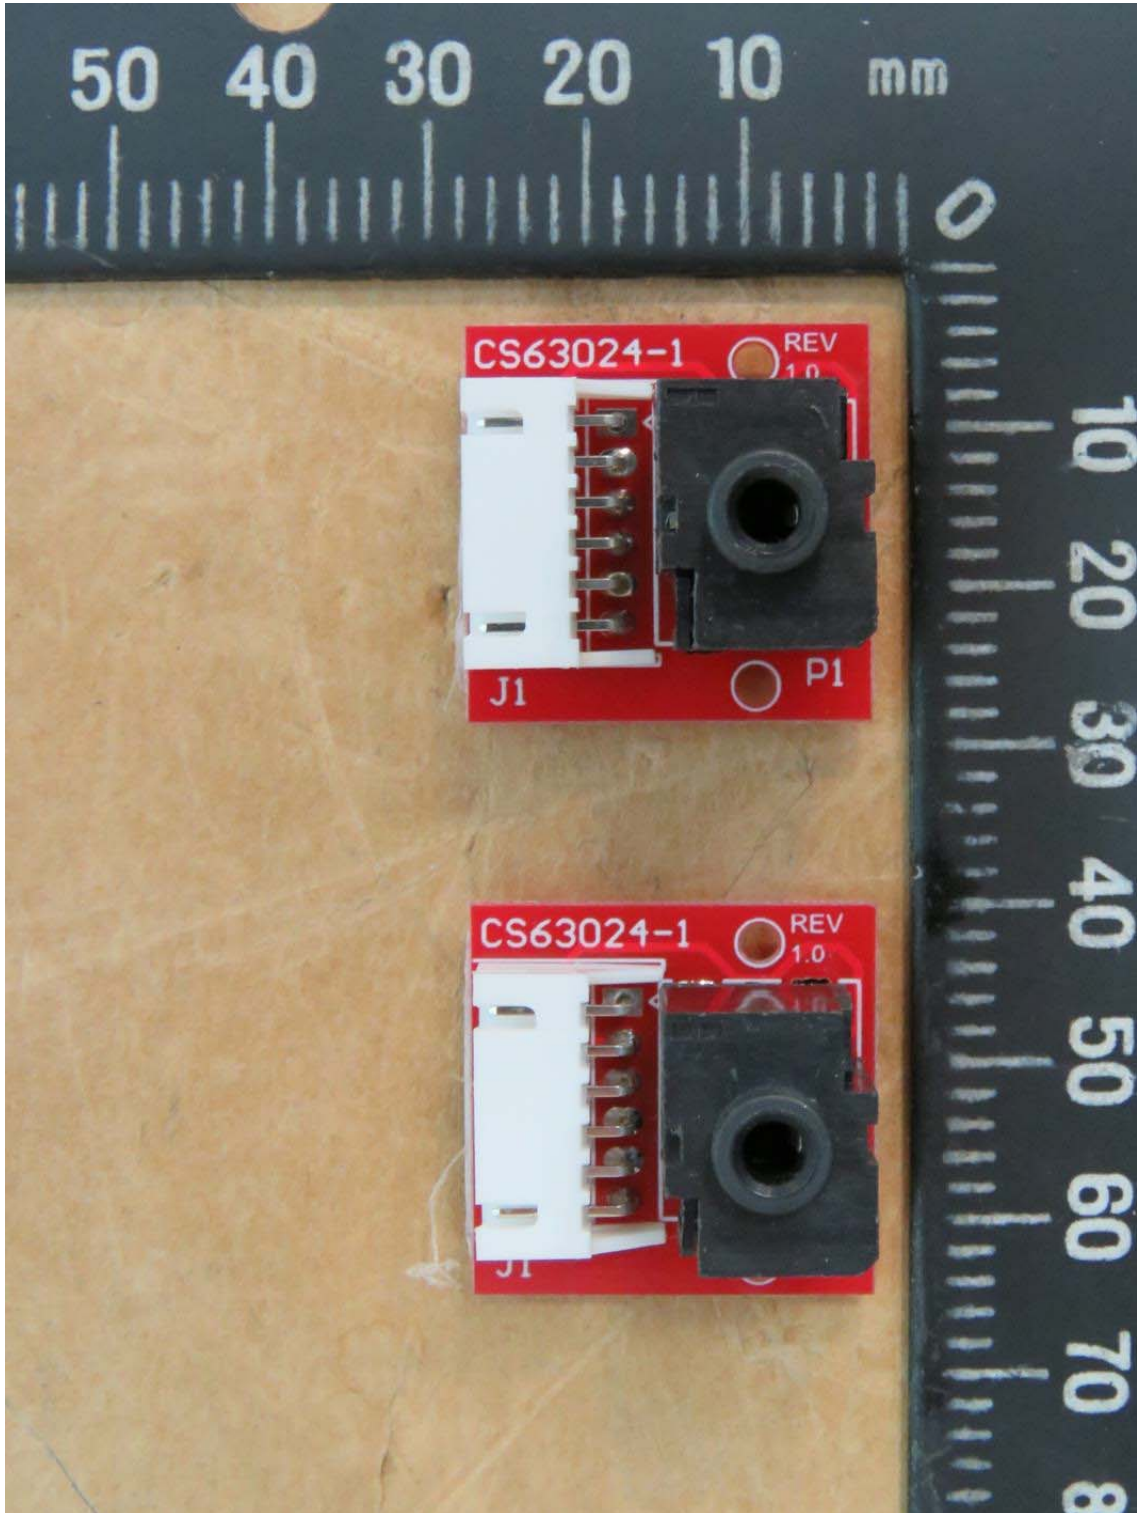

Registration number: W6M21706-17049-C-1
FCC ID: 2ANCG-CS63024-00