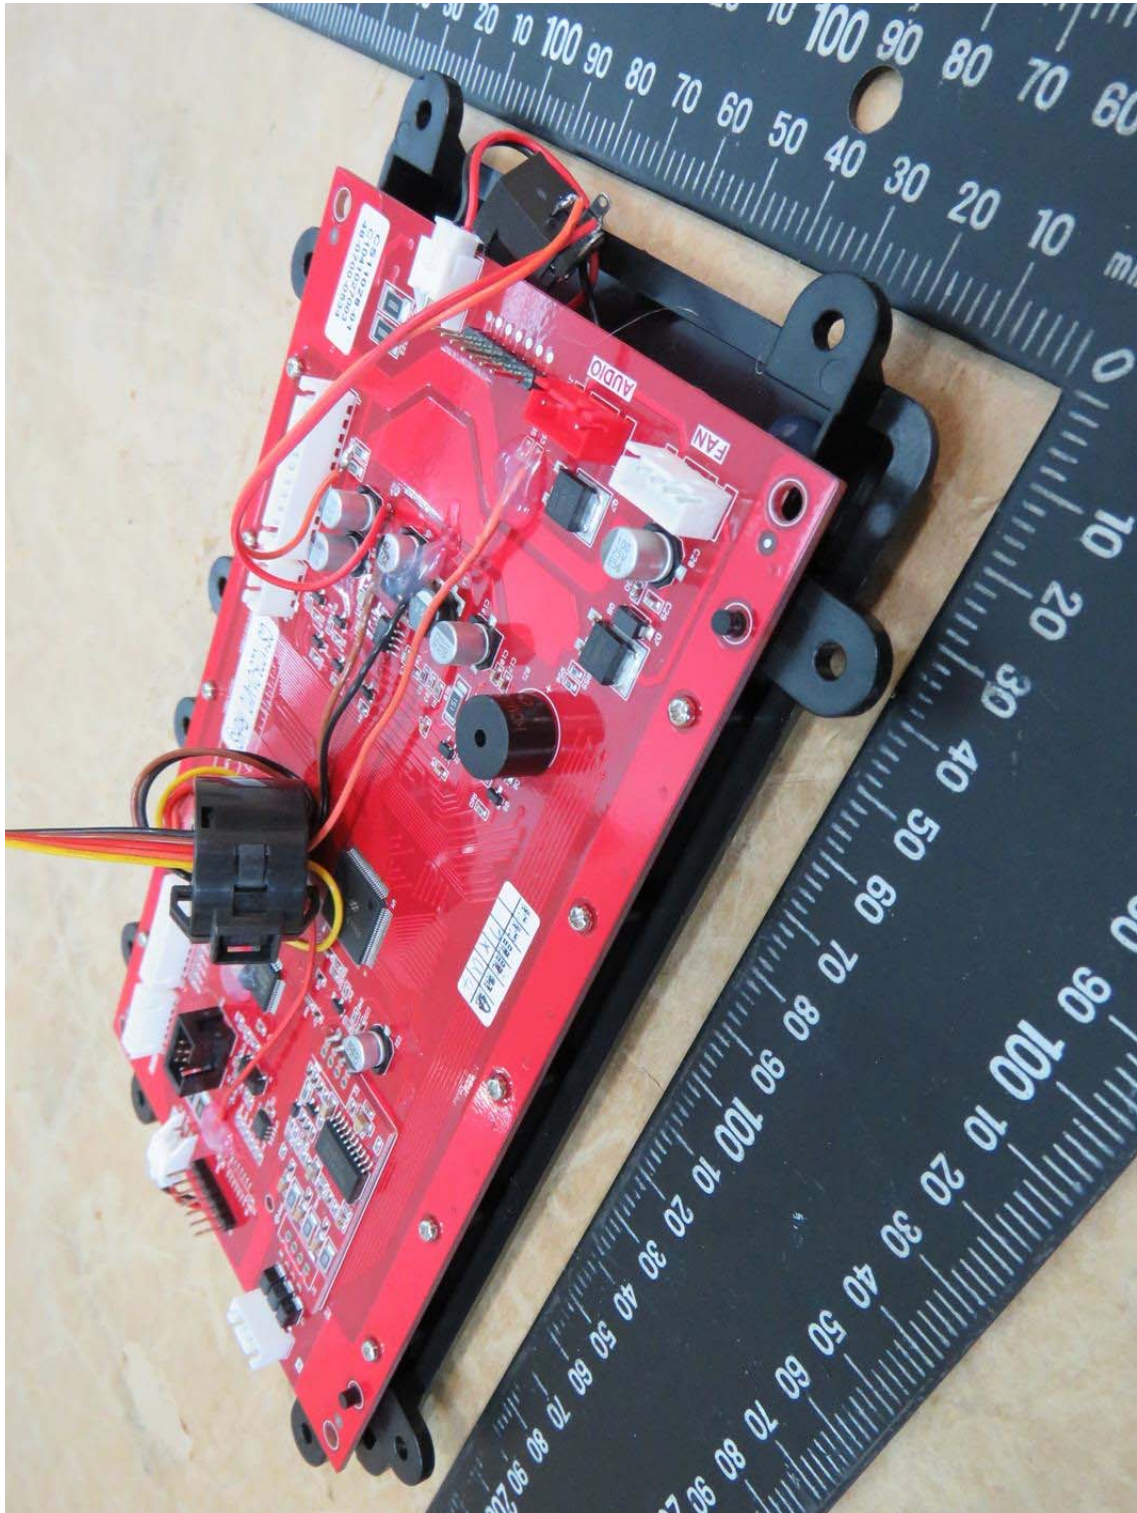

Worldwide Testing Services(Taiwan) Co., Ltd.

Registration number: W6M21706-17049-C-1
FCC ID: 2ANCG-CS63024-00