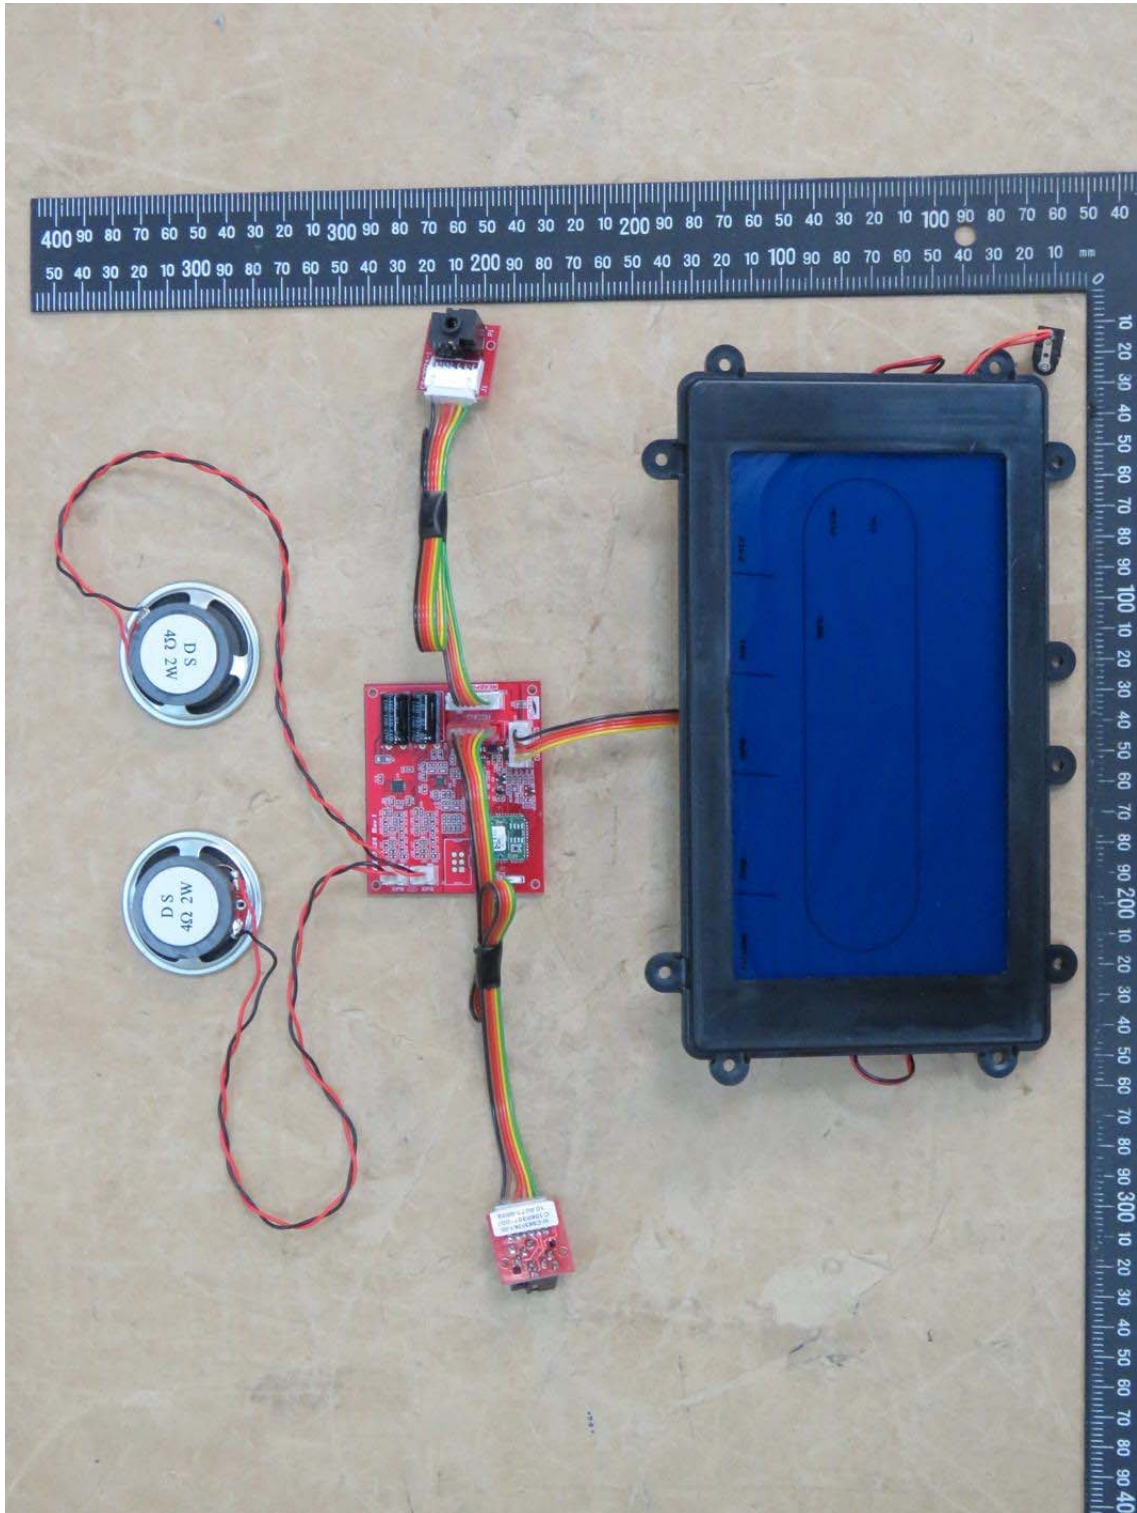

Registration number: W6M21706-17049-C-1

FCC ID: 2ANCG-CS63024-00

Photos

External Photos

Worldwide Testing Services(Taiwan) Co., Ltd.

Registration number: W6M21706-17049-C-1
FCC ID: 2ANCG-CS63024-00

Worldwide Testing Services(Taiwan) Co., Ltd.