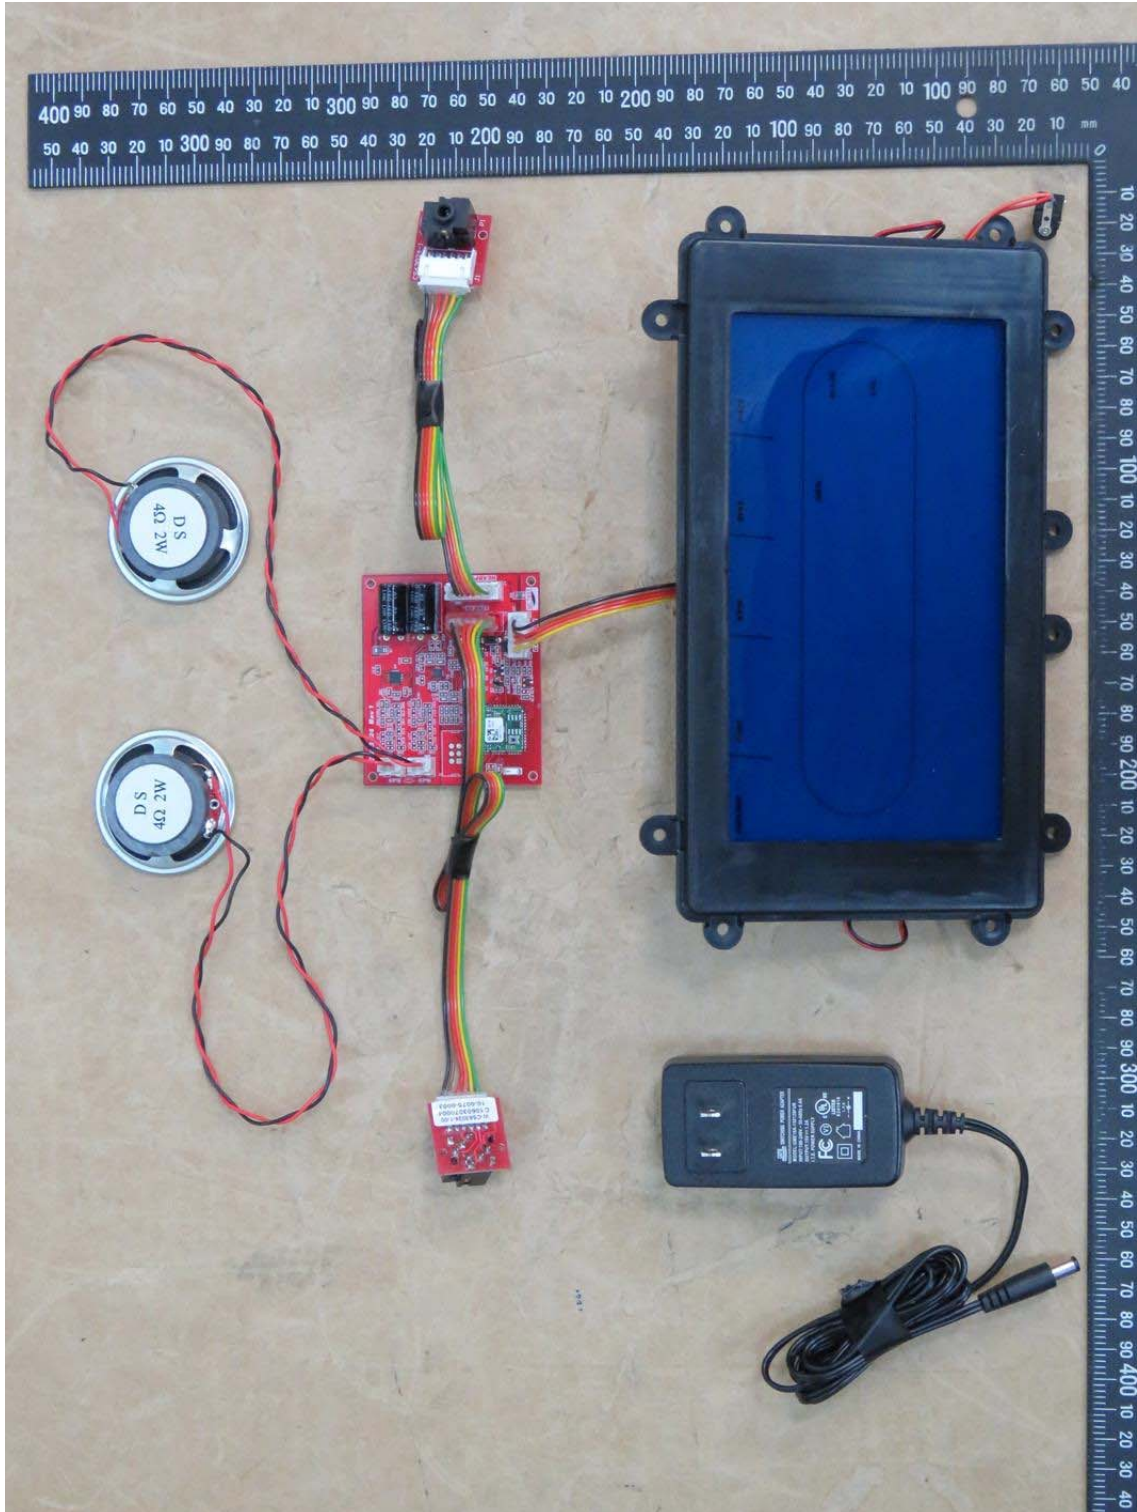

Registration number: W6M21706-17049-C-1

FCC ID: 2ANCG-CS63024-00

Photos

External Photos

Worldwide Testing Services(Taiwan) Co., Ltd.

Registration number: W6M21706-17049-C-1
FCC ID: 2ANCG-CS63024-00

Worldwide Testing Services(Taiwan) Co., Ltd.