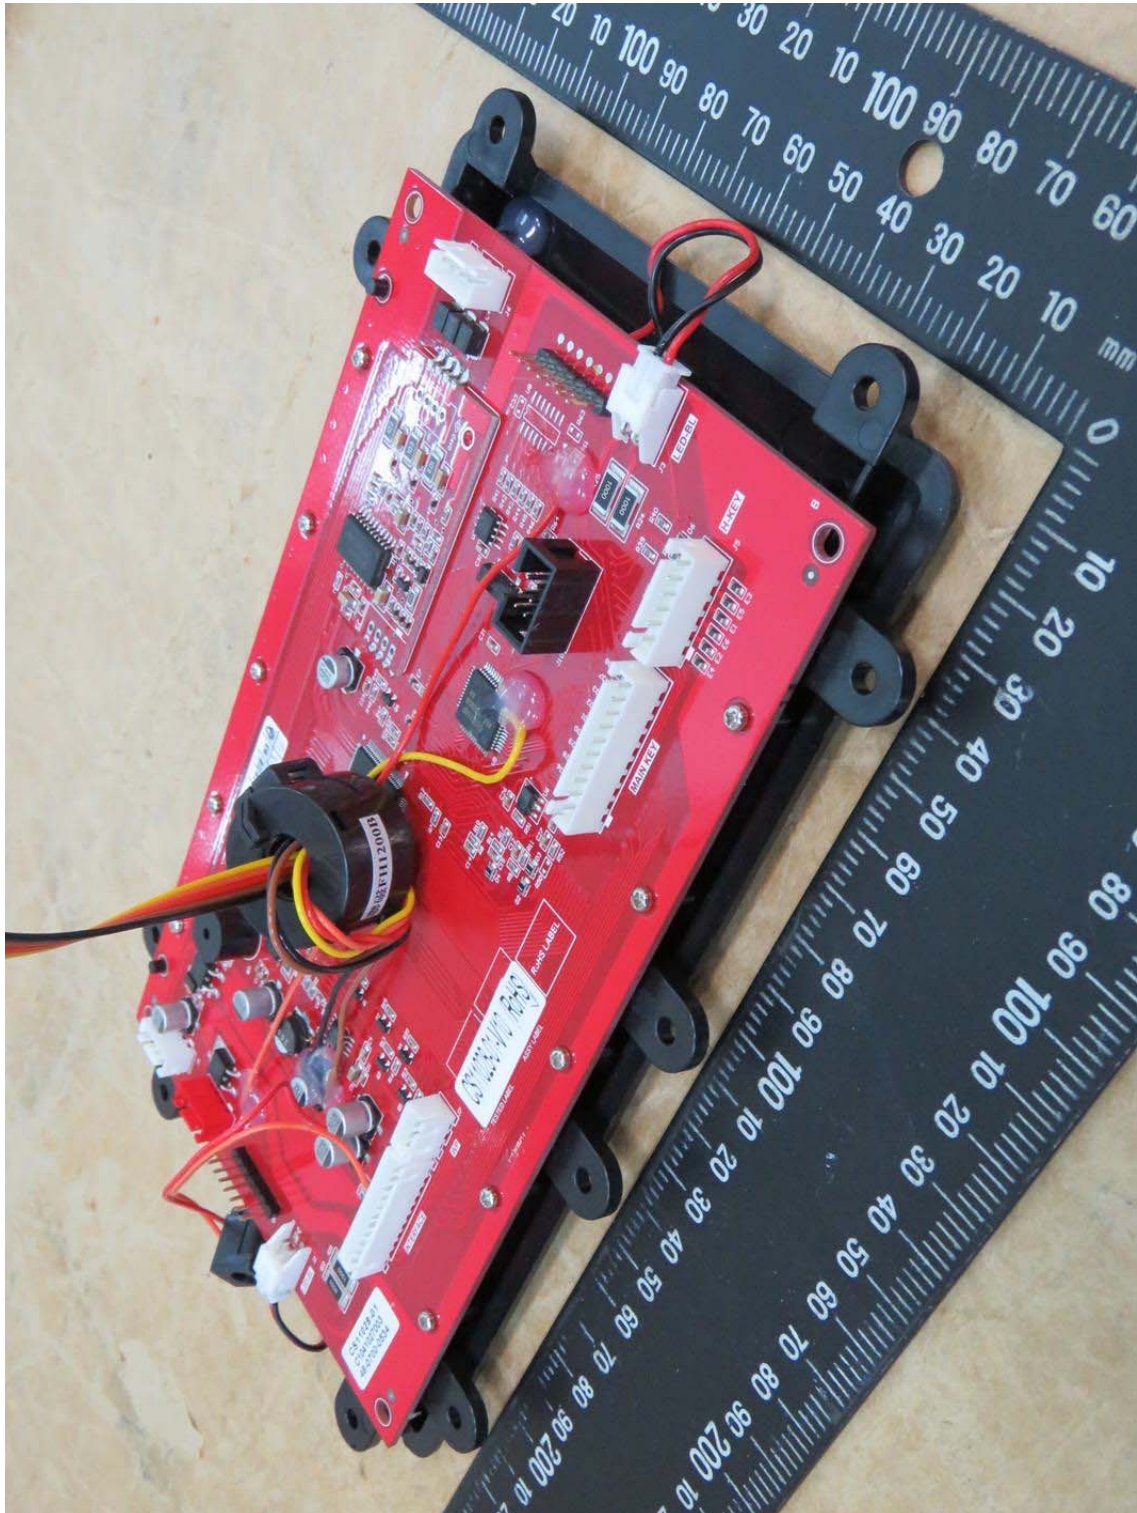

Worldwide Testing Services(Taiwan) Co., Ltd.

Registration number: W6M21706-17049-C-1
FCC ID: 2ANCG-CS63024-00