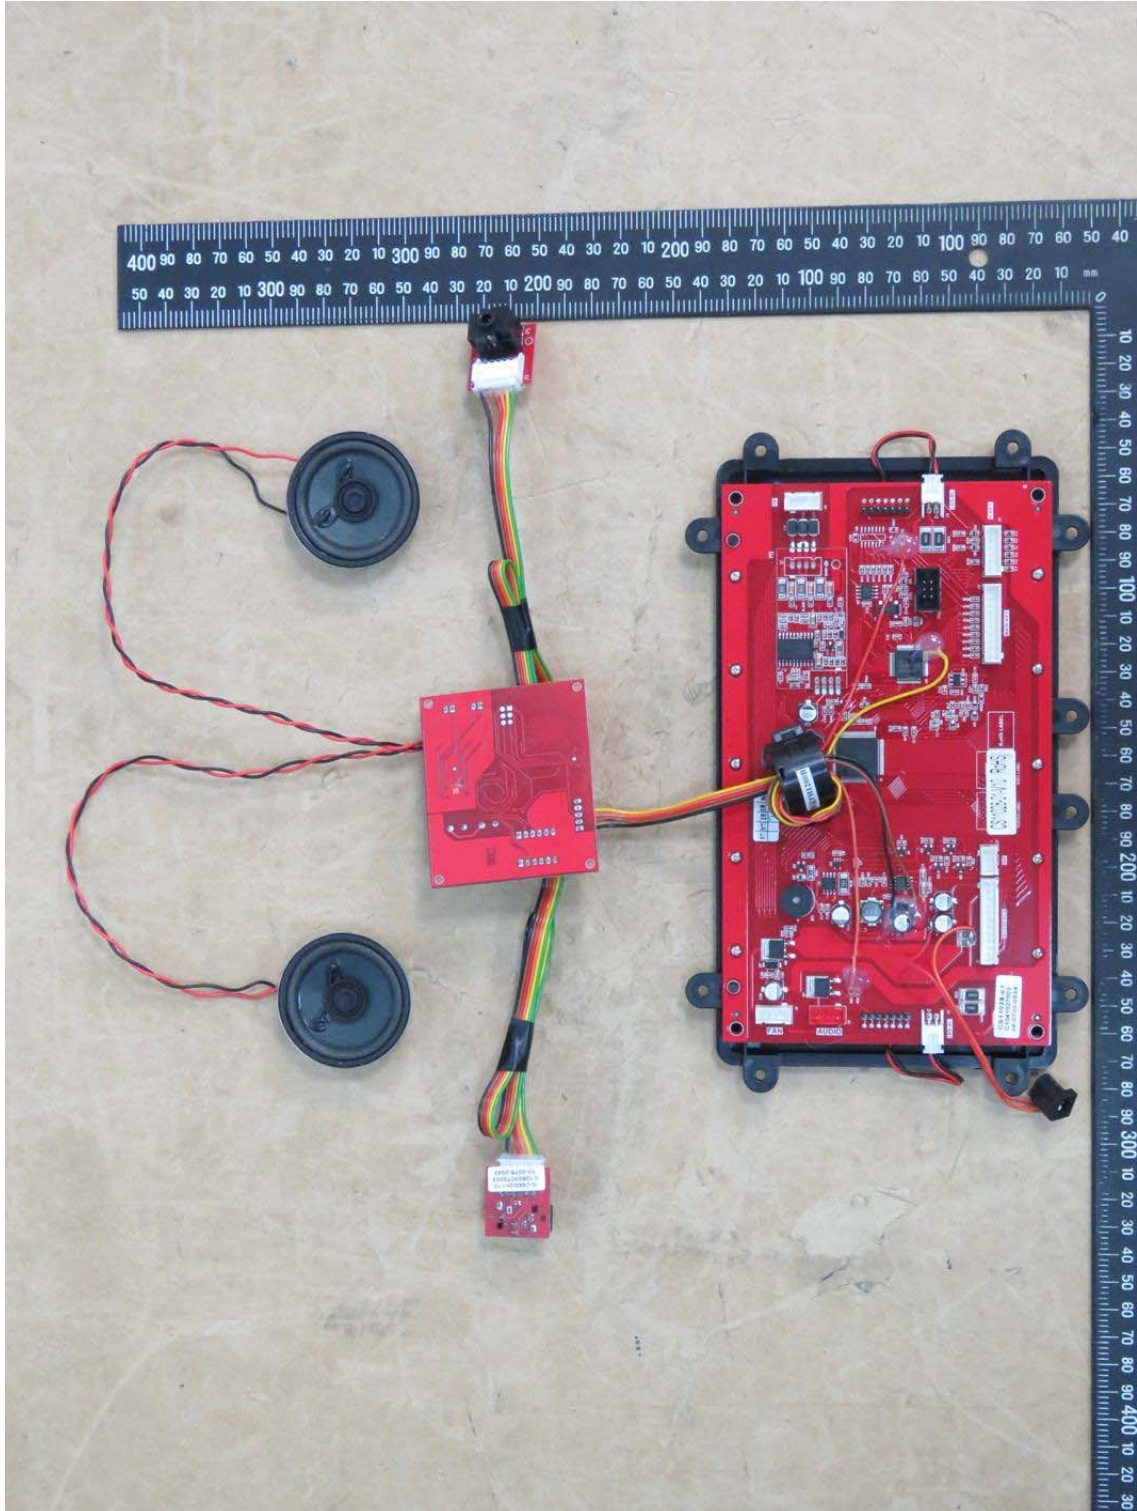

Worldwide Testing Services(Taiwan) Co., Ltd.

Registration number: W6M21706-17049-C-1
FCC ID: 2ANCG-CS63024-00