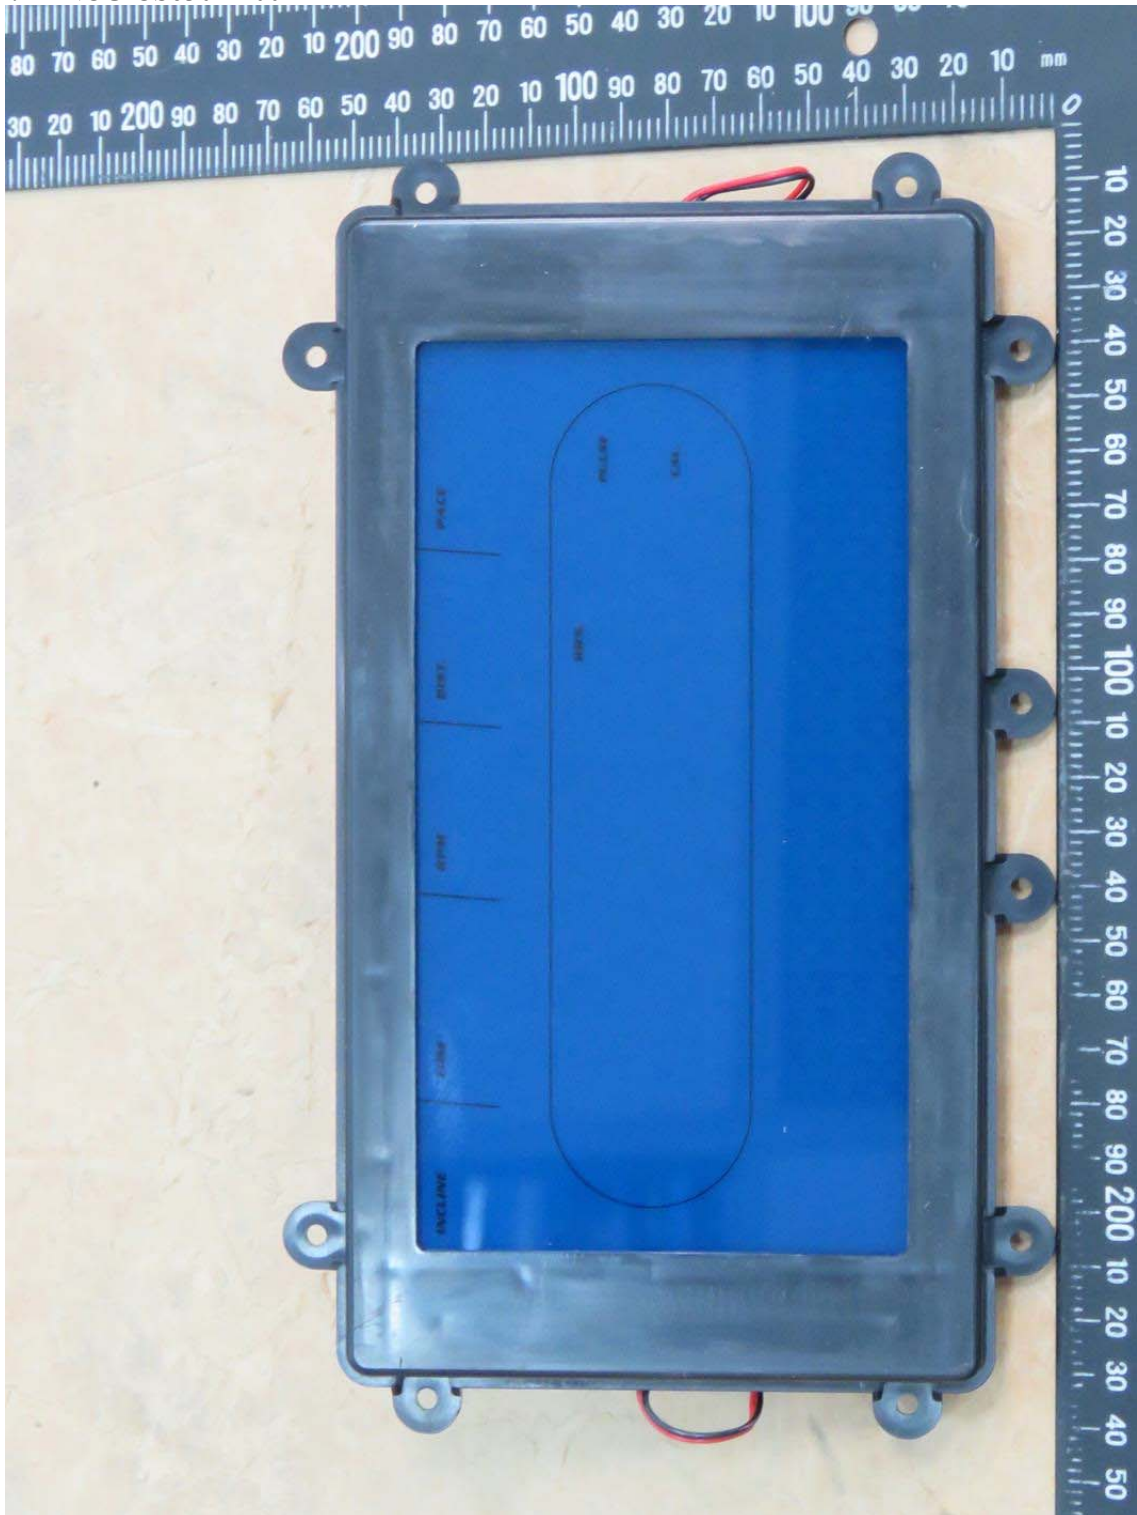

Registration number: W6M21706-17049-C-1
FCC ID: 2ANCG-CS63024-00