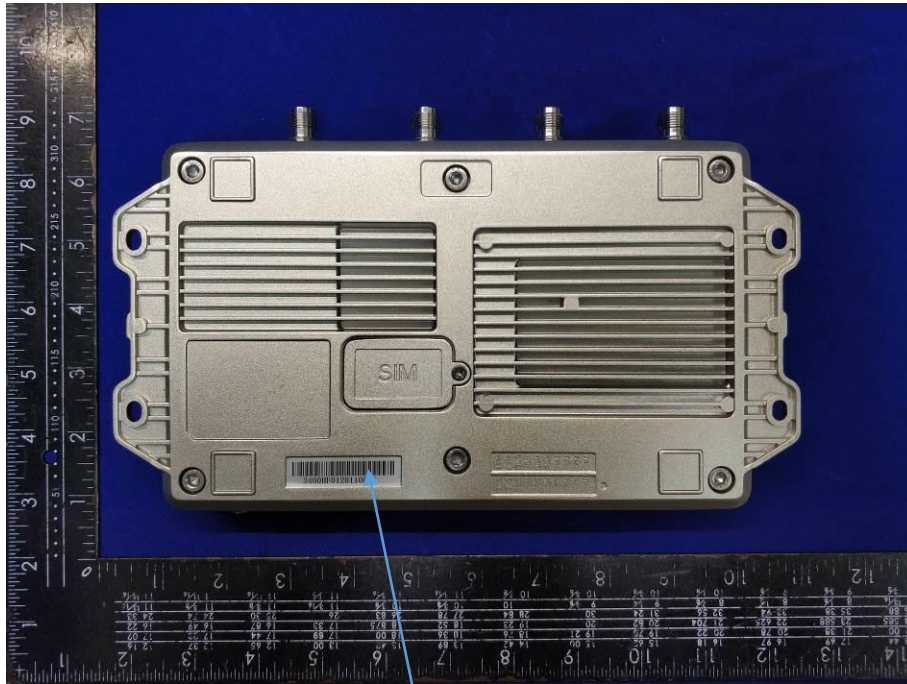

Label:

49.60

Product Name/产品名称 : Sharp 340/鸿锋340  
Model/产品型号 : HF340  
INPUT/额定输入 : 24V  $\equiv$  2.5A  
CMIIT ID :  
FCC ID : 2ANBW-HF380

This device complies with part 15 of the FCC Rules.Operation is subject to the condition that this device does not cause harmful interference  
(1) this device may not cause harmful interference, and  
(2) this device must accept any interference received, including interference that may cause undesired operation.