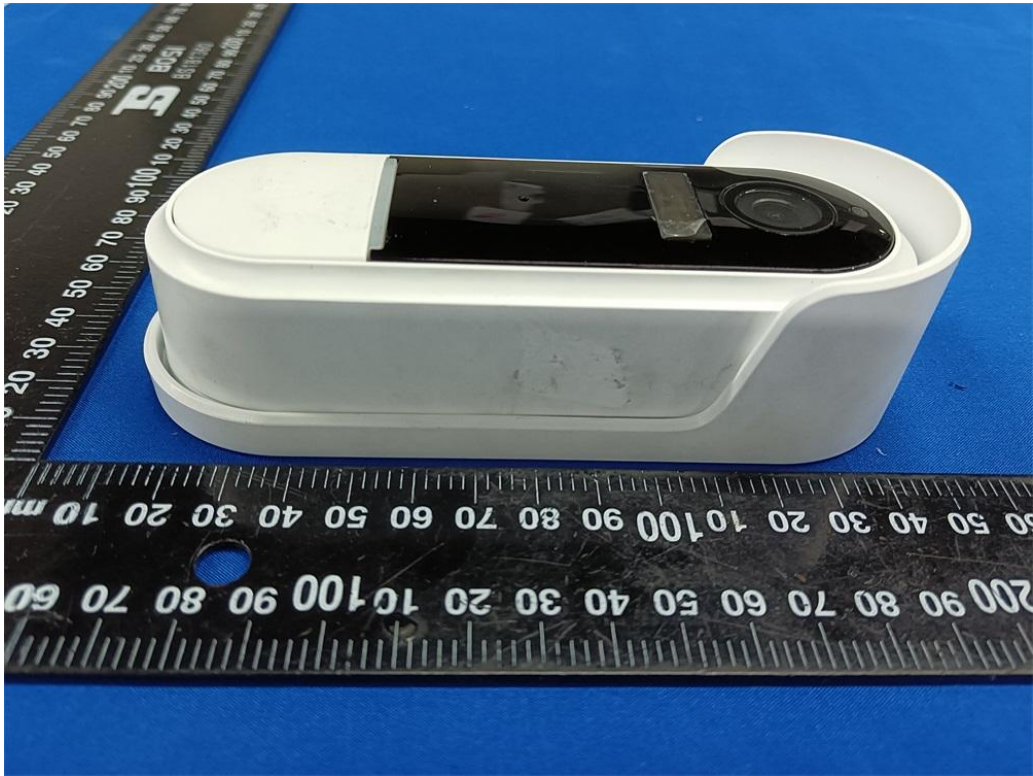

EXTERNAL AND INTERNAL PHOTOS OF THE EUT

Fig. 1

Fig. 2

Fig. 3

Fig. 4

Fig. 5

Fig. 6

Fig. 7

Fig. 8

Fig. 9

Fig. 10

momax *smart*

SMART BELL

IoT IP Camera Doorbell

MODEL: SL3S

INPUT: DC 5V/1A

PIXEL: 2304(H)*1296(V)

DESIGNED BY MOMAXLAB

MADE IN CHINA

S/N: 065311663

FCC ID:2ANBQ-SL3S

Search "Momax Smart" app on
iOS or Android or any platform.