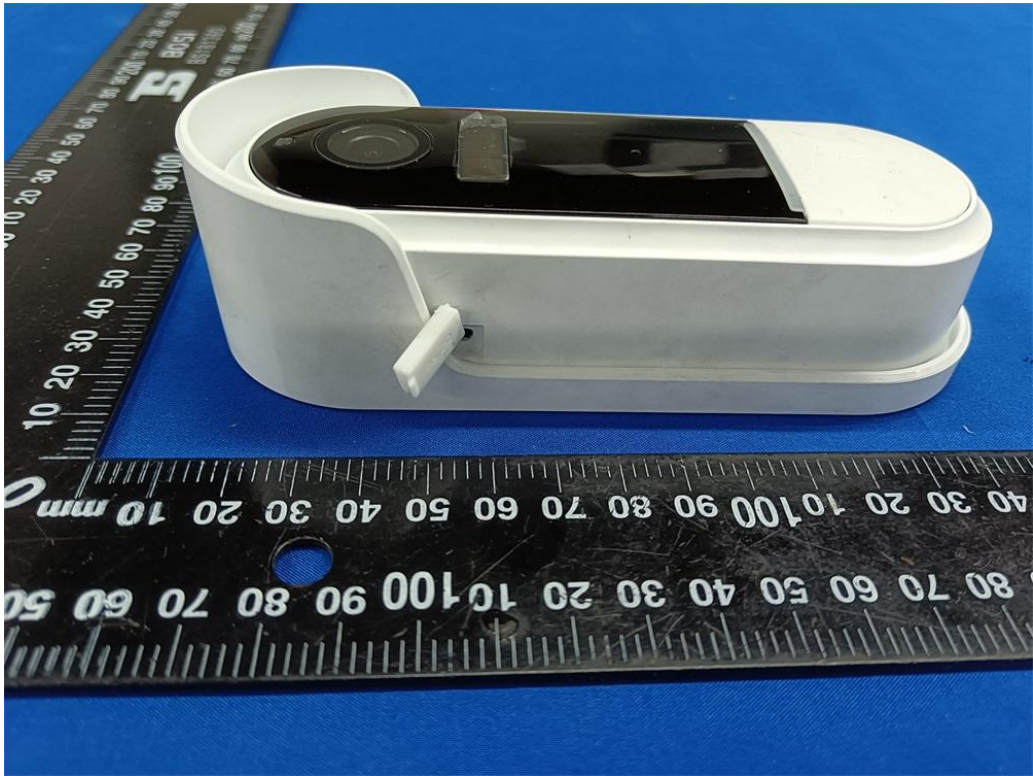

EXTERNAL AND INTERNAL PHOTOS OF THE EUT

Fig. 1

Fig. 2

Fig. 3

Fig. 4

Fig. 5

Fig. 6

Fig. 7

Fig. 8

Fig. 9

Fig. 10

momax *smart*

SMART BELL

IoT IP Camera Doorbell

MODEL: SL3S

INPUT: DC 5V/1A

PIXEL: 2304(H)*1296(V)

DESIGNED BY MOMAXLAB

MADE IN CHINA

S/N: 065311663

FCC ID:2ANBQ-SL3S

Search "Momax Smart" app on
iOS or Android or any platform.