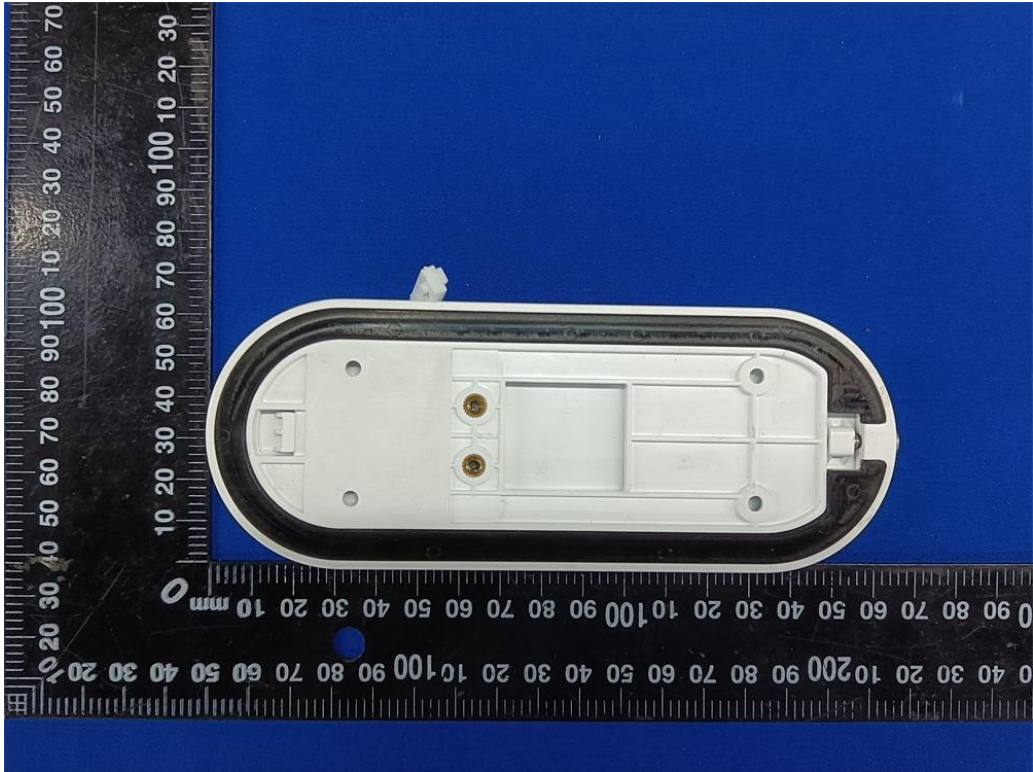

EXTERNAL AND INTERNAL PHOTOS OF THE EUT

Fig. 1

Fig. 2

Fig. 3

Fig. 4

Fig. 5

Fig. 6

Fig. 7

Fig. 8

Fig. 9

Fig. 10

momax *smart*

SMART BELL

IoT IP Camera Doorbell

MODEL: SL3S

INPUT: DC 5V/1A

PIXEL: 2304(H)*1296(V)

DESIGNED BY MOMAXLAB

MADE IN CHINA

S/N: 065311663

FCC ID:2ANBQ-SL3S

Search "Momax Smart" app on
iOS or Android or any platform.