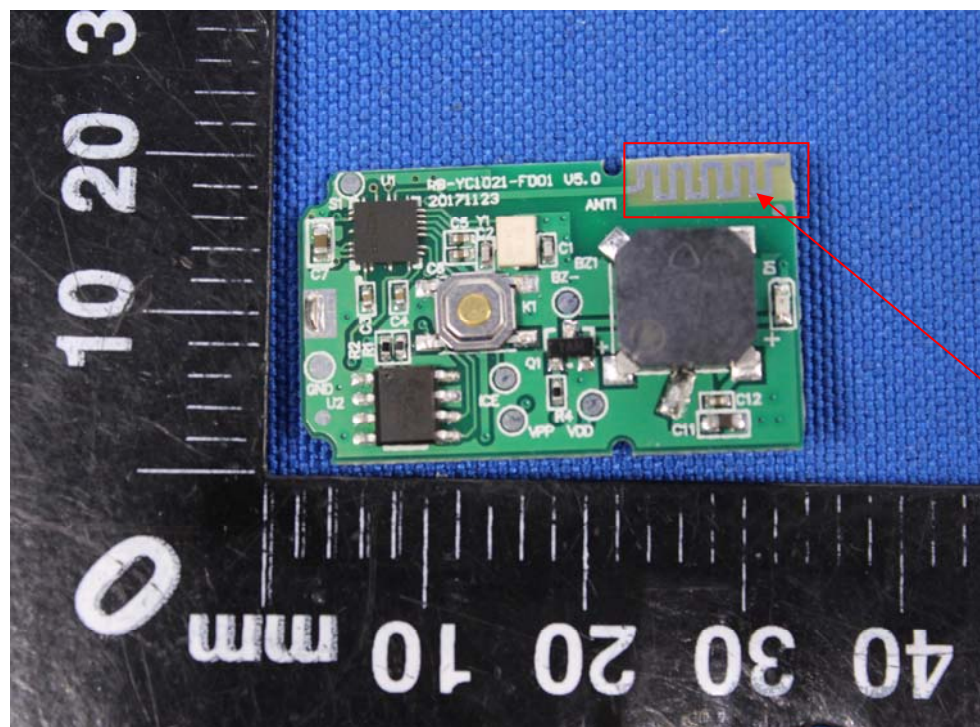

## Appendix B: Photographs of EUT

Product: Mango shape Bluetooth 4.0 Anti loss tracker

Model: RB-YC1021-FD01

Internal Photos

Antenna