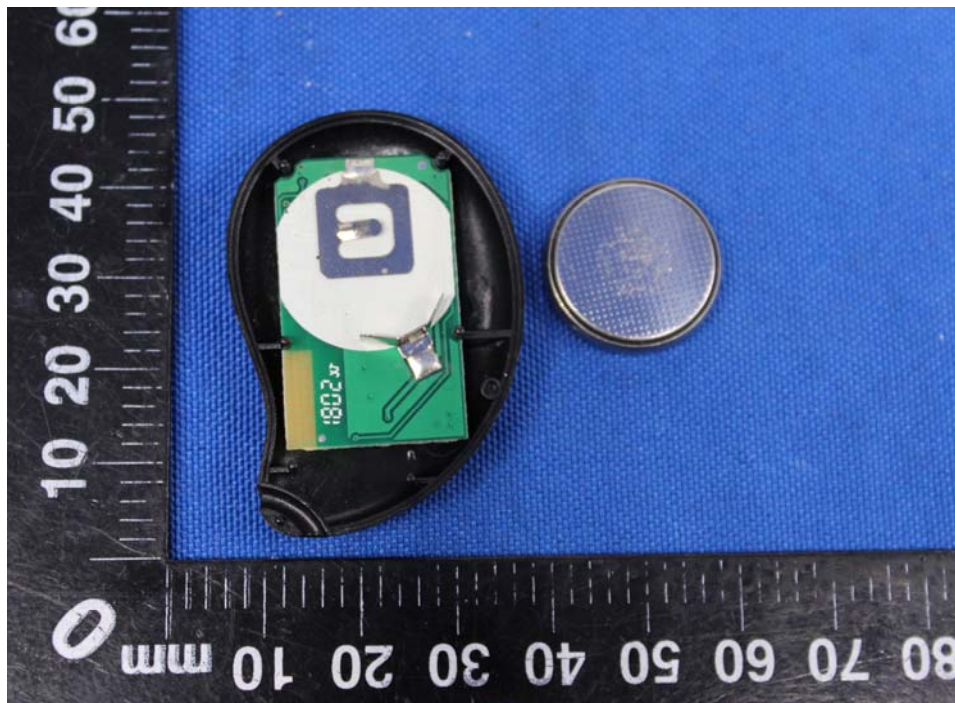

## Appendix B: Photographs of EUT

Product: Mango shape Bluetooth 4.0 Anti loss tracker

Model: RB-YC1021-FD01

Internal Photos

Antenna