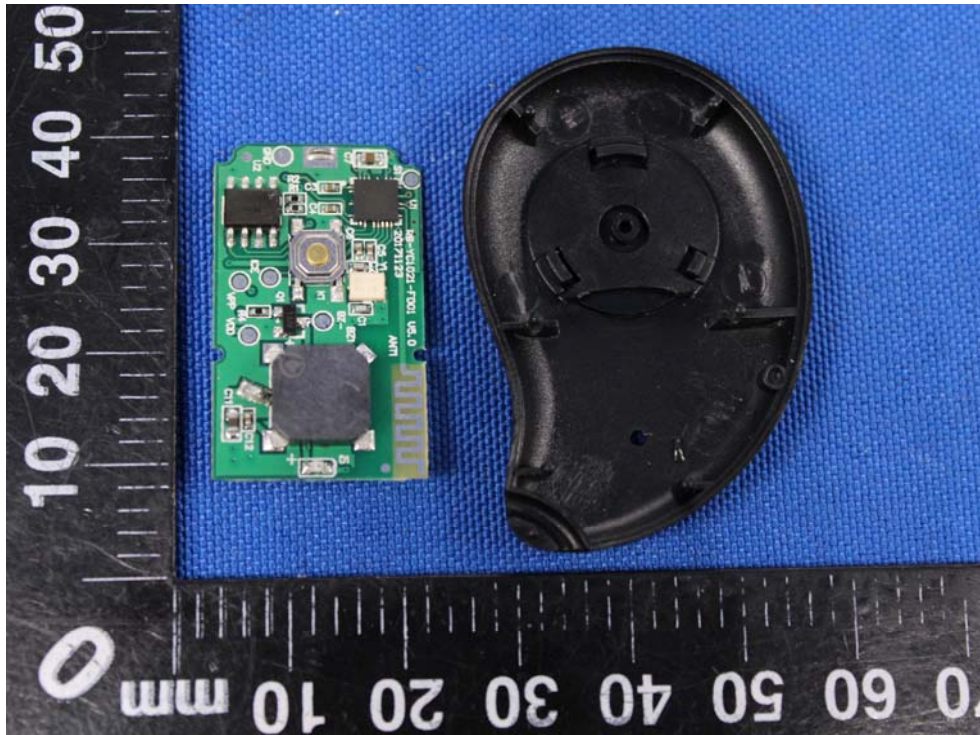

## Appendix B: Photographs of EUT

Product: Mango shape Bluetooth 4.0 Anti loss tracker

Model: RB-YC1021-FD01

Internal Photos

Antenna