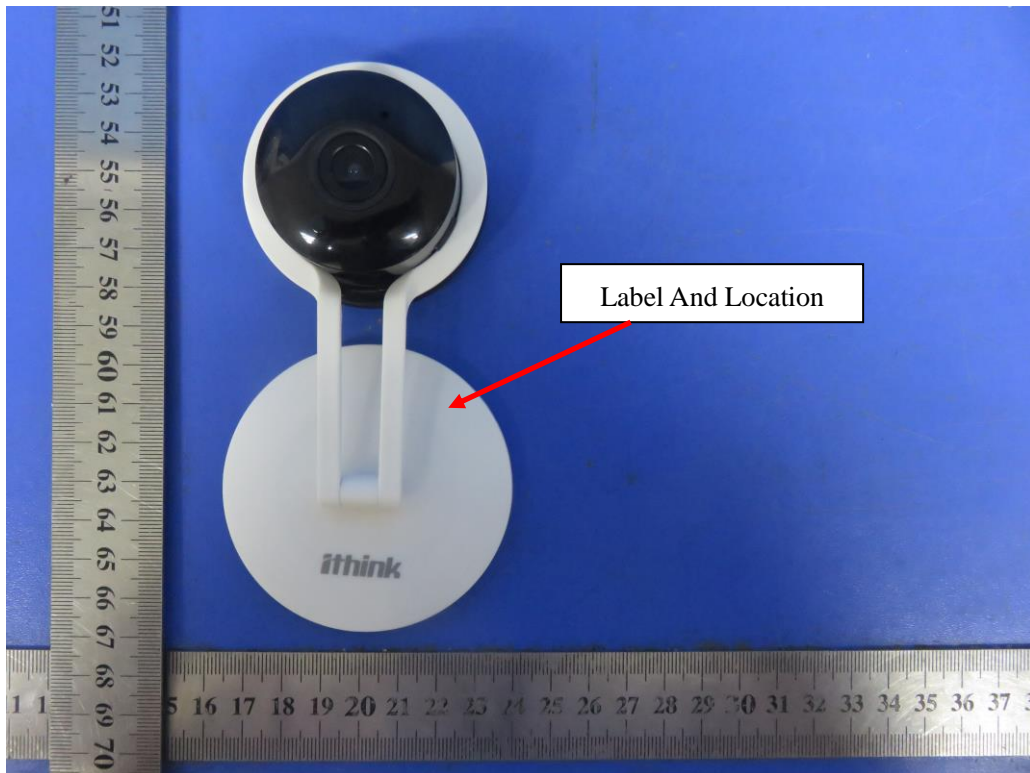

LABEL AND LOCATION

Size: L3.0cm\*W2.0cm

Material: Tagboard  
Glue: adhesive sticker  
Font color: Black  
Label color: White