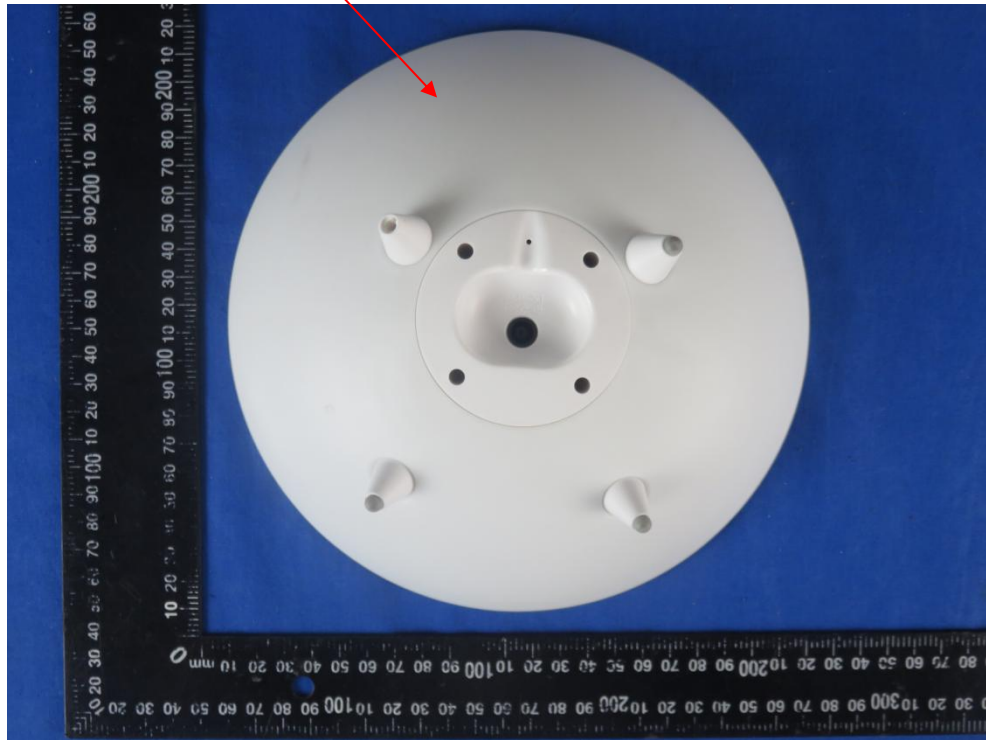

Label Location On EUT

Size: 100mm*40mm