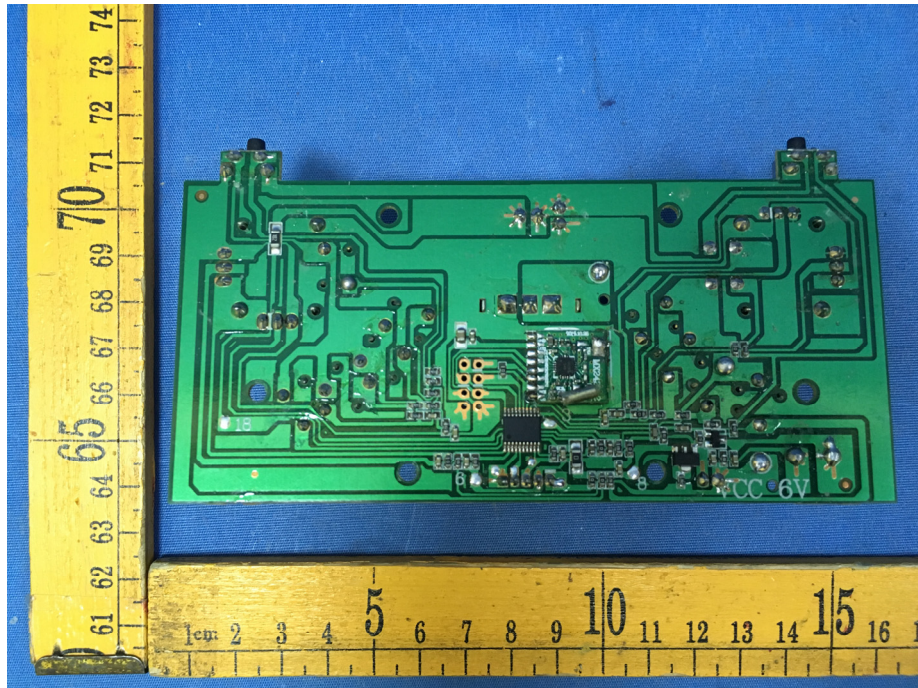

### 18.3 EUT – Internal View Model DF-M3 FCC ID: 2AN97-DF-M3

BT ANT.

====End of Report====