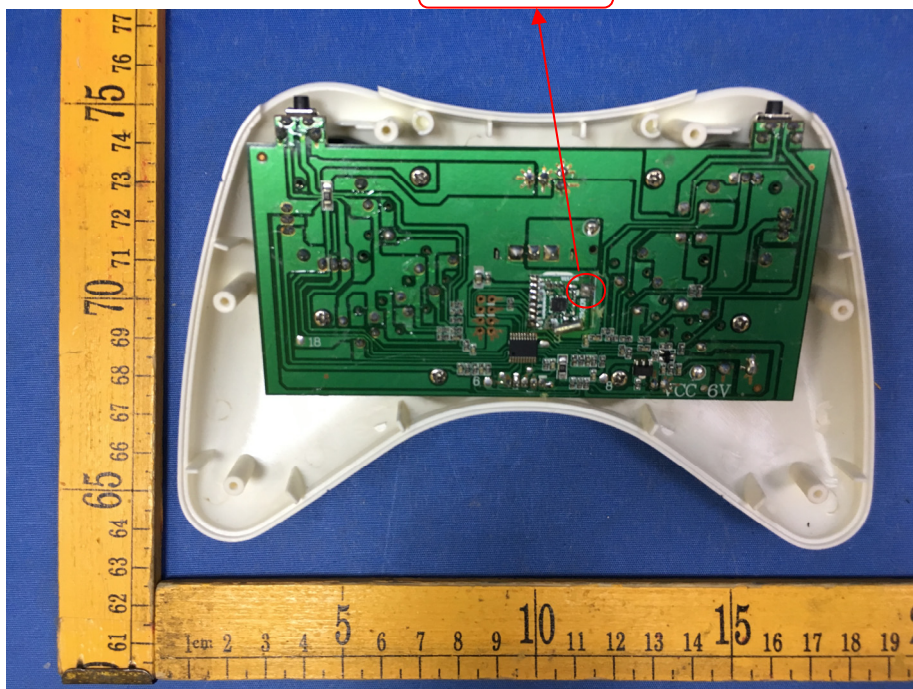

### 18.3 EUT – Internal View Model DF-M3 FCC ID: 2AN97-DF-M3

BT ANT.

====End of Report====