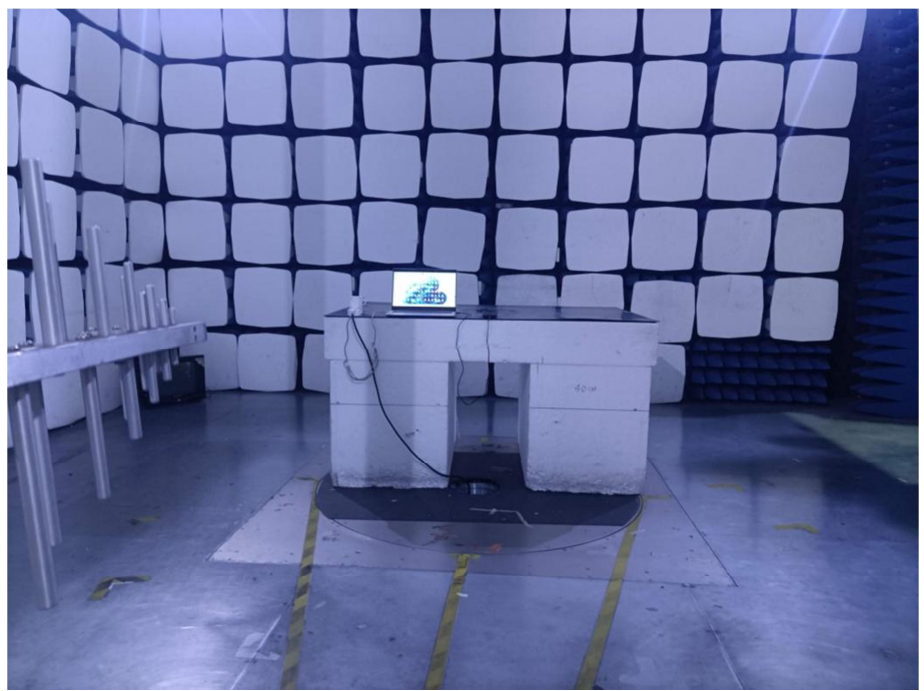

EXHIBIT 4 - TEST SETUP PHOTOGRAPHS

<p>Conducted Emission Test Setup</p>	
<p>Radiation Emission Test Setup (Below 30MHz)</p>	

Radiation Emission Test Setup (30MHz to 1GHz)

Radiation Emission Test Setup (1GHz to 18GHz)

**Radiation Emission Test
Setup (Above 18GHz)**

******* END OF REPORT *******