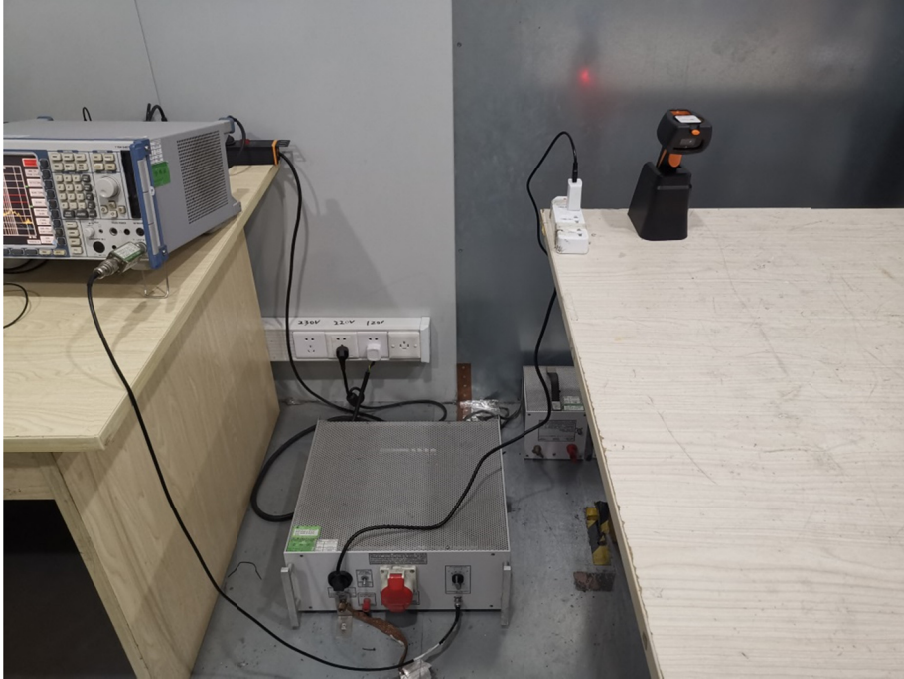

EXHIBIT 4 - TEST SETUP PHOTOGRAPHS

Conducted Emission Test Setup

Radiation Emission Test Setup (Below 30MHz)

Radiation Emission Test Setup (30MHz to 1GHz)

Radiation Emission Test Setup (1GHz to 18GHz)

Radiation Emission Test Setup (Above 18GHz)