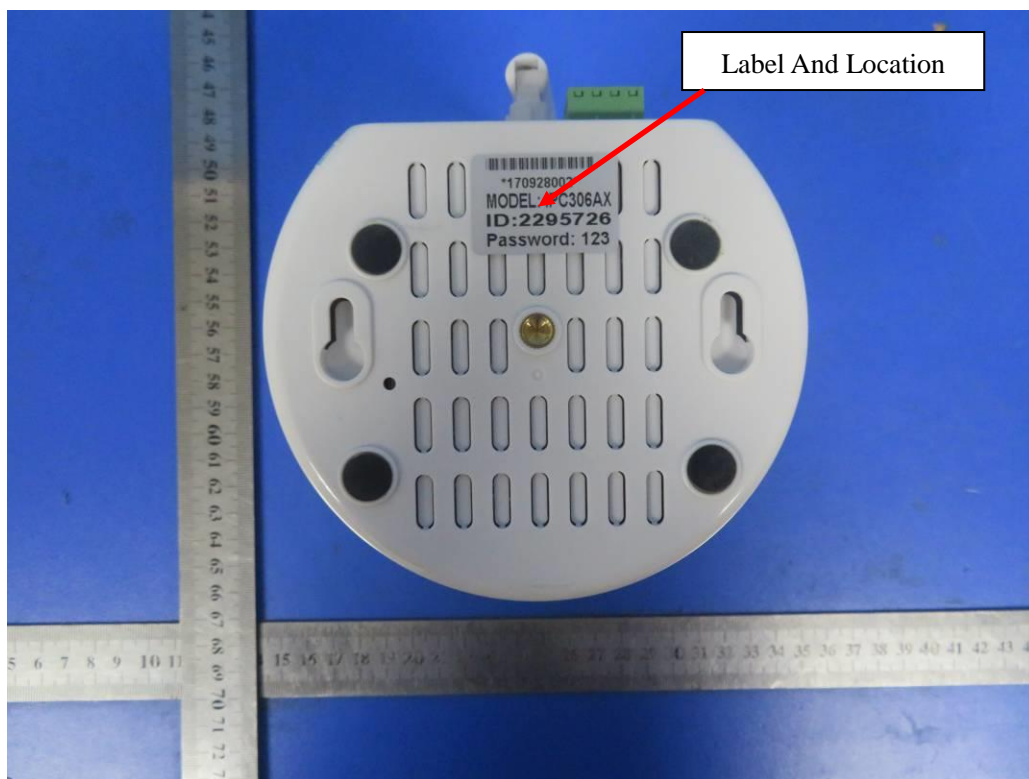

LABEL AND LOCATION

HD WIFI IP Alarm camera
Model No.: IPC306BX
FCC ID: 2AN8RIPC306BX

Size: L4.0cm*W2.0cm

Material: Tagboard
Glue: adhesive sticker
Font color: Black
Label color: White