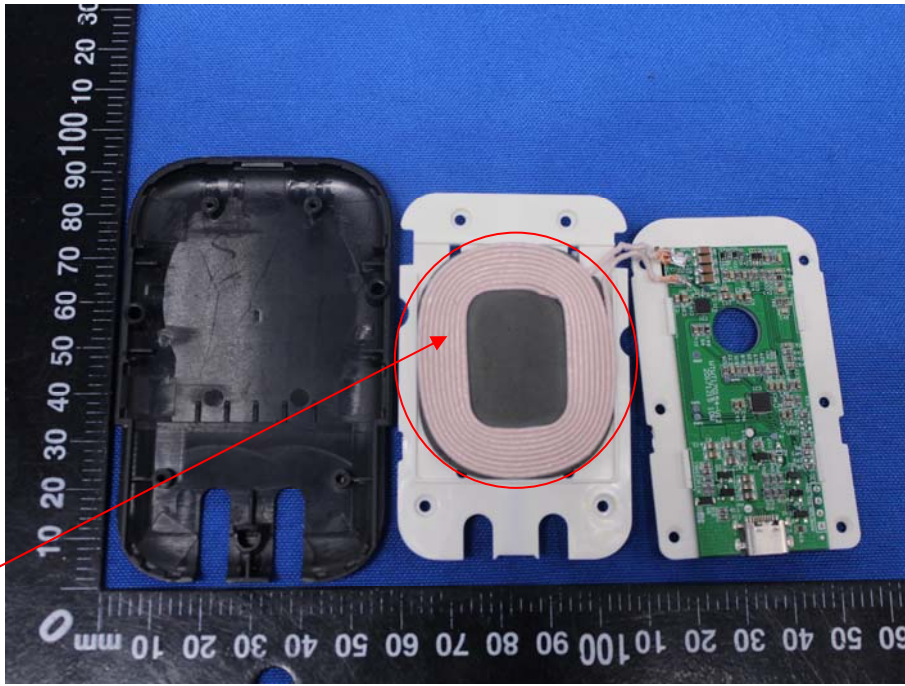

Appendix B: Photographs of EUT

Product: Wireless Charger

Model: CDRZ35

Internal Photos

Antenna