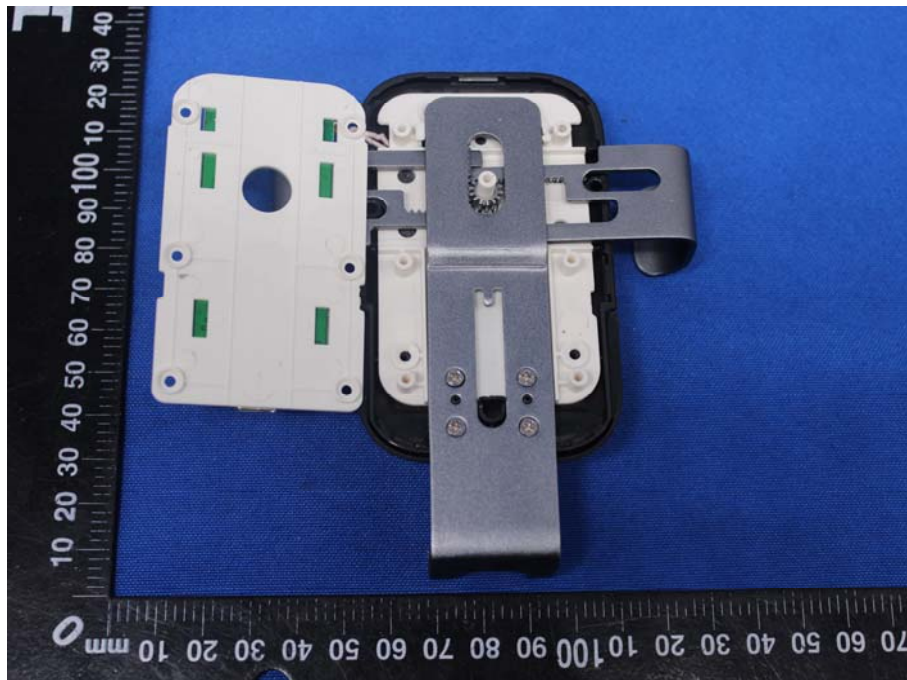

Appendix B: Photographs of EUT

Product: Wireless Charger

Model: CDRZ35

Internal Photos

Antenna