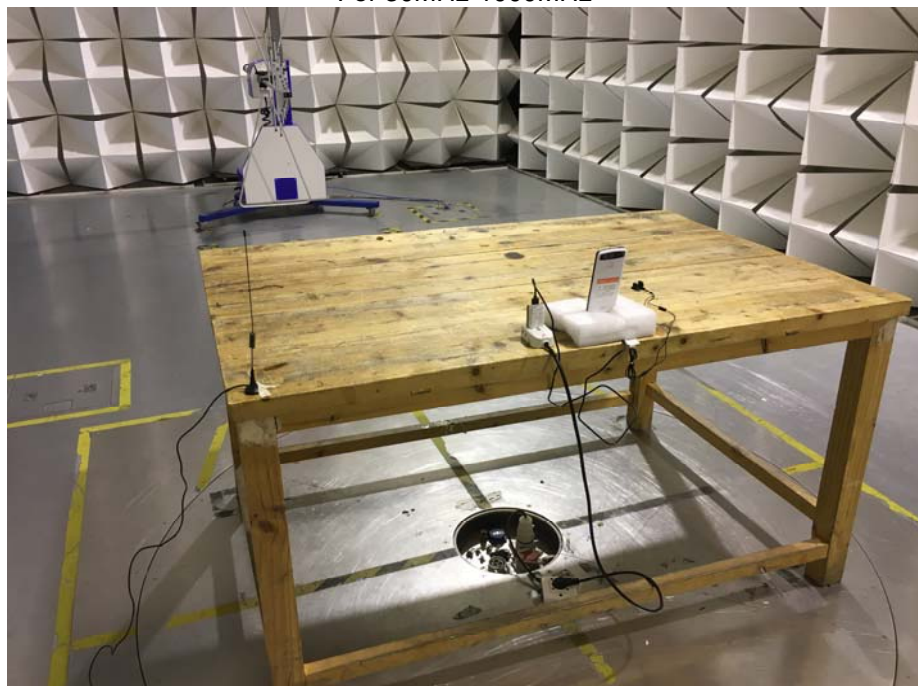

2G/3G/4G Setup photo Model SmartVision2 FCC ID: 2AN8L-SMARTVISION2

Photograph - Spurious Emissions Radiated Test Setup

Below 30MHz

For 30MHz-1000MHz

Appendix WTS17S1092271E_Photo

For Above 1GHz