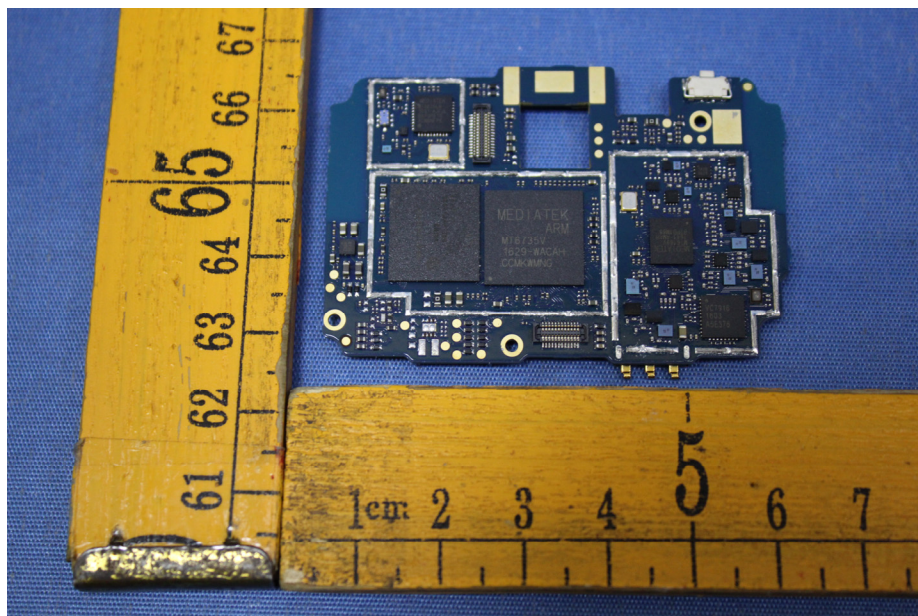

EUT – Internal View Model SmartVision2 FCC ID: 2AN8L-SMARTVISION2

Appendix WTS17S1092271E_Photo

Appendix WTS17S1092271E_Photo

Appendix WTS17S1092271E_Photo

====End=====