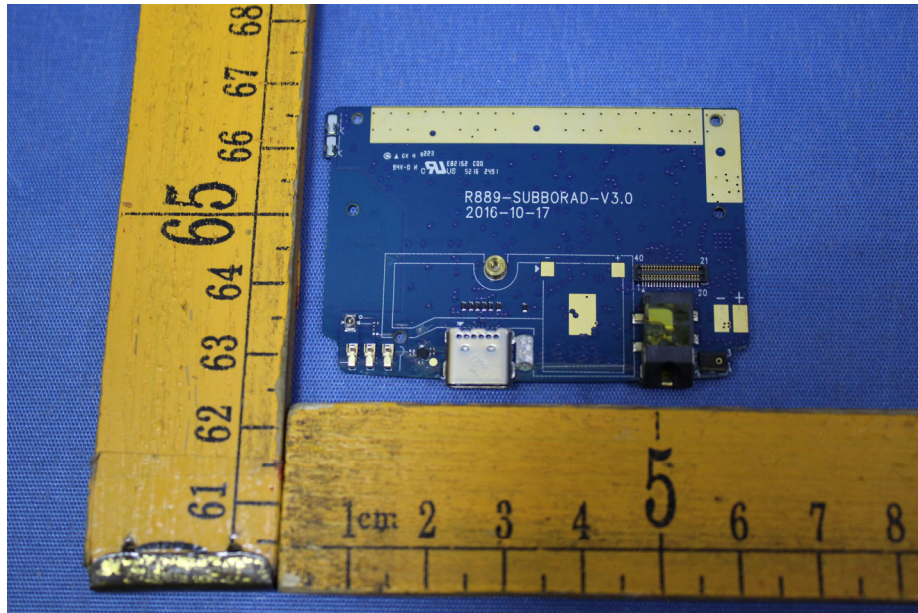

EUT – Internal View Model SmartVision2 FCC ID: 2AN8L-SMARTVISION2

Appendix WTS17S1092271E_Photo

Appendix WTS17S1092271E_Photo

Appendix WTS17S1092271E_Photo

====End=====