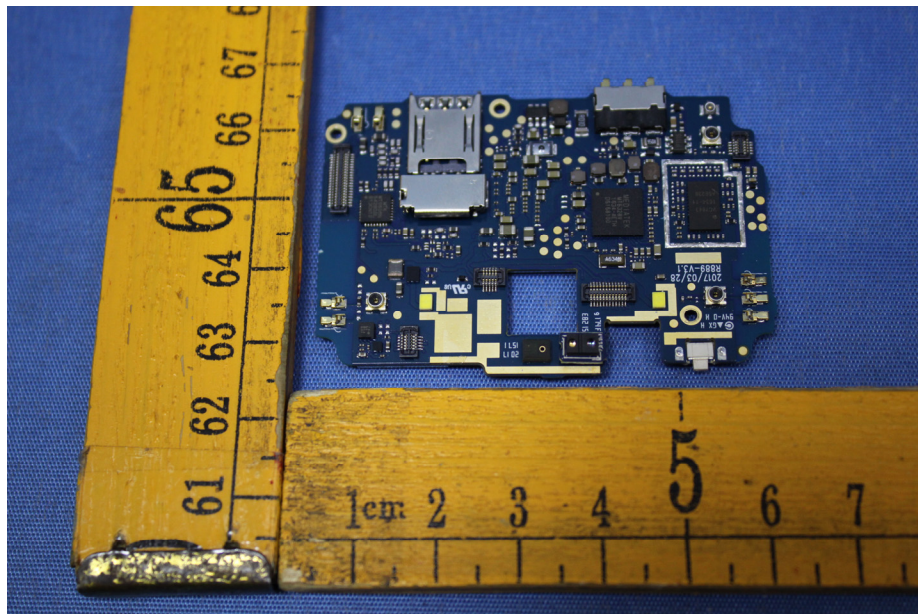

EUT – Internal View Model SmartVision2 FCC ID: 2AN8L-SMARTVISION2

Appendix WTS17S1092271E_Photo

Appendix WTS17S1092271E_Photo

Appendix WTS17S1092271E_Photo

====End=====