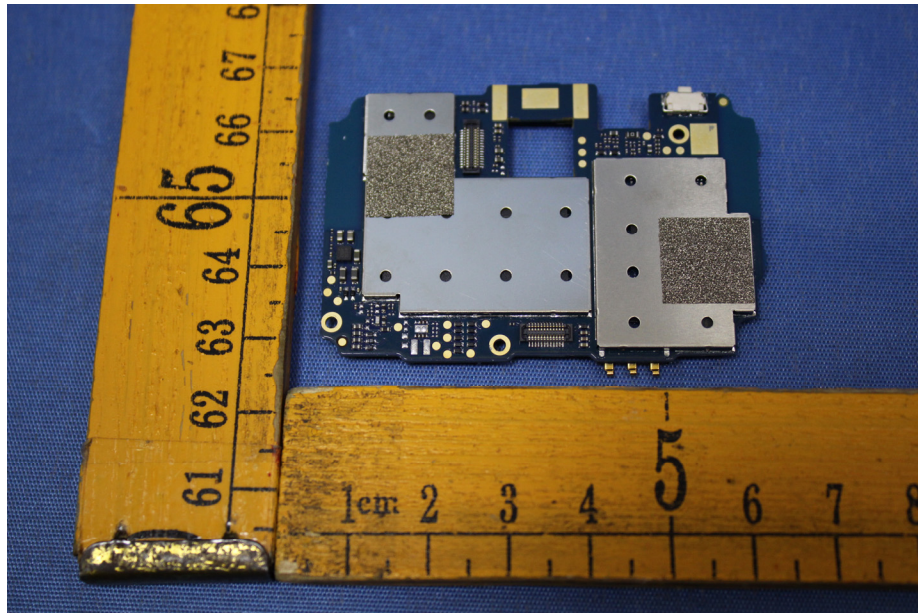

EUT – Internal View Model SmartVision2 FCC ID: 2AN8L-SMARTVISION2

Appendix WTS17S1092271E_Photo

Appendix WTS17S1092271E_Photo

Appendix WTS17S1092271E_Photo

====End=====