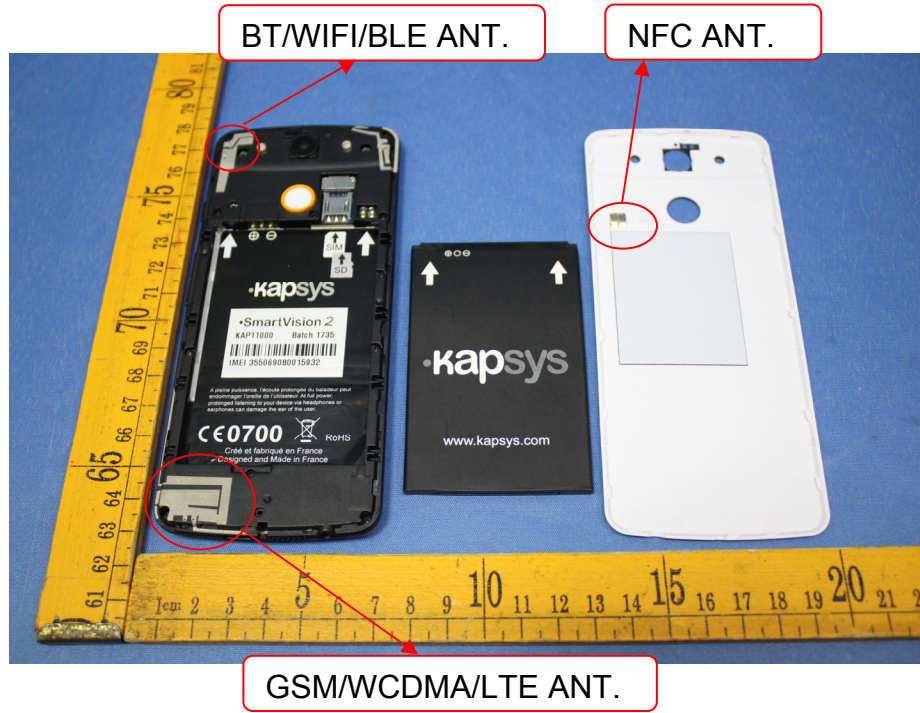

EUT – Internal View Model SmartVision2 FCC ID: 2AN8L-SMARTVISION2

Appendix WTS17S1092271E_Photo

Appendix WTS17S1092271E_Photo

Appendix WTS17S1092271E_Photo

====End=====