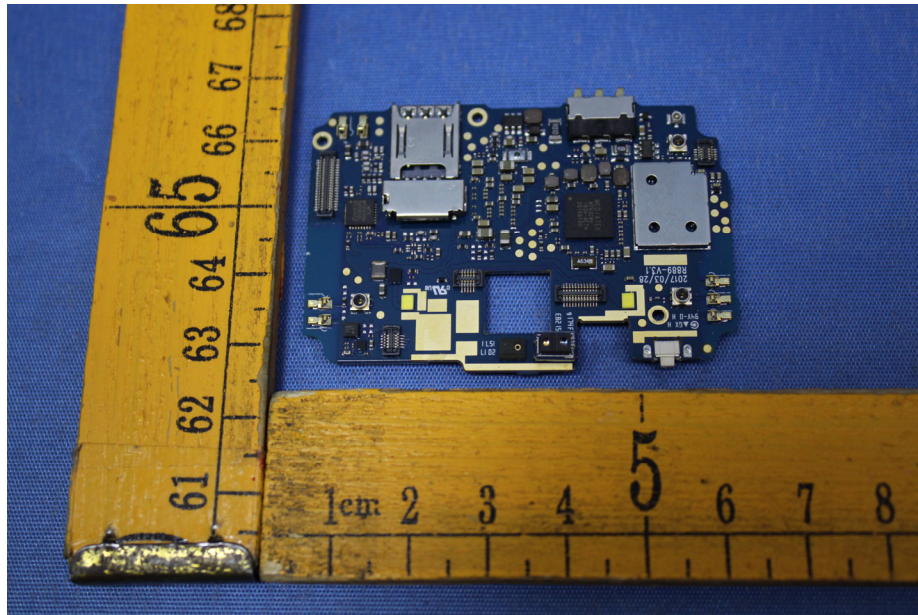

EUT – Internal View Model SmartVision2 FCC ID: 2AN8L-SMARTVISION2

Appendix WTS17S1092271E_Photo

Appendix WTS17S1092271E_Photo

Appendix WTS17S1092271E_Photo

====End=====