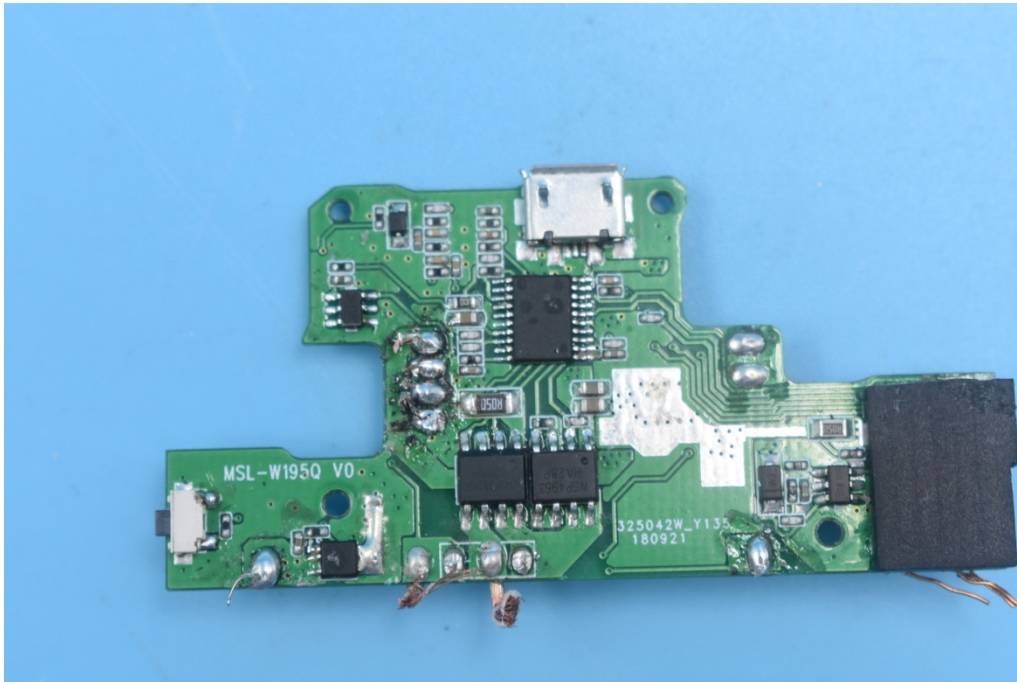

FCC ID: 2AN8F-MSLW195Q

Internal Photos

1. EUT uncover view

2. Mainboard front view

3. Mainboard rear view