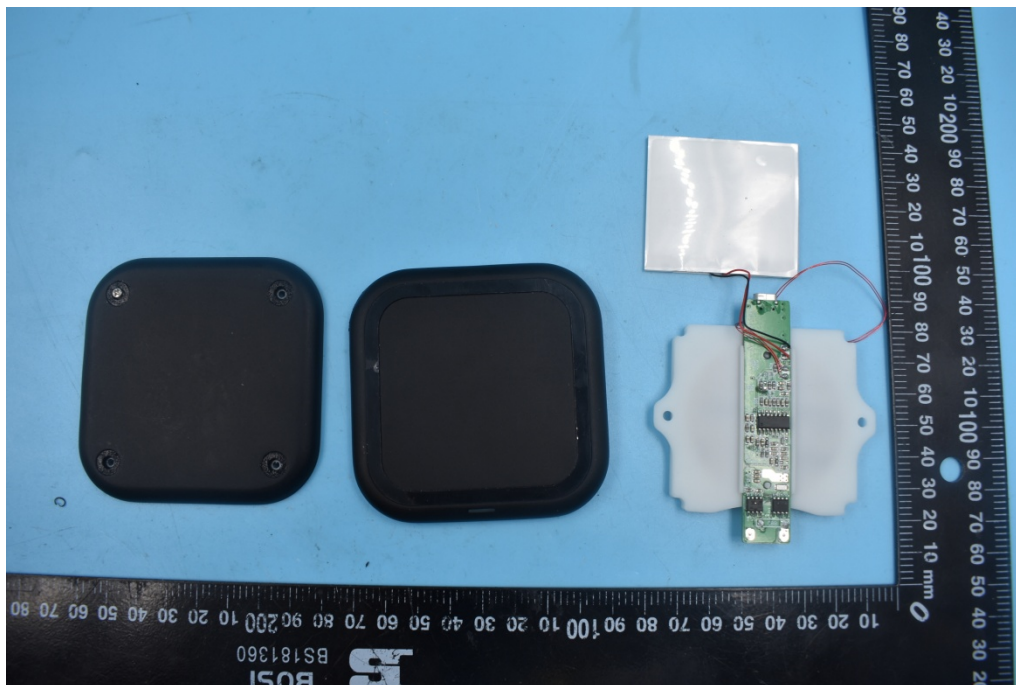

FCC ID: 2AN8F-MSLW30Q

Internal Photos

1. EUT uncover view

2. Mainboard front view

3. Mainboard rear view