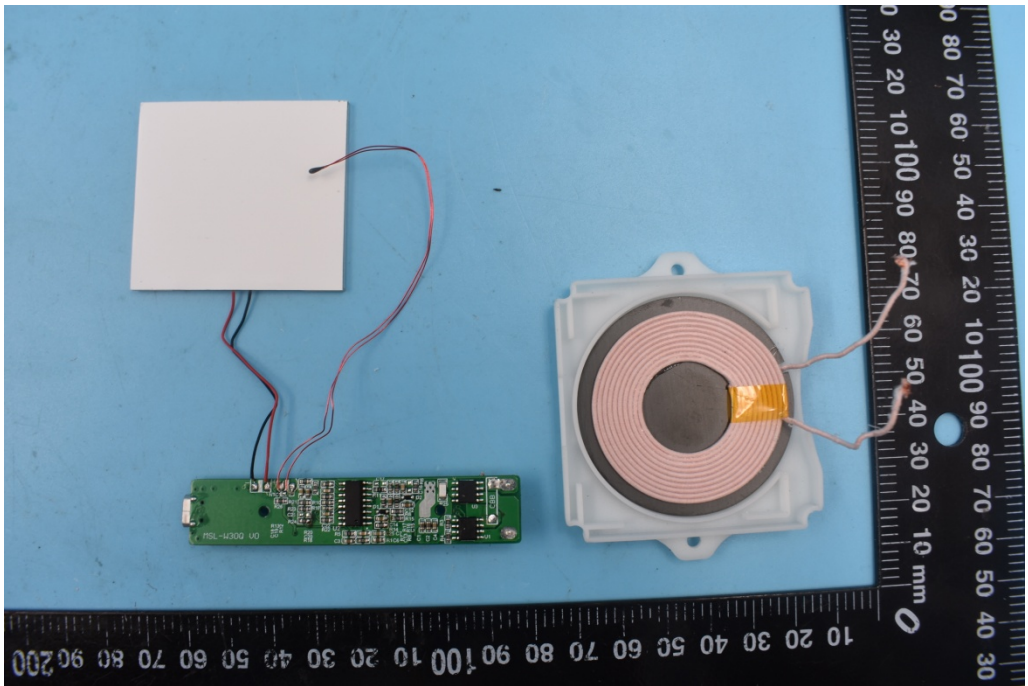

FCC ID: 2AN8F-MSLW30Q

Internal Photos

1. EUT uncover view

2. Mainboard front view

3. Mainboard rear view