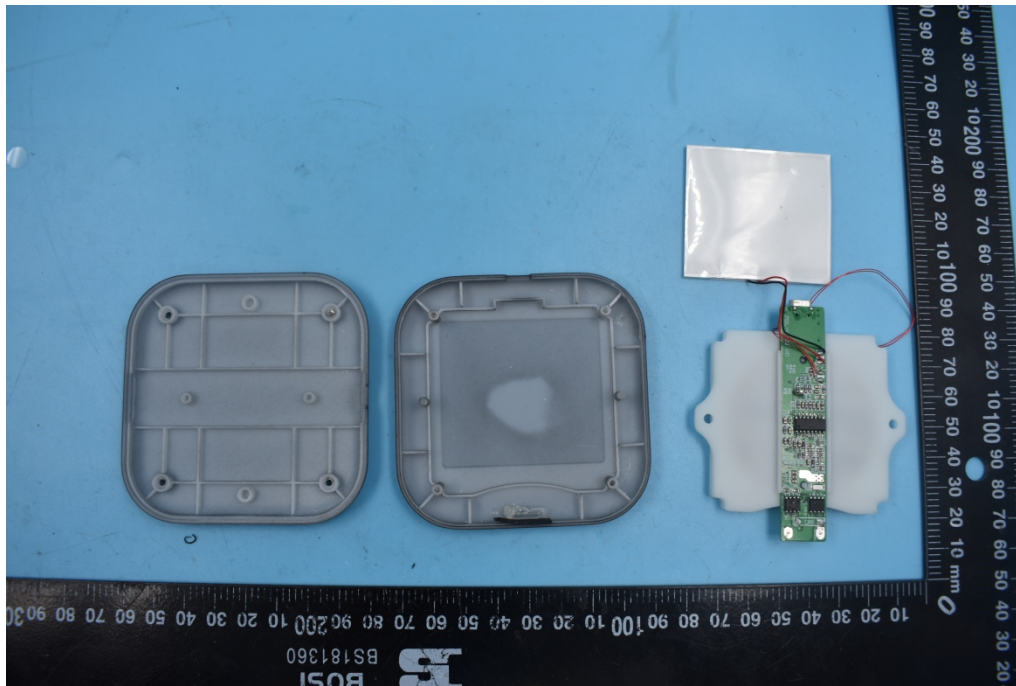

FCC ID: 2AN8F-MSLW30Q

Internal Photos

1. EUT uncover view

2. Mainboard front view

3. Mainboard rear view