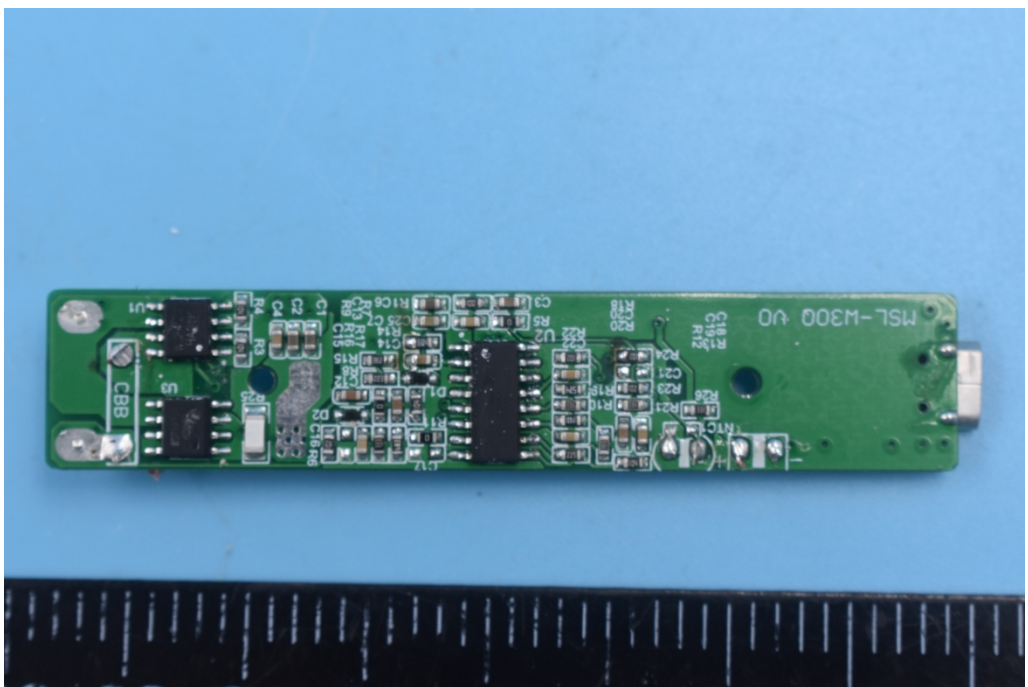

FCC ID: 2AN8F-MSLW30Q

Internal Photos

1. EUT uncover view

2. Mainboard front view

3. Mainboard rear view