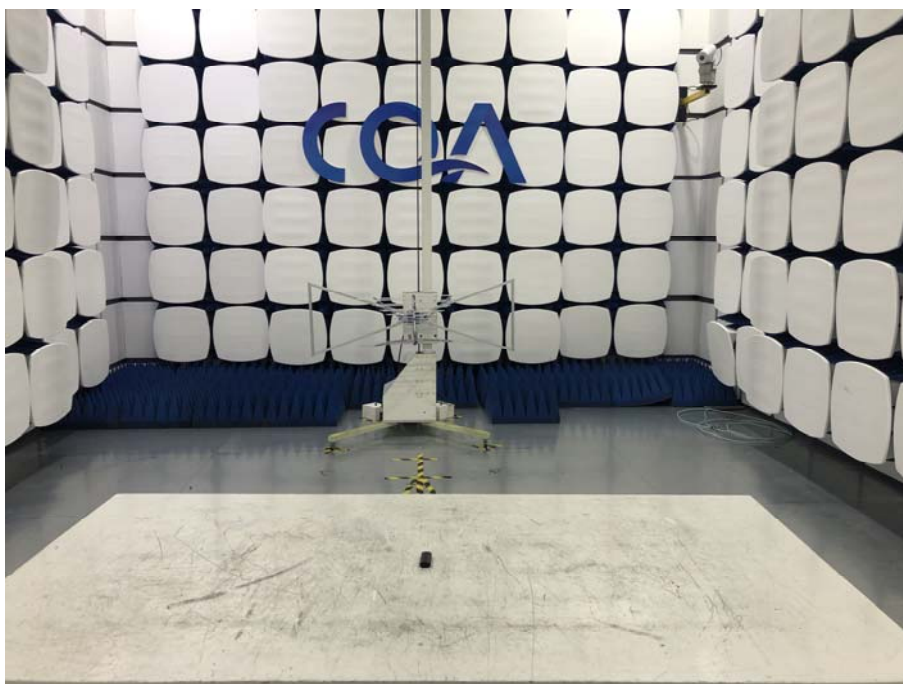

BT

Radiated Emission

9KHz~30MHz:

30MHz~1GHz:

Above 1GHz:

NFC

Radiated Emission

9KHz~30MHz: