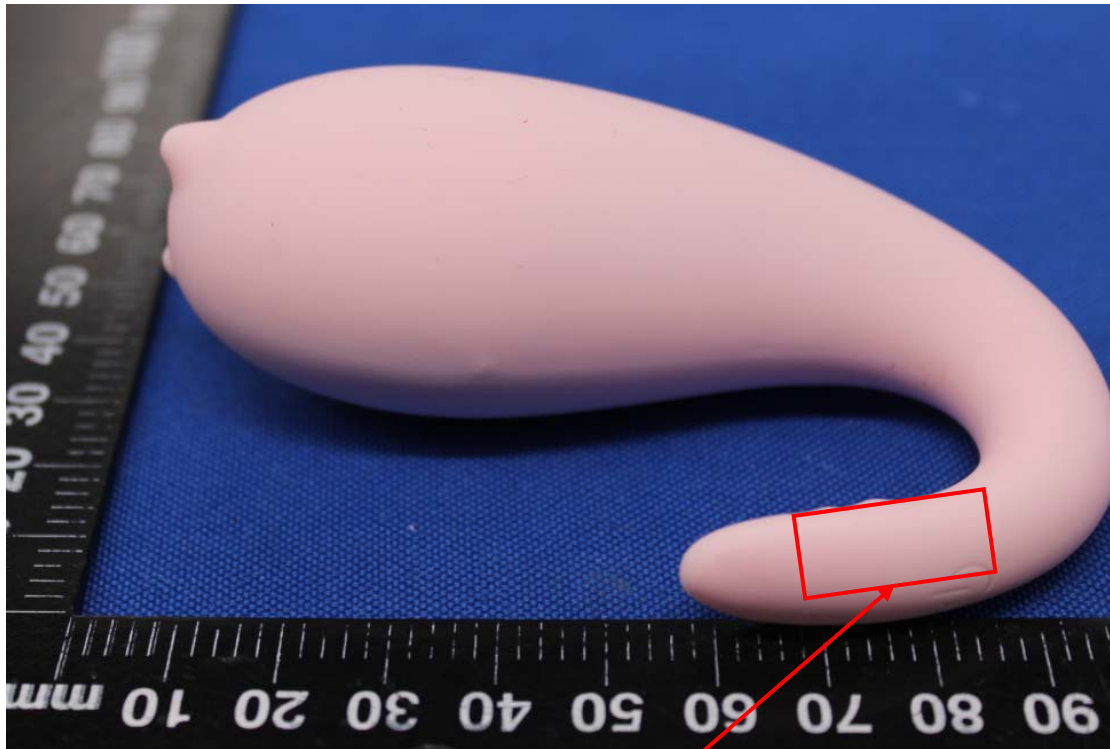

Label Artwork and Location

Model: D1S

Label:

Size: L*W=10*5mm

Label Location