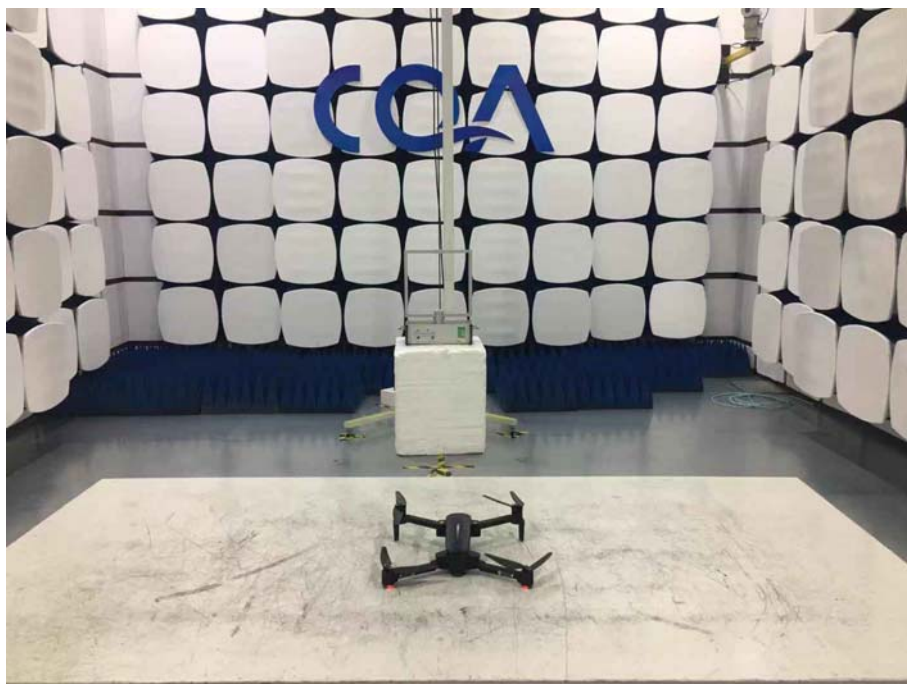

1 Photographs - EUT Test Setup

1.1 Radiated Spurious Emission

9KHz~30MHz:

30MHz~1GHz:

Above 1GHz: