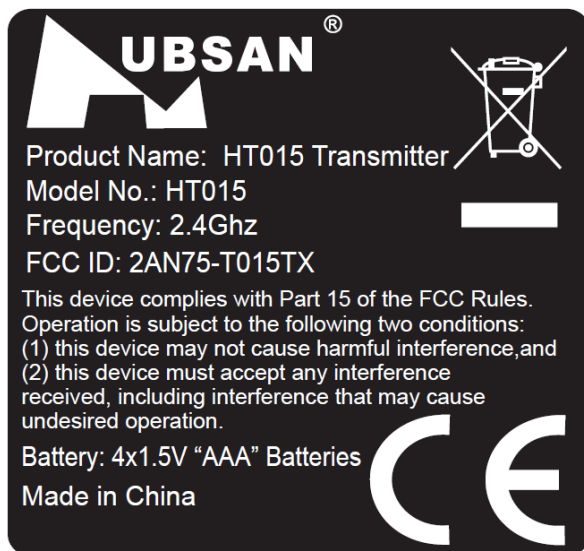

# FCC ID: 2AN75-T015TX

## Label location

Label Size:25mm x25mm