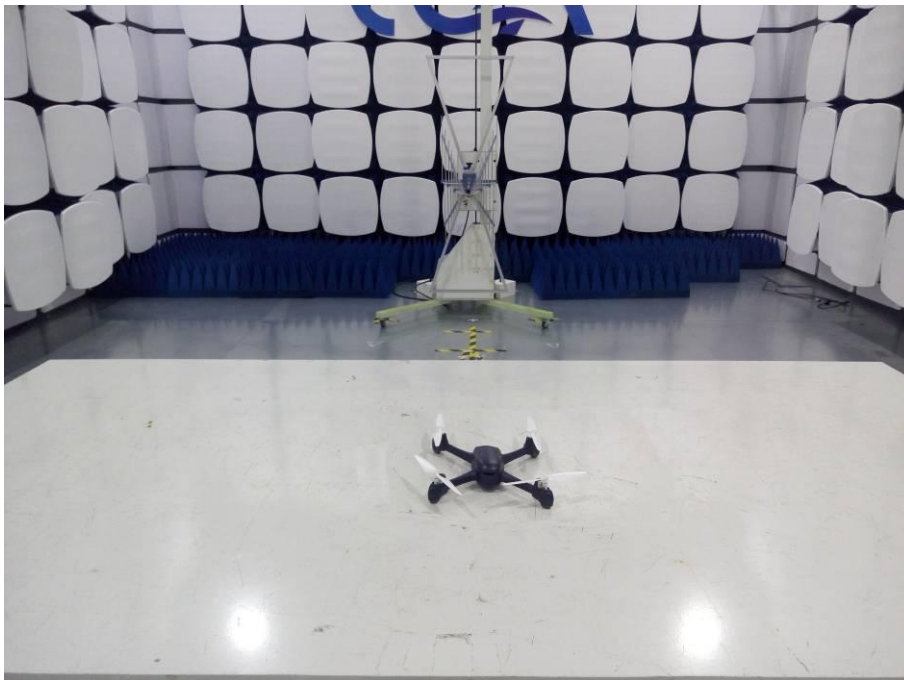

1 Photographs - EUT Test Setup

1.1 Radiated Spurious Emission

9kHz~30MHz:

30MHz~1GHz:

Above 1GHz: