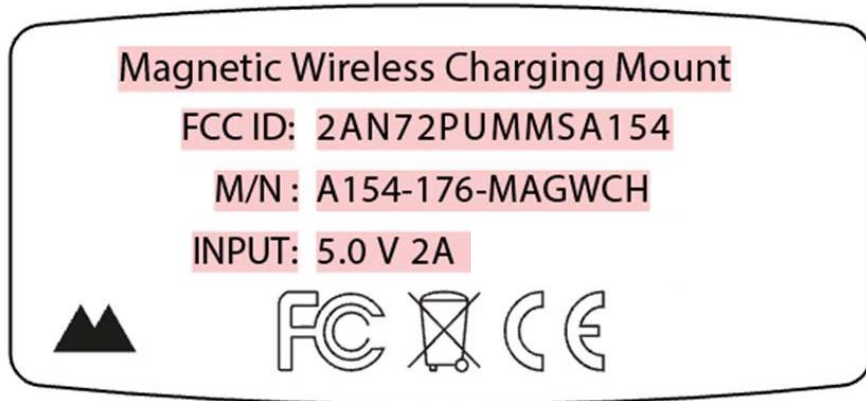

FCC ID Label

SIZE: 50mm*25mm

Location