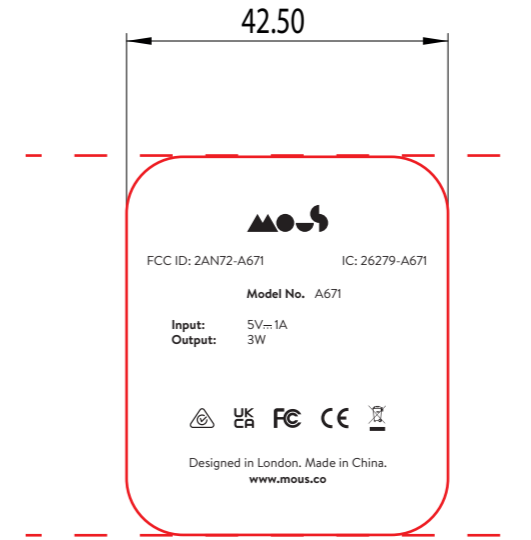

**PLEASE NOTE PRINT
DIRECTION**

Charging Pad with MagSafe®
PAD PRINTING (WHITE PANTONE SPEC)

WHITE
MATTE PRINT

**DRAWING TO
1:1 SCALE**

WHITE
MATTE PRINT