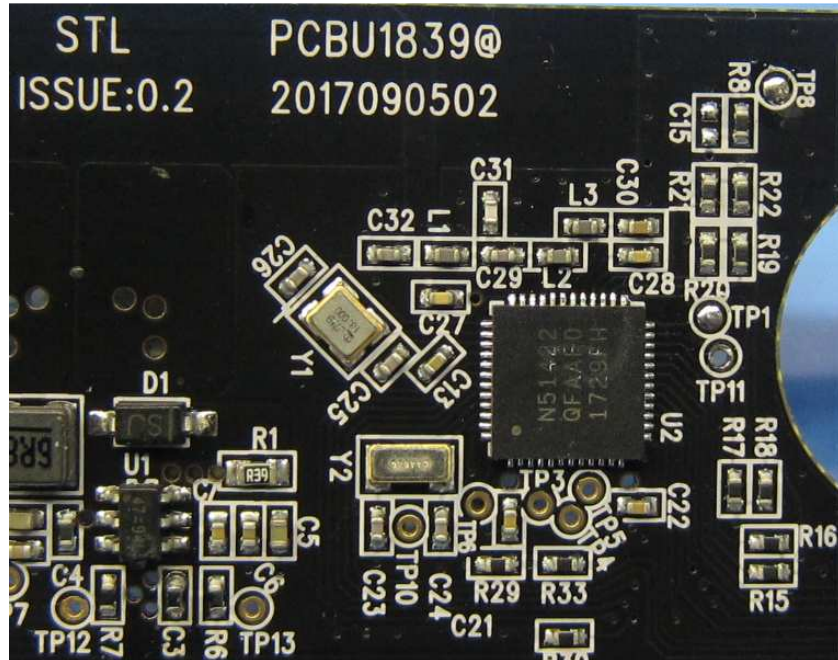

INTERTEK TESTING SERVICE

Report No.: 17090332HKG-001

Equipment Photographs

(Internal)

INTERTEK TESTING SERVICE

Report No.: 17090332HKG-001

Equipment Photographs

(Internal)

INTERTEK TESTING SERVICE

Report No.: 17090332HKG-001

Equipment Photographs

(Internal)