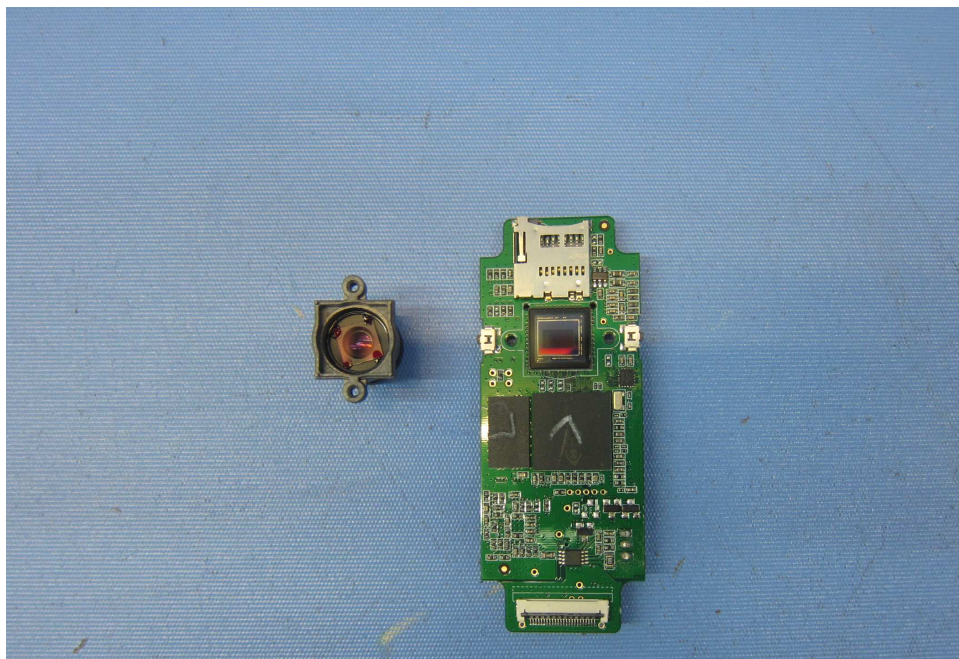

INTERTEK TESTING SERVICE

Report No.: 17090332HKG-001

Equipment Photographs

(Internal)

INTERTEK TESTING SERVICE

Report No.: 17090332HKG-001

Equipment Photographs

(Internal)

INTERTEK TESTING SERVICE

Report No.: 17090332HKG-001

Equipment Photographs

(Internal)