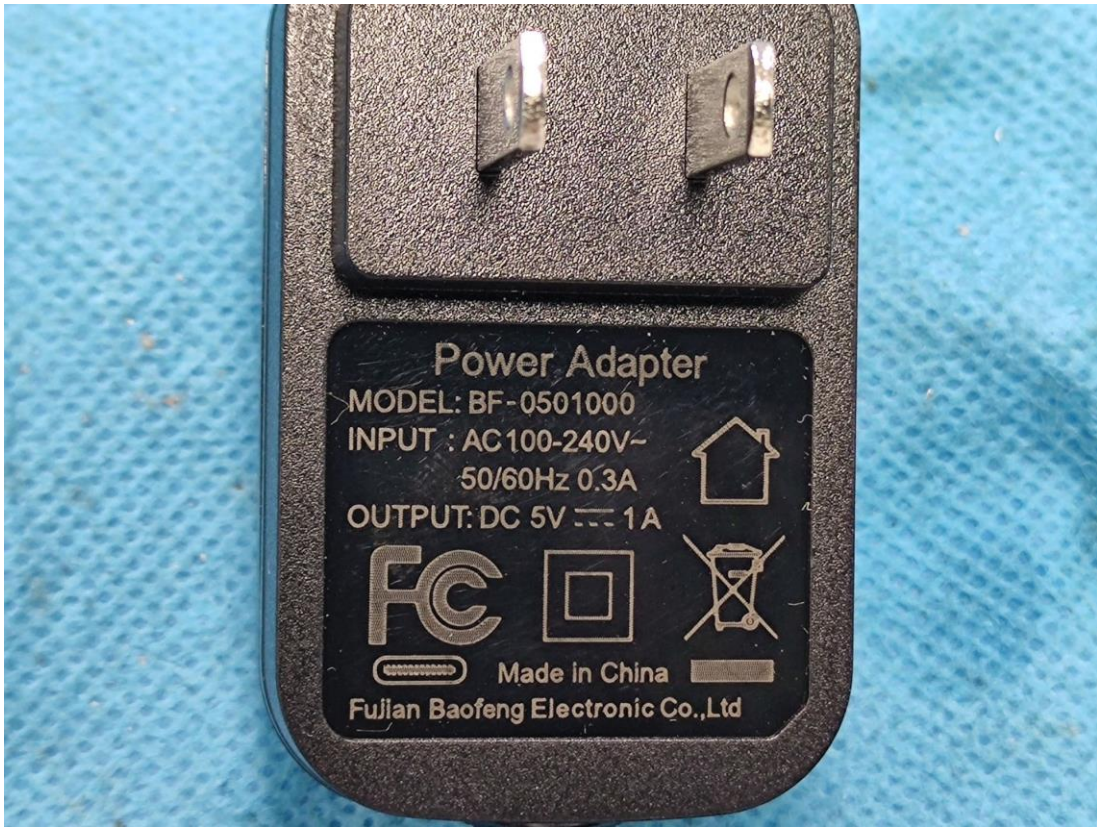

EXHIBIT B - EUT EXTERNAL PHOTOGRAPHS

Power Adapter

MODEL: BF-0501000

INPUT : AC 100-240V~
50/60Hz 0.3A

OUTPUT: DC 5V --- 1A

Made in China

Fujian Baofeng Electronic Co.,Ltd