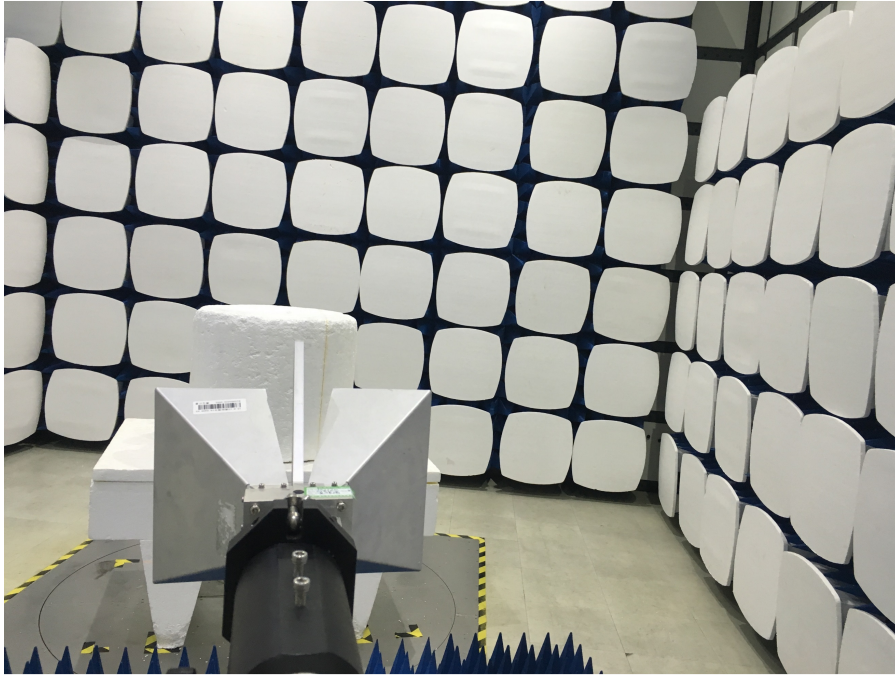

Setup Photos

for SZEM1809008355CR

FCC ID:2AN5MTWSEJ01JY

1 Photographs

1.1 Radiated Emissions which fall in the restricted bands Test Setup

1.2 Radiated Spurious Emissions Test Setup