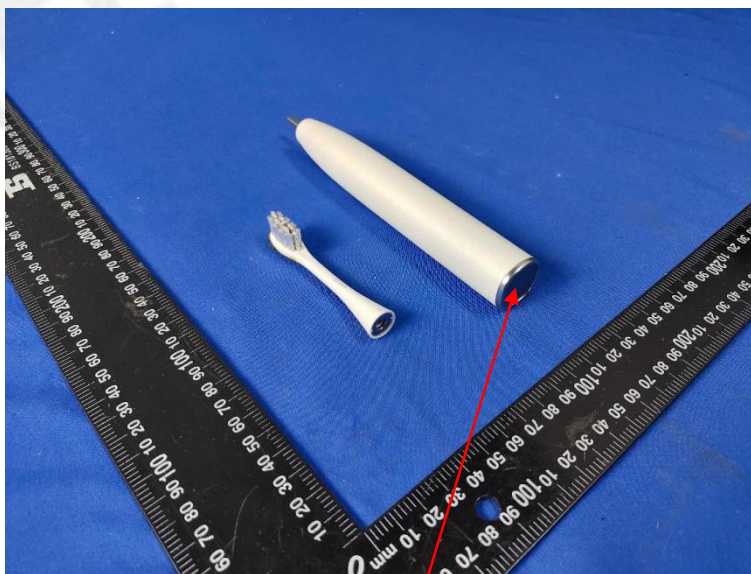

## FCC-ID Label Information

**Oclean Smart Sonic Electric Toothbrush**

Model: Y2088

FCC ID: 2AN5D-Y2088